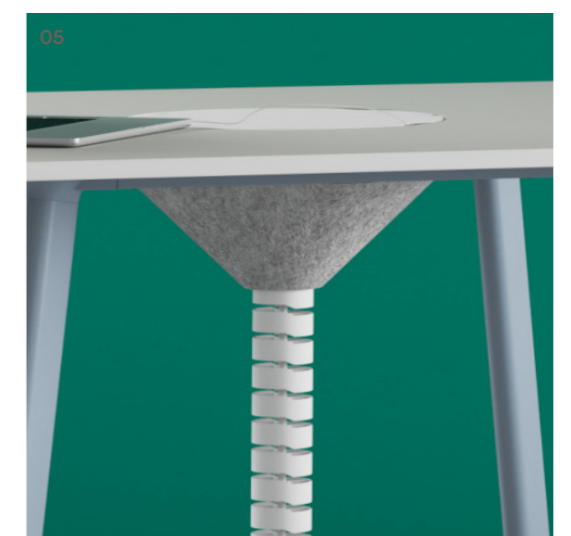

Available in three heights and with the option to add castors, Rosie is just as at home in the centre of a crucial brainstorming session as it is for a casual 1:1 meeting.

01 Rosie's simple lines and soft forms achieve a design aesthetic that is a perfect fit in today's workplace and yet will also remain timeless for years to come.

02 Available with soft-tread lockable castors at all three heights.

03 Integrated Footrail for 1050mmH frames.

04 Power Vortex is available with 2x power and 2x data or 4x power.

05 Power Vortex includes a fabric cable pocket with an entry for an umbilical to keep cables clean and tidy.

The modularity of the Rosie table system extends to the foot rail system that is included on all standing height tables.

The Power Vortex is a tidy in-table power solution that provides easy access to power to keep your laptop, phone or tablet charged during those agile collaborative sessions while keeping excess cabling off the table top.