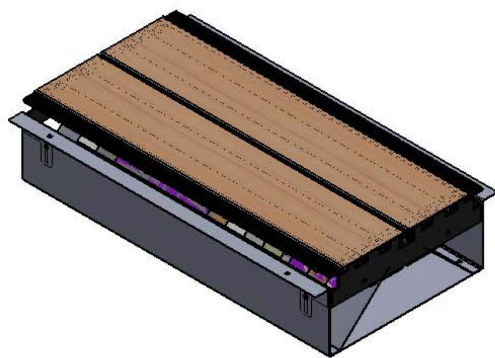

## Common Components

QF45 4GPO

QF25 2GPO

QF25 2GPO 1TUF

## Features

axcessPLUS DUO can be utilised as a simple but elegant port to complement the table surface.

Quick and easy installation, can be easily installed by one person.

Elegant look with two lid options available, either naturally anodised aluminium or allowance for table veneer.