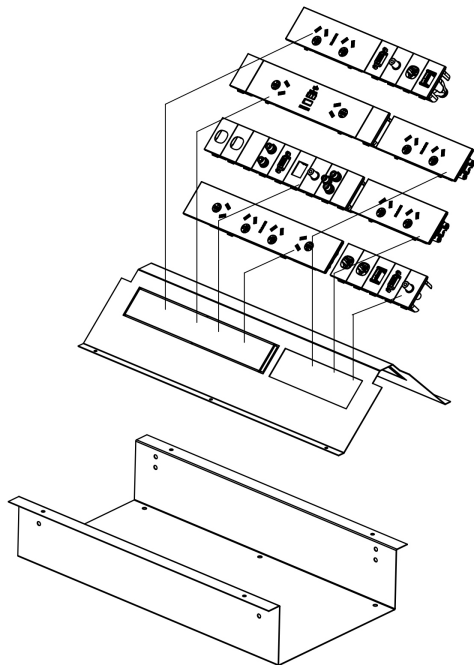

## Features

axcessPLUS DUO can be utilised as a simple but elegant port to complement the table surface.

Quick and easy installation, can be easily installed by one person.

Elegant look with two lid options available, either naturally anodised aluminium or allowance for table veneer.