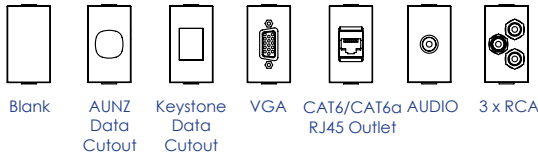

## Features

axcessPLUS DUO can be utilised as a simple but elegant port to complement the table surface.

Quick and easy installation, can be easily installed by one person.

Elegant look with two lid options available, either naturally anodised aluminium or allowance for table veneer.