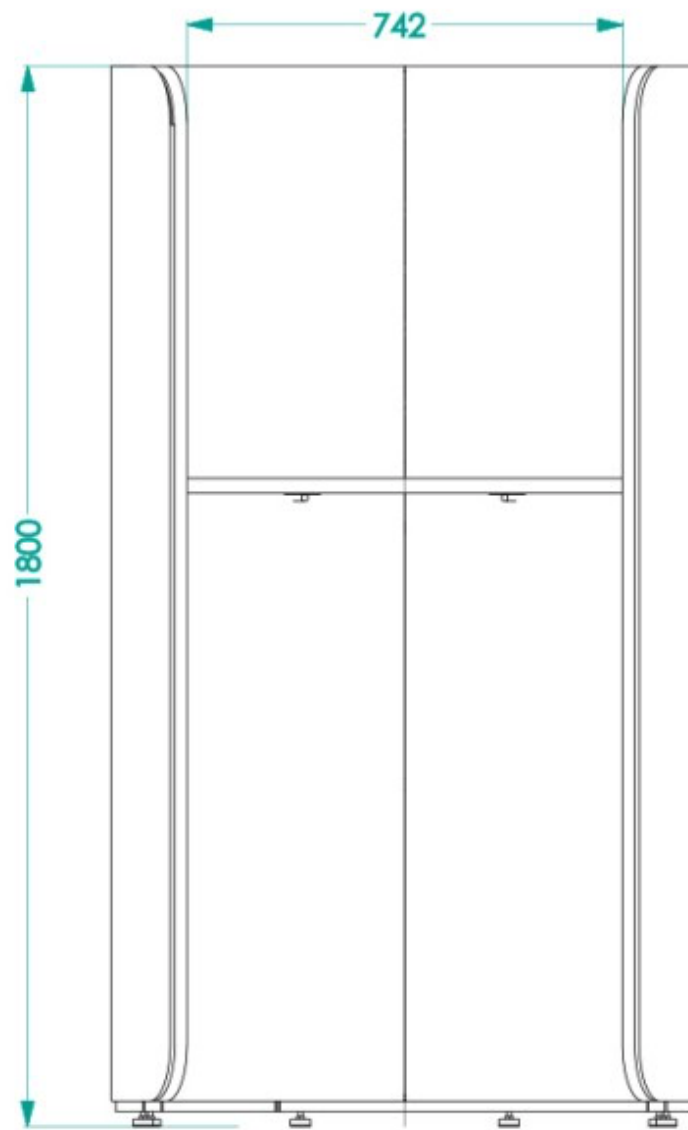

SPECIFICATIONS

70kg

Net Weight

720mm

Overall Depth

1000mm

Overall Width

1800mm

Overall Height

DIMENSIONS SHOWN AS STANDARD. CUSTOM SIZES AVAILABLE ON REQUEST.