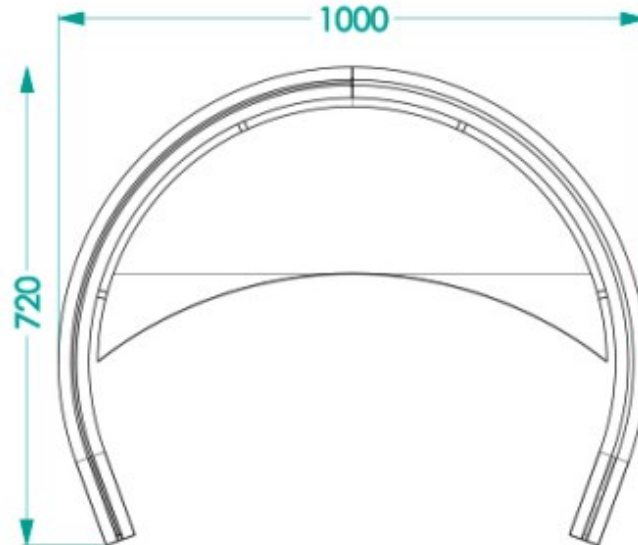

SPECIFICATIONS

70kg

Net Weight

720mm

Overall Depth

1000mm

Overall Width

1800mm

Overall Height

DIMENSIONS SHOWN AS STANDARD. CUSTOM SIZES AVAILABLE ON REQUEST.