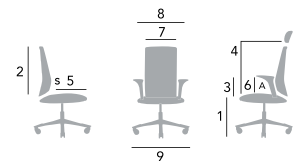

Physical measurements HÅG Capisco	8105	8106	8126	8107	8127
Seat height 150 mm gas lift* [1]	380-515	408-540	408-540	408-540	408-540
Seat height 200 mm gas lift [1]	445-630	470-655	470-655	470-655	470-655
Seat height 265 mm gas lift [1]	530-790	555-810	555-810	555-810	555-810
Height of backrest [2]	-	460	460	460	460
Height of foremost support point on backrest [3]	-	150-240	150-240	150-240	150-240
Height of foremost support point on headrest [4]	-	-	-	555-785	555-785
Seat depth [5]	-	340-420	340-420	340-420	340-420
Seat width [7]	470	470	470	470	470
Max. chair width [8]	-	595	595	595	595
Footbase diameter [9]	730	730	730	730	730
Weight	7.5 kg	14.0 kg	14.5 kg	15.5 kg	16.0 kg

Measurements in mm. Measured with 64 kg load. Where a chair is adjustable, minimum and maximum measurements are listed.

Tilt range is 15° backwards from a neutral position 2° to the rear.

Please note that these measurements are not absolute. They may vary slightly from chair to chair.

* Standard lift according to EN 1335 Class A.

A: Mid-point of chair, loaded with 64 kg.

S: Foremost point of back, reference point for measurement of back support adjustment.

CONFIGURATION OPTIONS

- All textiles in the HÅG Total Colour Standard and Extended collections are available
- Footbase is available in black plastic, black, silver or polished aluminum
- HÅG StepUp® provides an optional two extra levels for placing your feet
- HÅG Foot Ring provides an optional extra level for rest and support for feet