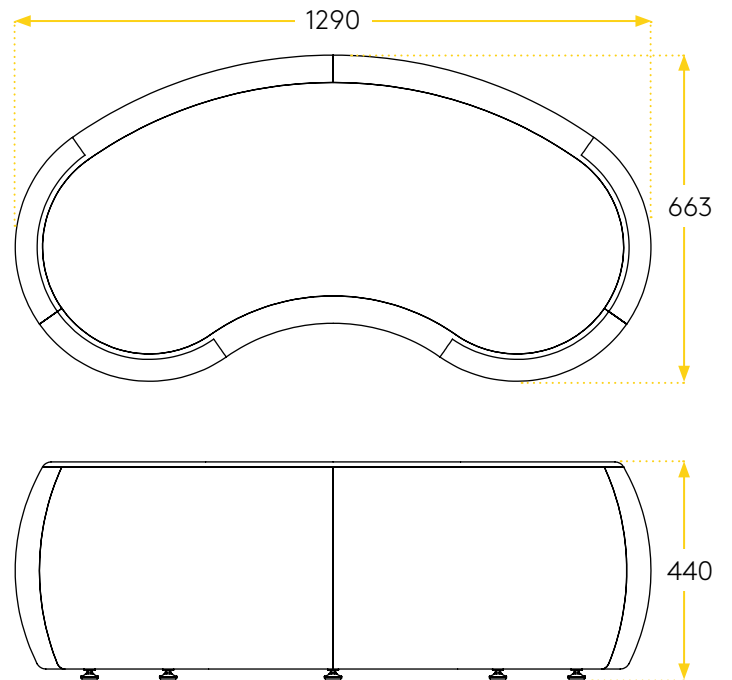

Jelly Bean Ottoman

Jelly Bean Ottoman

Dimensions 1290L x 663W x 440H

About

Jelly Bean is a fun and flexible seating option for open collaborative spaces or reception areas. Available in a wide variety of fabric options, it adds fun and functionality to a space. Designed and manufactured in New Zealand.

Specifications

- Constructed of solid plywood frame with layered commercial grade foam
- Available in a variety of fabrics. The curved shape requires fabrics that have a degree of stretch.
- Rests on 6 adjustable-height glides
- Weight: 17.5 kg