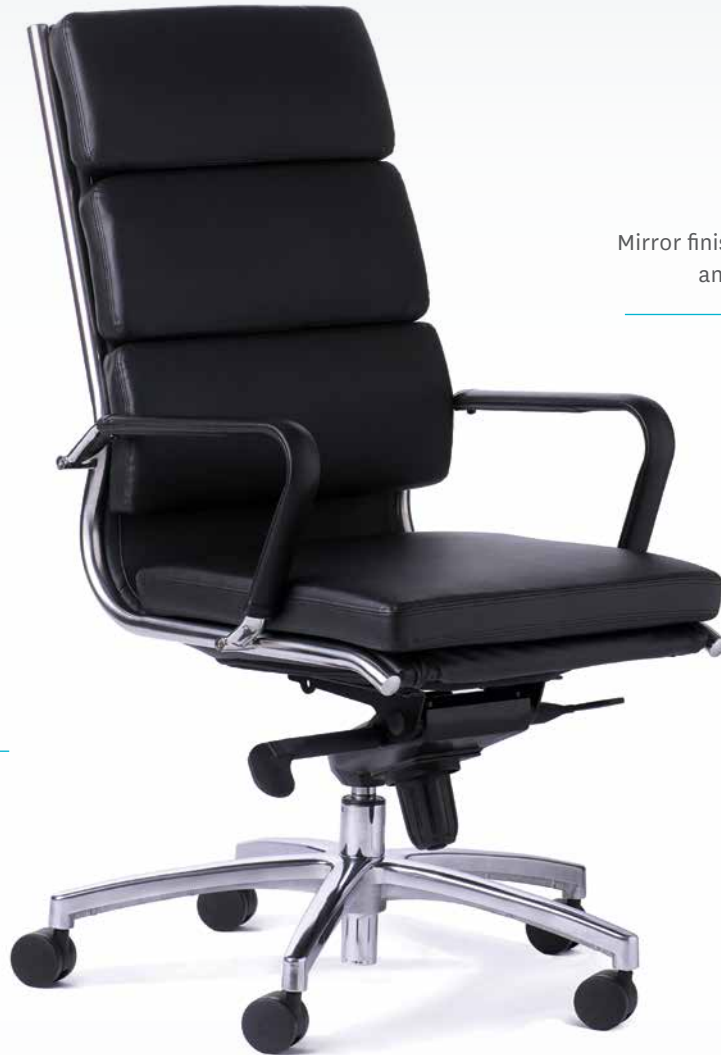

Moda

Executive seating

10
Year
GUARANTEE

140
KG
RATING

10+
Hour
COMFORT

ISO
14001
EMS

SYNCHRONISED TILTING MECHANISM with weight specific tension control.

LUXURIOUS UPHOLSTERED CUSHIONS and removable leather arm covers.

Mirror finish **STAINLESS STEEL FRAME** and armrests with hidden fixings.

FULLY SPRUNG seat base for outstanding comfort and support.

DURABLE, BLACK PU upholstery (also available in full grain leather).

MODA VISITOR

MODA MIDBACK

MODA HIGHBACK

MODA BOARDROOM

MODA VISITOR
Seat height: 460mm
Seat width: 480mm
Seat depth: 465mm
Back height: 410mm

MODA MIDBACK
Seat height: 430-510mm
Seat width: 480mm
Seat depth: 465mm
Back height: 450mm

MODA HIGHBACK
Seat height: 430-510mm
Seat width: 480mm
Seat depth: 465mm
Back height: 640mm

ergostyle ergonomic solutions ltd

Christchurch, New Zealand
P 0800 378 953 or +64 3 366 8810
www.ergostyle.co.nz