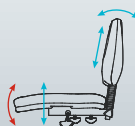

98MM MOLDED HIGH-DENSITY SEAT CUSHION. Like we said, this is serious comfort!

This star base is extra large, strong and **TESTED TO 1130KG.**

LARGE 60MM CASTORS.

A big chair needs big wheels!

Covered in Breathe Tomato Red

PLYMOUTH WITH ARMS

PLYMOUTH
 Seat height: 485-615mm
 Seat width: 565mm
 Seat depth: 540mm
 Back height: 585mm

2 LEVER •
 Seat height, back height & back angle adjustments.
3 LEVER •
 Extra Seat tilt adjustment