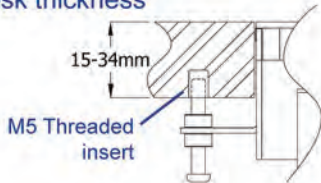

Features

Both axcessPLUS twin and axcessPLUS brush-strip lid can be utilized as simple but elegant ports to complement the table surface. Both options are available in silver/aluminium or recessed to allow the customer to apply a laminate of their choice. Recess depth: 0.8mm

Standard length: 272mm, custom lengths can be made subject to requirements and quantity. (Please call sales for details).

Power and Data configuration (if applicable)

Power only / Data only / Combined (Power & Data/AV)
Segregation between Power and Data/AV in combined axcessPLUS units.

Fitting:

Cutouts should be made as detailed below. M5 threaded inserts should be used where possible. Please see website for more details on axcessPLUS fitting instructions.

axcessPLUS twin-lid desk thickness