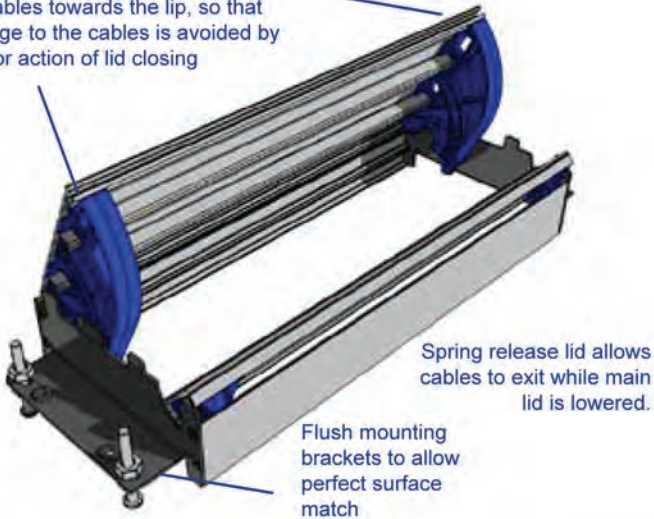

*Single door with brushstrip option

Frameless, 'perfectly-flush', through-desk access port for the discerning user, the axxessPLUS represents the top-of-the range in through desk units. Developed to satisfy the most discerning desk-user, axxessPLUS maintains the superb finish of the most luxurious desks, whilst providing easy access to power and data services. Available with two doors or one door with brush strip. Finishes available in silver naturally anodised aluminium or recessed naturally anodised aluminium to accept a suitable laminate.

Spring release lid allows cables to exit while main lid is lowered.

Flush mounting brackets to allow perfect surface match

Optional caddy for power, data & AV

Power requirements can be configured to suit specifications for most worldwide countries.

Data cartridge can be removed to allow easier loading on site (available with keystone or 6c apertures)

Large compartment allows cables to be stored inside to avoid desk-top clutter.

axcessPLUS brush-strip lid features

Features

Both axcessPLUS twin and axcessPLUS brush-strip lid can be utilized as simple but elegant ports to complement the table surface. Both options are available in silver/aluminium or recessed to allow the customer to apply a laminate of their choice. Recess depth: 0.8mm