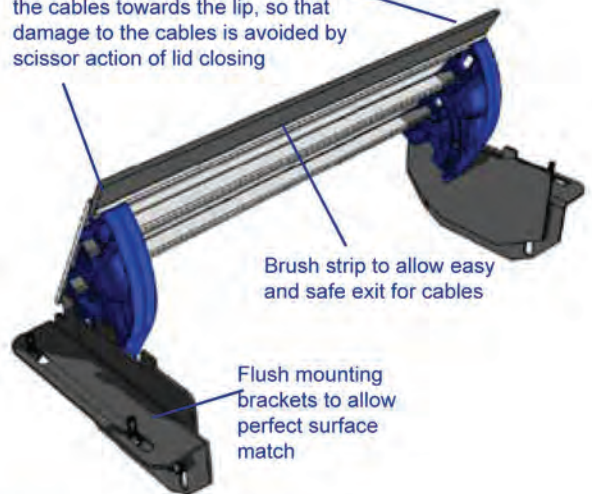

Spring release lid allows cables to exit while main lid is lowered.

Flush mounting brackets to allow perfect surface match

Optional caddy for power, data & AV

Power requirements can be configured to suit specifications for most worldwide countries.

Data cartridge can be removed to allow easier loading on site (available with keystone or 6c apertures)

Large compartment allows cables to be stored inside to avoid desk-top clutter.

axcessPLUS brush-strip lid features

Cable guides at either end, guide the cables towards the lip, so that damage to the cables is avoided by scissor action of lid closing

Brush strip to allow easy and safe exit for cables

Flush mounting brackets to allow perfect surface match

Features

Both axcessPLUS twin and axcessPLUS brush-strip lid can be utilized as simple but elegant ports to complement the table surface. Both options are available in silver/aluminium or recessed to allow the customer to apply a laminate of their choice. Recess depth: 0.8mm