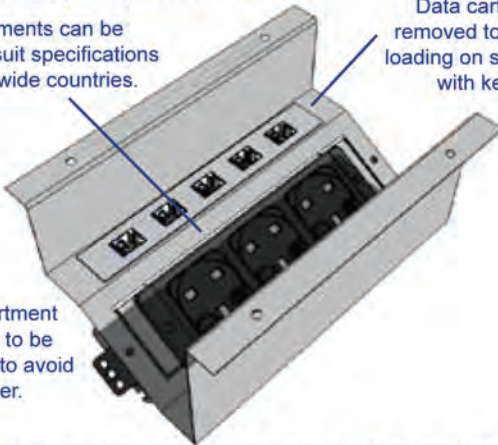

Elsafe, Unit 1, 17 Rodborough Road,
Frenchs Forest NSW 2086, Australia
Tel: +61 2 9454 7515 Fax: +61 2 9454 7505
Email: sales@elsafe.com.au www.elsafe.com.au

axcessPLUS twin-lid features

Cable guides at either end, guide the cables towards the lip, so that damage to the cables is avoided by scissor action of lid closing

Spring release lid allows cables to exit while main lid is lowered.

Flush mounting brackets to allow perfect surface match

Optional caddy for power, data & AV

Power requirements can be configured to suit specifications for most worldwide countries.

Data cartridge can be removed to allow easier loading on site (available with keystone or 6c apertures)

Large compartment allows cables to be stored inside to avoid desk-top clutter.

axcessPLUS brush-strip lid features