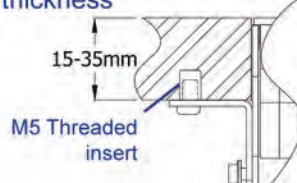

axcessPLUS brushstrip-lid desk thickness