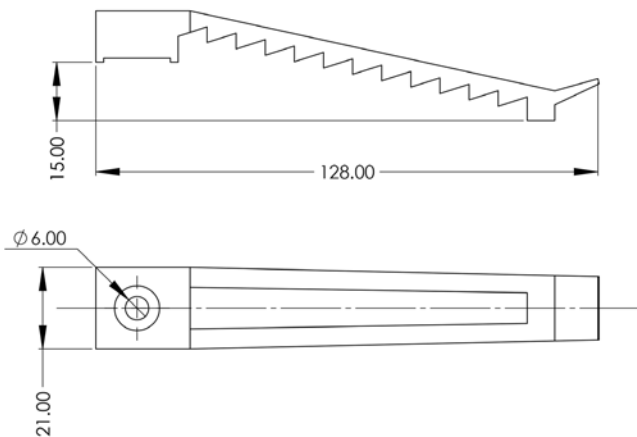

cable cleats

Elsafe's cost effective cable management solution - the CABLE CLEAT.

Easily installed to the underside of a desk with a low clearance area, hides unsightly cabling while providing accessibility via the outer fingers to move and change the cables as needed.

The double CABLE CLEAT can manage your power and data cables separately and only using 1 screw per cleat - minimising the amount of alterations needed to the furniture.

182998

182997

| Product Number | Description |
|----------------|---|
| 182997 | Double CABLE CLEATS - Pack x 10 - BLACK |
| 182998 | Single CABLE CLEATS - Pack x 10 - BLACK |