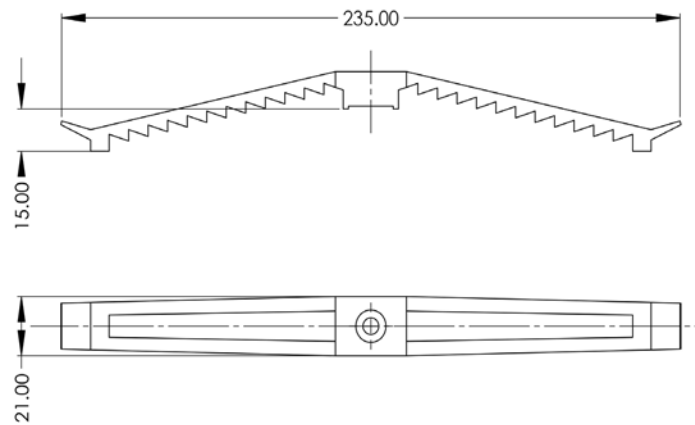

cable cleats

Elsafe's cost effective cable management solution - the CABLE CLEAT.

Easily installed to the underside of a desk with a low clearance area, hides unsightly cabling while providing accessibility via the outer fingers to move and change the cables as needed.

The double CABLE CLEAT can manage your power and data cables separately and only using 1 screw per cleat - minimising the amount of alterations needed to the furniture.

182998

182997

| Product Number | Description |
|----------------|---|
| 182997 | Double CABLE CLEATS - Pack x 10 - BLACK |
| 182998 | Single CABLE CLEATS - Pack x 10 - BLACK |