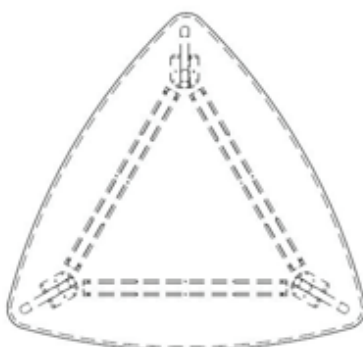

Rectangular

Ash Veneer Top	AA107624	AA107625	1800	900
	AA107626	AA107627	2000	1000
	AA107628	AA107629	2400	1000
White Laminate Top	AA107630	AA107631	1800	900
	AA107632	AA107633	2000	1000
	AA107634	AA107635	2400	1000

Sit Down Tri Table