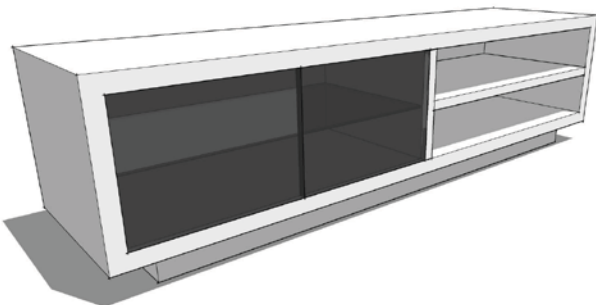

**MD COFFEE 1000dia x 400h
10mm GLASS TOP + 3CROSS LEG**

**MD CONSOLE 1500 x 400 x 740h
2DRAWER + HBASE**

**MD CONSOLE 1800 x 400 x 740h
3DRAWER + HBASE**

**MD ENTERTAIN 1200 x 500 x 510h
2GLASS DOOR**

**MD ENTERTAIN 1200 x 500 x 510h
1GLASS DOOR + RH SHELF**

**MD ENTERTAIN 1200 x 500 x 510h
OPEN SHELF + 2DRAWER**

**MD ENTERTAIN 1200 x 500 x 510h
1GLASS DOOR + 2DRAWER**

**MD ENTERTAIN 1500 x 500 x 510h
3GLASS DOOR**

**MD ENTERTAIN 1500 x 500 x 510h
1GLASS DOOR + RH SHELF**

**MD ENTERTAIN 1500 x 500 x 510h
2GLASS DOOR + OPEN SHELF + DRAWER**

**MD ENTERTAIN 1500 x 500 x 510h
2GLASS DOOR + SHELF**

**MD ENTERTAIN 1500 x 500 x 510h
OPEN SHELF + 3DRAWER**

**MD ENTERTAIN 1500 x 500 x 510h
2GLASS DOOR + 2DRAWER**

**MD ENTERTAIN 1970 x 500 x 510h
4GLASS DOOR**

**MD ENTERTAIN 1970 x 500 x 510h
2GLASS DOOR + SHELF**

**MD ENTERTAIN 1970 x 500 x 510h
2GLASS DOOR + RH SHELF**

**MD ENTERTAIN 1970 x 500 x 510h
2GLASS DOOR + OPEN SHELF + 2DRAWER**