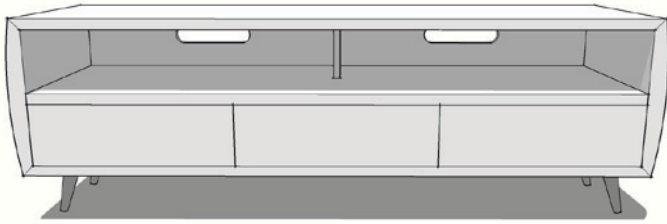

OEUF ENTERTAINMENT 1500 x 500 x 600H
3DOOR + TAPER LEG

OEUF ENTERTAINMENT 1500 x 500 x 600H
2DRAWER + 2DOOR

OEUF ENTERTAINMENT 1500 x 500 x 600H
OPEN SHELF + 3DRAWER

OEUF ENTERTAINMENT 1500 x 500 x 600H
2DOOR + 2ADJUSTABLE SHELF

**OEUF ENTERTAINMENT 1800 x 500 x 600H
OPEN SHELF + 3DRAWER**

**OEUF ENTERTAINMENT 1980 x 500 x 600H
2DOOR + OPEN SHELF + 2DRAWER**

**OEUF ENTERTAINMENT 1980 x 500 x 600H
4DOOR + TAPER LEG**

**OEUF ENTERTAINMENT 1980 x 500 x 600H
2DOOR + 4DRAWER**

**OEUF BUFFET 1500 x 500 x 750H
3DOOR + TAPER LEG**

**OEUF BUFFET 1500 x 500 x 750H
2DOOR + 3DRAWER**

**OEUF BUFFET 1980 x 500 x 750H
2DOOR + 6DRAWER**

**OEUF BUFFET 1980 x 500 x 750H
4DOOR + TAPER LEG**