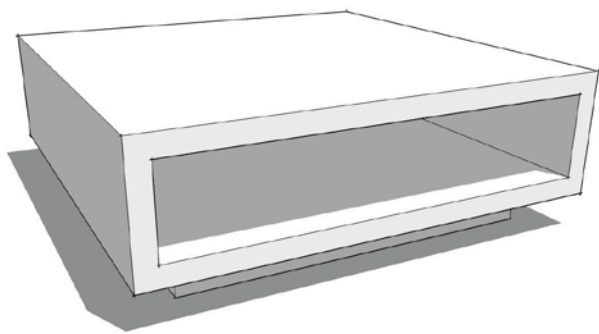

**MD LAMP 400 x 400 x 550h
BLOCK DESIGN**

**MD LAMP 500sq x 500h
10mm GLASS TOP + XBASE**

**MD LAMP 400 x 400 x
550h
OPEN SIDE**

**MD LAMP 400 x 400 x 550h
60mm Z-END**

**MD LAMP 500dia x 500h
45TOP + XBASE**

**MD LAMP 500sq x 500h
45TOP + XBASE**

**MD LAMP 500d
10mm GLASS TO**

**MD COFFEE 1200 x 700 x 350h
BOX 44mm**

**MD COFFEE 1200 x 700 x 350h
2DRAWER**

**MD COFFEE 1200 x 700 x 350h
CUBE HOLE**

**MD COFFEE 1200 x 700 x 350h
BLOCK DESIGN**

**MD COFFEE 1000 x 1000 x 350h
BOX 44mm**

**MD COFFEE 1200 x 700 x 350h
BOX 44mm + CASTORS**

**MD COFFEE 1200 x 700 x 380h
3TIER + CHROME TUBE**

**MD COFFEE 1000 x 1000 x 380h
3TIER + CHROME TUBE**

**MD COFFEE 1000dia x 380h
45TOP + XBASE**

**MD COFFEE 1000 x 1000 x 380h
45TOP + XBASE**

**MD COFFEE 1000dia x 380h
10mm GLASS TOP + XBASE**

**MD COFFEE 1000 x 1000 x 380h
10mm GLASS TOP + XBASE**

**MD CONSOLE 1300 x 400 x 740h
2DRAWER + HBASE**