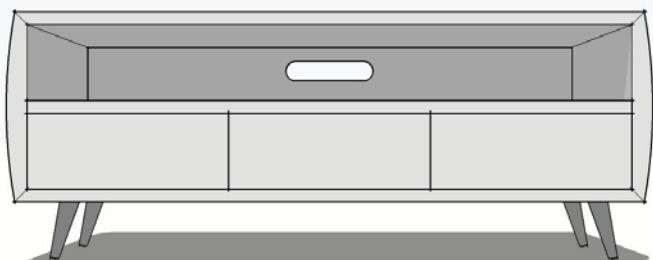

OEUF TABLE 1500dia x 740h
SHAPED CHAMFER TOP + TAPER LEG

OEUF DINING 2100 x 1050 x 740h
60TOP + TRUMPET LEG

OEUF EXTENSION 2000/2400 x 1000 x 740h
D-END CHAMFER TOP + TAPER LEG
400 CENTRE DROP LEAF

OEUF EXTENSION 2000/2400 x 1000 x 740h
60TOP + TRUMPET LEG
2 x 300 BUTTERFLY LEAF

OEUF ENTERTAINMENT 1200 x 500 x 600H
2DOOR + TAPER LEG

OEUF ENTERTAINMENT 1200 x 500 x 600H
1DOOR + 2DRAWER

OEUF ENTERTAINMENT 1200 x 500 x 600H
OPEN SHELF + 2DRAWER

OEUF ENTERTAINMENT 1200 x 500 x 600H
1DOOR + 2ADJUSTABLE SHELF

OEUF ENTERTAINMENT 1500 x 500 x 600H
3DOOR + TAPER LEG

OEUF ENTERTAINMENT 1500 x 500 x 600H
2DRAWER + 2DOOR

OEUF ENTERTAINMENT 1500 x 500 x 600H
OPEN SHELF + 3DRAWER

OEUF ENTERTAINMENT 1500 x 500 x 600H
2DOOR + 2ADJUSTABLE SHELF

**OEUF ENTERTAINMENT 1800 x 500 x 600H
OPEN SHELF + 3DRAWER**

**OEUF ENTERTAINMENT 1980 x 500 x 600H
2DOOR + OPEN SHELF + 2DRAWER**

**OEUF ENTERTAINMENT 1980 x 500 x 600H
4DOOR + TAPER LEG**

**OEUF ENTERTAINMENT 1980 x 500 x 600H
2DOOR + 4DRAWER**