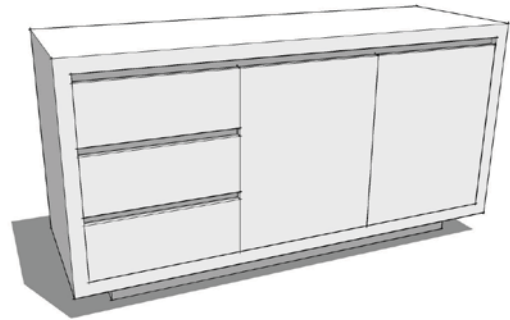

BOOKCASE 1200 x 400 x 2050h
3GLASS SHELF + 2DOOR LIGHTS

BOOKCASE 1100 x 300 x 1345h
3SHELF

BOOKCASE 1100 x 300 x 1645h
4SHELF

BOOKCASE 1100 x 300 x 1945h
5SHELF

**JUNO BUFFET 1030 x 500 x 780h
2DOOR**

**JUNO BUFFET 1030 x 500 x 780h
3DRAWER + 1DOOR**

**MD BUFFET 1500 x 500 x 780h
3DOOR**

**MD BUFFET 1500 x 500 x 780h
3DRAWER + 2DOOR**

**MD BUFFET 1500 x 500 x 780h
3DRAWER + 2SLIDING DOOR**

**MD BUFFET 1970 x 500 x 780h
4DOOR**

**MD BUFFET 1970 x 500 x 780h
3DRAWER + 3DOOR**