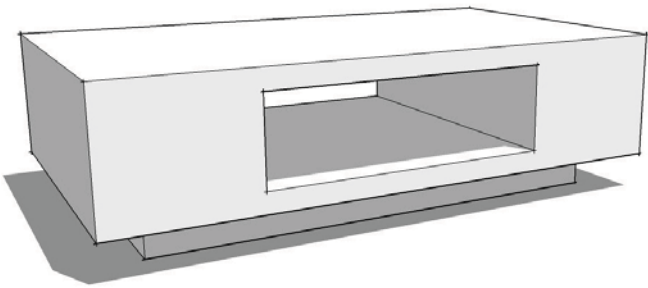

**MD LAMP 400 x 400 x 550h
BLOCK DESIGN**

**MD LAMP 500sq x 500h
10mm GLASS TOP + XBASE**

**MD LAMP 400 x 400 x
550h
OPEN SIDE**

**MD LAMP 400 x 400 x 550h
60mm Z-END**

**MD LAMP 500dia x 500h
45TOP + XBASE**

**MD LAMP 500sq x 500h
45TOP + XBASE**

**MD LAMP 500d
10mm GLASS TO**

**MD COFFEE 1200 x 700 x 350h
BOX 44mm**

**MD COFFEE 1200 x 700 x 350h
2DRAWER**

**MD COFFEE 1200 x 700 x 350h
CUBE HOLE**

**MD COFFEE 1200 x 700 x 350h
BLOCK DESIGN**

**MD COFFEE 1000 x 1000 x 350h
BOX 44mm**

**MD COFFEE 1200 x 700 x 350h
BOX 44mm + CASTORS**

**MD COFFEE 1200 x 700 x 380h
3TIER + CHROME TUBE**

**MD COFFEE 1000 x 1000 x 380h
3TIER + CHROME TUBE**

**MD COFFEE 1000dia x 380h
45TOP + XBASE**

**MD COFFEE 1000 x 1000 x 380h
45TOP + XBASE**

**MD COFFEE 1000dia x 380h
10mm GLASS TOP + XBASE**

**MD COFFEE 1000 x 1000 x 380h
10mm GLASS TOP + XBASE**

**MD CONSOLE 1300 x 400 x 740h
2DRAWER + HBASE**