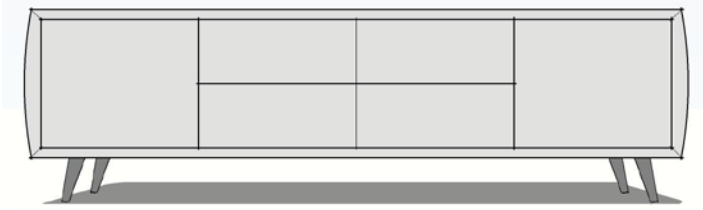

OEUF ENTERTAINMENT 1500 x 500 x 600H
3DOOR + TAPER LEG

OEUF ENTERTAINMENT 1500 x 500 x 600H
2DRAWER + 2DOOR

OEUF ENTERTAINMENT 1500 x 500 x 600H
OPEN SHELF + 3DRAWER

OEUF ENTERTAINMENT 1500 x 500 x 600H
2DOOR + 2ADJUSTABLE SHELF

**OEUF ENTERTAINMENT 1800 x 500 x 600H
OPEN SHELF + 3DRAWER**

**OEUF ENTERTAINMENT 1980 x 500 x 600H
2DOOR + OPEN SHELF + 2DRAWER**

**OEUF ENTERTAINMENT 1980 x 500 x 600H
4DOOR + TAPER LEG**

**OEUF ENTERTAINMENT 1980 x 500 x 600H
2DOOR + 4DRAWER**