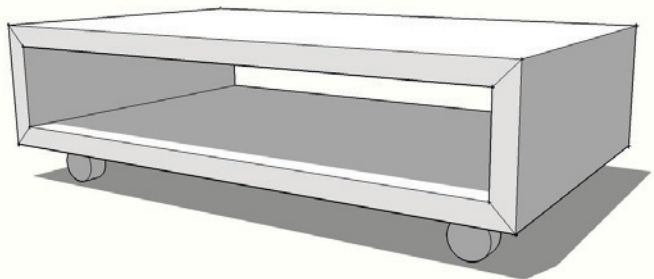

**MD LAMP 400 x 400 x 550h
BLOCK DESIGN**

**MD LAMP 500sq x 500h
10mm GLASS TOP + XBASE**

**MD LAMP 400 x 400 x
550h
OPEN SIDE**

**MD LAMP 400 x 400 x 550h
60mm Z-END**

**MD LAMP 500dia x 500h
45TOP + XBASE**

**MD LAMP 500sq x 500h
45TOP + XBASE**

**MD LAMP 500d
10mm GLASS TO**

**MD COFFEE 1200 x 700 x 350h
BOX 44mm**

**MD COFFEE 1200 x 700 x 350h
2DRAWER**

**MD COFFEE 1200 x 700 x 350h
CUBE HOLE**

**MD COFFEE 1200 x 700 x 350h
BLOCK DESIGN**

**MD COFFEE 1000 x 1000 x 350h
BOX 44mm**

**MD COFFEE 1200 x 700 x 350h
BOX 44mm + CASTORS**

**MD COFFEE 1200 x 700 x 380h
3TIER + CHROME TUBE**

**MD COFFEE 1000 x 1000 x 380h
3TIER + CHROME TUBE**

**MD COFFEE 1000dia x 380h
45TOP + XBASE**