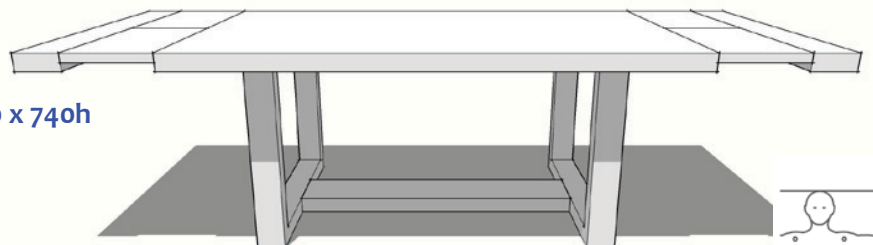

MD EXTENSION 2100/2700 x 1050 x 740h
60TOP + HBASE
2 x 300BUTTERFLY