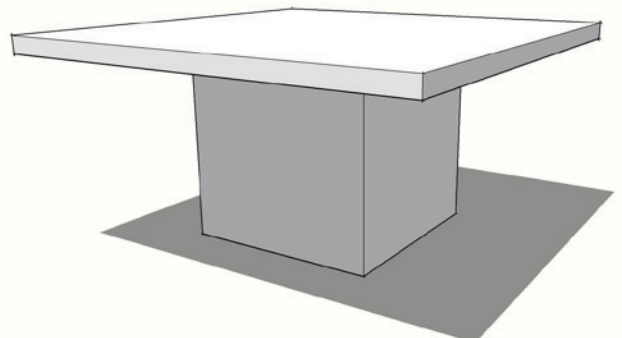

**MD TABLE 1500sq x 740h
60TOP + BLOCK BASE**