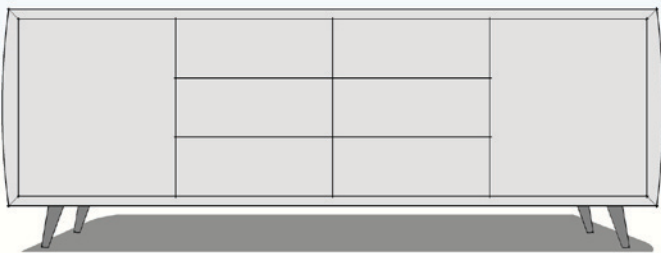

**OEUF ENTERTAINMENT 1800 x 500 x 600H
OPEN SHELF + 3DRAWER**

**OEUF ENTERTAINMENT 1980 x 500 x 600H
2DOOR + OPEN SHELF + 2DRAWER**

**OEUF ENTERTAINMENT 1980 x 500 x 600H
4DOOR + TAPER LEG**

**OEUF ENTERTAINMENT 1980 x 500 x 600H
2DOOR + 4DRAWER**

**OEUF BUFFET 1500 x 500 x 750H
3DOOR + TAPER LEG**

**OEUF BUFFET 1500 x 500 x 750H
2DOOR + 3DRAWER**

**OEUF BUFFET 1980 x 500 x 750H
2DOOR + 6DRAWER**

**OEUF BUFFET 1980 x 500 x 750H
4DOOR + TAPER LEG**