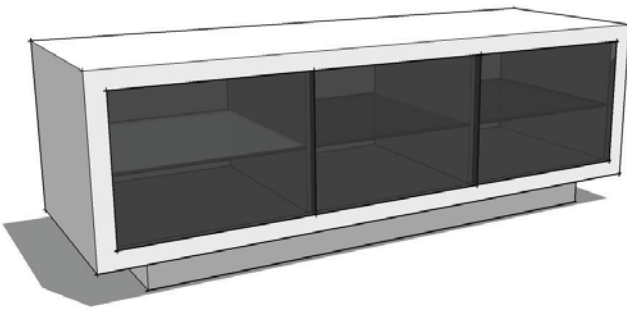

**MD COFFEE 1000 x 1000 x 380h
45TOP + XBASE**

**MD COFFEE 1000dia x 380h
10mm GLASS TOP + XBASE**

**MD COFFEE 1000 x 1000 x 380h
10mm GLASS TOP + XBASE**

**MD CONSOLE 1300 x 400 x 740h
2DRAWER + HBASE**

**MD COFFEE 1000dia x 400h
10mm GLASS TOP + 3CROSS LEG**

**MD CONSOLE 1500 x 400 x 740h
2DRAWER + HBASE**

**MD CONSOLE 1800 x 400 x 740h
3DRAWER + HBASE**

**MD ENTERTAIN 1200 x 500 x 510h
2GLASS DOOR**

**MD ENTERTAIN 1200 x 500 x 510h
1GLASS DOOR + RH SHELF**

**MD ENTERTAIN 1200 x 500 x 510h
OPEN SHELF + 2DRAWER**

**MD ENTERTAIN 1200 x 500 x 510h
1GLASS DOOR + 2DRAWER**

**MD ENTERTAIN 1500 x 500 x 510h
3GLASS DOOR**

**MD ENTERTAIN 1500 x 500 x 510h
1GLASS DOOR + RH SHELF**

**MD ENTERTAIN 1500 x 500 x 510h
2GLASS DOOR + OPEN SHELF + DRAWER**

**MD ENTERTAIN 1500 x 500 x 510h
2GLASS DOOR + SHELF**

**MD ENTERTAIN 1500 x 500 x 510h
OPEN SHELF + 3DRAWER**

**MD ENTERTAIN 1500 x 500 x 510h
2GLASS DOOR + 2DRAWER**