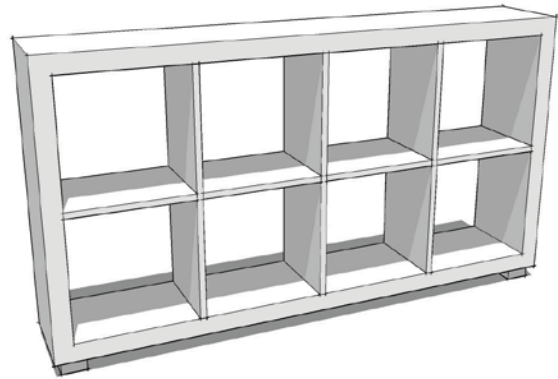

**MD ENTERTAIN 1500 x 500 x 510h
2GLASS DOOR + OPEN SHELF + DRAWER**

**MD ENTERTAIN 1500 x 500 x 510h
2GLASS DOOR + SHELF**

**MD ENTERTAIN 1500 x 500 x 510h
OPEN SHELF + 3DRAWER**

**MD ENTERTAIN 1500 x 500 x 510h
2GLASS DOOR + 2DRAWER**

**MD ENTERTAIN 1970 x 500 x 510h
4GLASS DOOR**

**MD ENTERTAIN 1970 x 500 x 510h
2GLASS DOOR + SHELF**

**MD ENTERTAIN 1970 x 500 x 510h
2GLASS DOOR + RH SHELF**

**MD ENTERTAIN 1970 x 500 x 510h
2GLASS DOOR + OPEN SHELF + 2DRAWER**

**MD ENTERTAIN 1970 x 500 x 510h
OPEN SHELF + 2DRAWER**

MD BOOKCASE 1360 x 300 x 1400h
3x3 CUBE

MD BOOKCASE 1780 x 300 x 980h
4x2 CUBE

BOOKCASE 1360 x 300 x 1820h
3x4 CUBE

BOOKCASE 1200 x 400 x 2050h
4GLASS SHELF + LIGHTS

BOOKCASE 1200 x 400 x 2050h
3GLASS SHELF + 2DOOR LIGHTS

BOOKCASE 1100 x 300 x 1345h
3SHELF

BOOKCASE 1100 x 300 x 1645h
4SHELF

BOOKCASE 1100 x 300 x 1945h
5SHELF

**JUNO BUFFET 1030 x 500 x 780h
2DOOR**

**JUNO BUFFET 1030 x 500 x 780h
3DRAWER + 1DOOR**