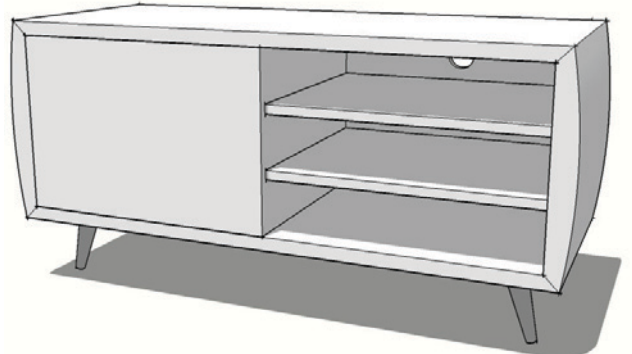

**OEUF COFFEE 1200 x 700 x 400h
2DRAWER + TAPER LEG**

**OEUF CONSOLE 1500 x 400 x 740h
D-END CHAMFER TOP + 2DRAWER**

OEUF TABLE 1500sq x 740h
SHAPED CHAMFER TOP + TAPER LEG

OEUF TABLE 2000 x 1000 x 740h
D-END CHAMFER TOP + TAPER LEG

OEUF TABLE 1500dia x 740h
SHAPED CHAMFER TOP + TAPER LEG

OEUF DINING 2100 x 1050 x 740h
60TOP + TRUMPET LEG

OEUF EXTENSION 2000/2400 x 1000 x 740h
D-END CHAMFER TOP + TAPER LEG
400 CENTRE DROP LEAF

OEUF EXTENSION 2000/2400 x 1000 x 740h
60TOP + TRUMPET LEG
2 x 300 BUTTERFLY LEAF

OEUF ENTERTAINMENT 1200 x 500 x 600H
2DOOR + TAPER LEG

OEUF ENTERTAINMENT 1200 x 500 x 600H
1DOOR + 2DRAWER

OEUF ENTERTAINMENT 1200 x 500 x 600H
OPEN SHELF + 2DRAWER

OEUF ENTERTAINMENT 1200 x 500 x 600H
1DOOR + 2ADJUSTABLE SHELF