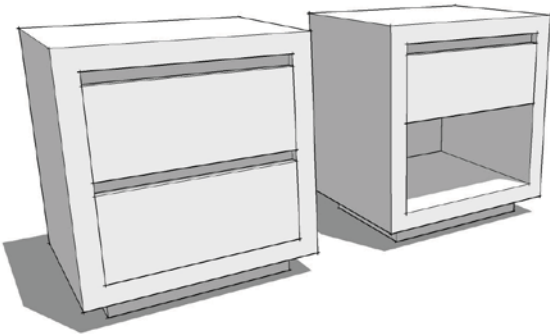

MD EXTENSION 2100/2700 x 1050 x 740h
60TOP + HBASE
2 x 300BUTTERFLY

**MD BED 1200HEAD + 700FOOT
90MITRE FRAME**

**MD BED 1200HEAD + LOWFOOT
90MITRE FRAME**

**MD TALLBOY 1200 x 400 x 1200H
5DRAWER**

**MD SLIMBOY 850 x 400 x 1200H
5DRAWER**