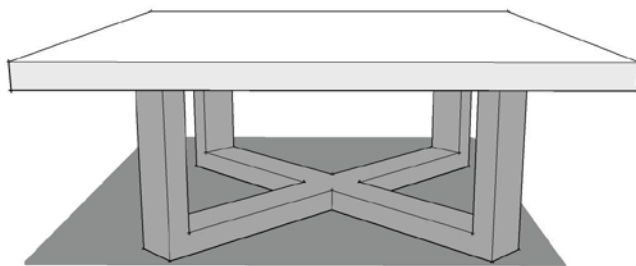

**MD COFFEE 1000 x 1000 x 350h
BOX 44mm**

**MD COFFEE 1200 x 700 x 350h
BOX 44mm + CASTORS**

**MD COFFEE 1200 x 700 x 380h
3TIER + CHROME TUBE**

**MD COFFEE 1000 x 1000 x 380h
3TIER + CHROME TUBE**

**MD COFFEE 1000dia x 380h
45TOP + XBASE**

**MD COFFEE 1000 x 1000 x 380h
45TOP + XBASE**

**MD COFFEE 1000dia x 380h
10mm GLASS TOP + XBASE**

**MD COFFEE 1000 x 1000 x 380h
10mm GLASS TOP + XBASE**

**MD CONSOLE 1300 x 400 x 740h
2DRAWER + HBASE**

**MD COFFEE 1000dia x 400h
10mm GLASS TOP + 3CROSS LEG**

**MD CONSOLE 1500 x 400 x 740h
2DRAWER + HBASE**

**MD CONSOLE 1800 x 400 x 740h
3DRAWER + HBASE**

**MD ENTERTAIN 1200 x 500 x 510h
2GLASS DOOR**

**MD ENTERTAIN 1200 x 500 x 510h
1GLASS DOOR + RH SHELF**