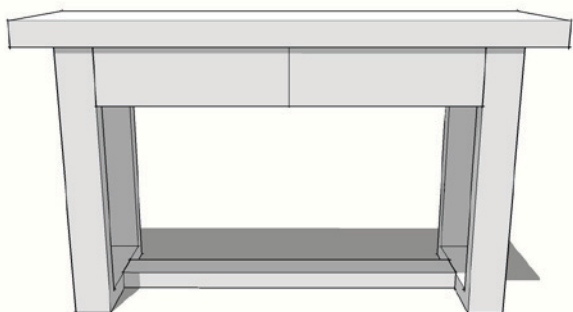

**MD LAMP 500sq x 500h
45TOP + XBASE**

**MD LAMP 500d
10mm GLASS TO**

**MD COFFEE 1200 x 700 x 350h
BOX 44mm**

**MD COFFEE 1200 x 700 x 350h
2DRAWER**

**MD COFFEE 1200 x 700 x 350h
CUBE HOLE**

**MD COFFEE 1200 x 700 x 350h
BLOCK DESIGN**

**MD COFFEE 1000 x 1000 x 350h
BOX 44mm**

**MD COFFEE 1200 x 700 x 350h
BOX 44mm + CASTORS**

**MD COFFEE 1200 x 700 x 380h
3TIER + CHROME TUBE**

**MD COFFEE 1000 x 1000 x 380h
3TIER + CHROME TUBE**

**MD COFFEE 1000dia x 380h
45TOP + XBASE**

**MD COFFEE 1000 x 1000 x 380h
45TOP + XBASE**

**MD COFFEE 1000dia x 380h
10mm GLASS TOP + XBASE**

**MD COFFEE 1000 x 1000 x 380h
10mm GLASS TOP + XBASE**

**MD CONSOLE 1300 x 400 x 740h
2DRAWER + HBASE**

**MD COFFEE 1000dia x 400h
10mm GLASS TOP + 3CROSS LEG**

**MD CONSOLE 1500 x 400 x 740h
2DRAWER + HBASE**

**MD CONSOLE 1800 x 400 x 740h
3DRAWER + HBASE**

**MD ENTERTAIN 1200 x 500 x 510h
2GLASS DOOR**

**MD ENTERTAIN 1200 x 500 x 510h
1GLASS DOOR + RH SHELF**