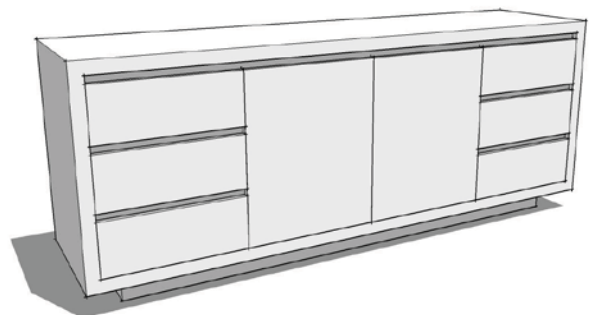

BOOKCASE 1200 x 400 x 2050h
3GLASS SHELF + 2DOOR LIGHTS

BOOKCASE 1100 x 300 x 1345h
3SHELF

BOOKCASE 1100 x 300 x 1645h
4SHELF

BOOKCASE 1100 x 300 x 1945h
5SHELF

**JUNO BUFFET 1030 x 500 x 780h
2DOOR**

**JUNO BUFFET 1030 x 500 x 780h
3DRAWER + 1DOOR**

**MD BUFFET 1500 x 500 x 780h
3DOOR**

**MD BUFFET 1500 x 500 x 780h
3DRAWER + 2DOOR**

**MD BUFFET 1500 x 500 x 780h
3DRAWER + 2SLIDING DOOR**

**MD BUFFET 1970 x 500 x 780h
4DOOR**

**MD BUFFET 1970 x 500 x 780h
3DRAWER + 3DOOR**

**MD BUFFET 1970 x 500 x 780h
6DRAWER + 2DOOR**

**MD TABLE 1500dia x 740h
60TOP + 3CROSS LEG**

**MD TABLE 1500dia x 740h
10mm GLASS TOP + 3CROSS LEG**

**MD TABLE 1500dia x 740h
60TOP + XBASE**

**MD TABLE 1600sq x 740h
60TOP + XBASE**