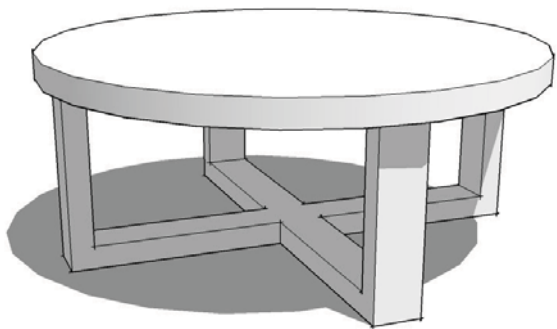

**MD COFFEE 1000 x 1000 x 350h
BOX 44mm**

**MD COFFEE 1200 x 700 x 350h
BOX 44mm + CASTORS**

**MD COFFEE 1200 x 700 x 380h
3TIER + CHROME TUBE**

**MD COFFEE 1000 x 1000 x 380h
3TIER + CHROME TUBE**

**MD COFFEE 1000dia x 380h
45TOP + XBASE**

**MD COFFEE 1000 x 1000 x 380h
45TOP + XBASE**

**MD COFFEE 1000dia x 380h
10mm GLASS TOP + XBASE**

**MD COFFEE 1000 x 1000 x 380h
10mm GLASS TOP + XBASE**

**MD CONSOLE 1300 x 400 x 740h
2DRAWER + HBASE**

**MD COFFEE 1000dia x 400h
10mm GLASS TOP + 3CROSS LEG**

**MD CONSOLE 1500 x 400 x 740h
2DRAWER + HBASE**

**MD CONSOLE 1800 x 400 x 740h
3DRAWER + HBASE**

**MD ENTERTAIN 1200 x 500 x 510h
2GLASS DOOR**

**MD ENTERTAIN 1200 x 500 x 510h
1GLASS DOOR + RH SHELF**