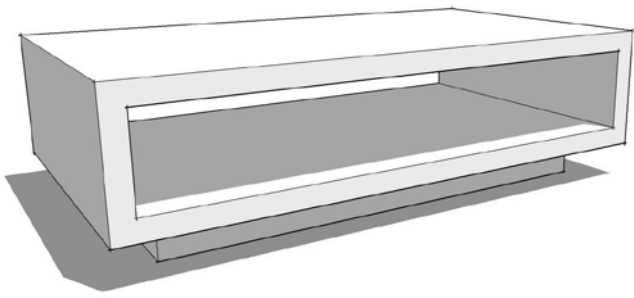

**OEUF BUFFET 1500 x 500 x 750H
3DOOR + TAPER LEG**

**OEUF BUFFET 1500 x 500 x 750H
2DOOR + 3DRAWER**

**OEUF BUFFET 1980 x 500 x 750H
2DOOR + 6DRAWER**

**OEUF BUFFET 1980 x 500 x 750H
4DOOR + TAPER LEG**

**MD LAMP 400 x 400 x 550h
BOX 44mm + CASTORS**

**MD LAMP 400 x 400 x 550h
BOX 80mm + CASTORS**

**MD LAMP 400 x 400 x 550h
BLOCK DESIGN + CASTORS**

**MD LAMP 400 x 400 x 550h
BOX 44mm**

**MD LAMP 400 x 400 x 550h
BOX 80mm**

**MD LAMP 400 x 400 x 550h
BLOCK DESIGN**

**MD LAMP 500sq x 500h
10mm GLASS TOP + XBASE**

**MD LAMP 400 x 400 x
550h
OPEN SIDE**

**MD LAMP 400 x 400 x 550h
60mm Z-END**

**MD LAMP 500dia x 500h
45TOP + XBASE**

**MD LAMP 500sq x 500h
45TOP + XBASE**

**MD LAMP 500d
10mm GLASS TO**

**MD COFFEE 1200 x 700 x 350h
BOX 44mm**

**MD COFFEE 1200 x 700 x 350h
2DRAWER**

**MD COFFEE 1200 x 700 x 350h
CUBE HOLE**

**MD COFFEE 1200 x 700 x 350h
BLOCK DESIGN**