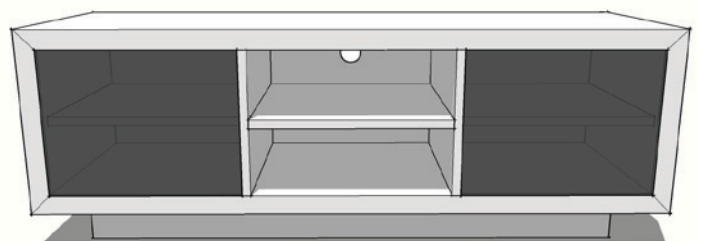

**MD COFFEE 1000dia x 400h
10mm GLASS TOP + 3CROSS LEG**

**MD CONSOLE 1500 x 400 x 740h
2DRAWER + HBASE**

**MD CONSOLE 1800 x 400 x 740h
3DRAWER + HBASE**

**MD ENTERTAIN 1200 x 500 x 510h
2GLASS DOOR**

**MD ENTERTAIN 1200 x 500 x 510h
1GLASS DOOR + RH SHELF**

**MD ENTERTAIN 1200 x 500 x 510h
OPEN SHELF + 2DRAWER**

**MD ENTERTAIN 1200 x 500 x 510h
1GLASS DOOR + 2DRAWER**

**MD ENTERTAIN 1500 x 500 x 510h
3GLASS DOOR**

**MD ENTERTAIN 1500 x 500 x 510h
1GLASS DOOR + RH SHELF**

**MD ENTERTAIN 1500 x 500 x 510h
2GLASS DOOR + OPEN SHELF + DRAWER**

**MD ENTERTAIN 1500 x 500 x 510h
2GLASS DOOR + SHELF**

**MD ENTERTAIN 1500 x 500 x 510h
OPEN SHELF + 3DRAWER**

**MD ENTERTAIN 1500 x 500 x 510h
2GLASS DOOR + 2DRAWER**

**MD ENTERTAIN 1970 x 500 x 510h
4GLASS DOOR**

**MD ENTERTAIN 1970 x 500 x 510h
2GLASS DOOR + SHELF**

**MD ENTERTAIN 1970 x 500 x 510h
2GLASS DOOR + RH SHELF**

**MD ENTERTAIN 1970 x 500 x 510h
2GLASS DOOR + OPEN SHELF + 2DRAWER**