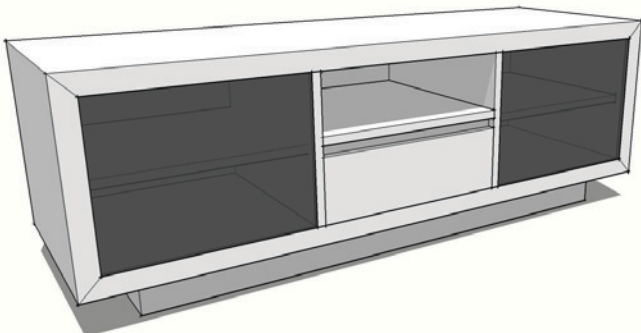

**MD COFFEE 1000dia x 400h
10mm GLASS TOP + 3CROSS LEG**

**MD CONSOLE 1500 x 400 x 740h
2DRAWER + HBASE**

**MD CONSOLE 1800 x 400 x 740h
3DRAWER + HBASE**

**MD ENTERTAIN 1200 x 500 x 510h
2GLASS DOOR**

**MD ENTERTAIN 1200 x 500 x 510h
1GLASS DOOR + RH SHELF**

**MD ENTERTAIN 1200 x 500 x 510h
OPEN SHELF + 2DRAWER**

**MD ENTERTAIN 1200 x 500 x 510h
1GLASS DOOR + 2DRAWER**

**MD ENTERTAIN 1500 x 500 x 510h
3GLASS DOOR**

**MD ENTERTAIN 1500 x 500 x 510h
1GLASS DOOR + RH SHELF**

**MD ENTERTAIN 1500 x 500 x 510h
2GLASS DOOR + OPEN SHELF + DRAWER**

**MD ENTERTAIN 1500 x 500 x 510h
2GLASS DOOR + SHELF**

**MD ENTERTAIN 1500 x 500 x 510h
OPEN SHELF + 3DRAWER**

**MD ENTERTAIN 1500 x 500 x 510h
2GLASS DOOR + 2DRAWER**

**MD ENTERTAIN 1970 x 500 x 510h
4GLASS DOOR**

**MD ENTERTAIN 1970 x 500 x 510h
2GLASS DOOR + SHELF**

**MD ENTERTAIN 1970 x 500 x 510h
2GLASS DOOR + RH SHELF**

**MD ENTERTAIN 1970 x 500 x 510h
2GLASS DOOR + OPEN SHELF + 2DRAWER**