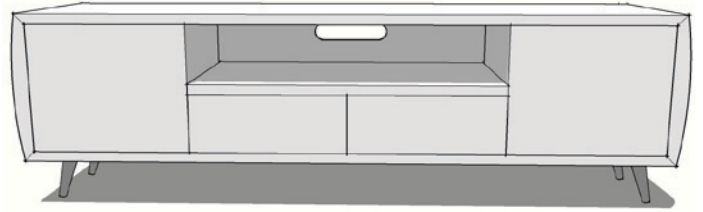

OEUF ENTERTAINMENT 1500 x 500 x 600H
3DOOR + TAPER LEG

OEUF ENTERTAINMENT 1500 x 500 x 600H
2DRAWER + 2DOOR

OEUF ENTERTAINMENT 1500 x 500 x 600H
OPEN SHELF + 3DRAWER

OEUF ENTERTAINMENT 1500 x 500 x 600H
2DOOR + 2ADJUSTABLE SHELF

**OEUF ENTERTAINMENT 1800 x 500 x 600H
OPEN SHELF + 3DRAWER**

**OEUF ENTERTAINMENT 1980 x 500 x 600H
2DOOR + OPEN SHELF + 2DRAWER**

**OEUF ENTERTAINMENT 1980 x 500 x 600H
4DOOR + TAPER LEG**

**OEUF ENTERTAINMENT 1980 x 500 x 600H
2DOOR + 4DRAWER**

**OEUF BUFFET 1500 x 500 x 750H
3DOOR + TAPER LEG**

**OEUF BUFFET 1500 x 500 x 750H
2DOOR + 3DRAWER**

**OEUF BUFFET 1980 x 500 x 750H
2DOOR + 6DRAWER**

**OEUF BUFFET 1980 x 500 x 750H
4DOOR + TAPER LEG**