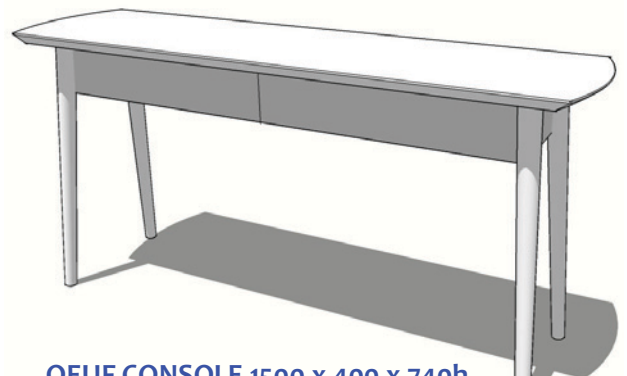

**OEUF COFFEE 1200 x 700 x 400h
D-END CHAMFER TOP + TAPER LEG
OPTION: 1DRAWER**

**OEUF COFFEE 800dia x 400h
CHAMFER TOP + TAPER LEG**

**OEUF COFFEE 1200 x 700 x 400h
CUBE HOLE + TAPER LEG**

**OEUF COFFEE 1000 x 1000 x 400h
CUBE HOLE + TAPER LEG**

**OEUF COFFEE 1200 x 700 x 400h
2DRAWER + TAPER LEG**

**OEUF CONSOLE 1500 x 400 x 740h
D-END CHAMFER TOP + 2DRAWER**

OEUF TABLE 1500sq x 740h
SHAPED CHAMFER TOP + TAPER LEG

OEUF TABLE 2000 x 1000 x 740h
D-END CHAMFER TOP + TAPER LEG