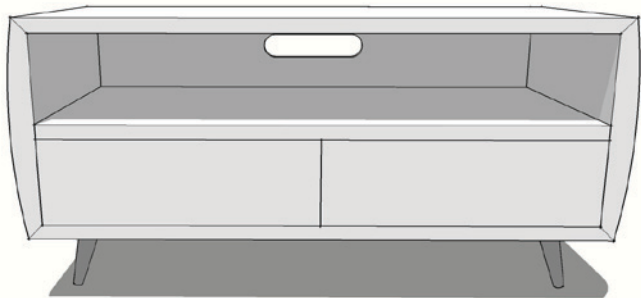

**OEUF COFFEE 1200 x 700 x 400h
2DRAWER + TAPER LEG**

**OEUF CONSOLE 1500 x 400 x 740h
D-END CHAMFER TOP + 2DRAWER**

OEUF TABLE 1500sq x 740h
SHAPED CHAMFER TOP + TAPER LEG

OEUF TABLE 2000 x 1000 x 740h
D-END CHAMFER TOP + TAPER LEG

OEUF TABLE 1500dia x 740h
SHAPED CHAMFER TOP + TAPER LEG

OEUF DINING 2100 x 1050 x 740h
60TOP + TRUMPET LEG

OEUF EXTENSION 2000/2400 x 1000 x 740h
D-END CHAMFER TOP + TAPER LEG
400 CENTRE DROP LEAF

OEUF EXTENSION 2000/2400 x 1000 x 740h
60TOP + TRUMPET LEG
2 x 300 BUTTERFLY LEAF

OEUF ENTERTAINMENT 1200 x 500 x 600H
2DOOR + TAPER LEG

OEUF ENTERTAINMENT 1200 x 500 x 600H
1DOOR + 2DRAWER

OEUF ENTERTAINMENT 1200 x 500 x 600H
OPEN SHELF + 2DRAWER

OEUF ENTERTAINMENT 1200 x 500 x 600H
1DOOR + 2ADJUSTABLE SHELF