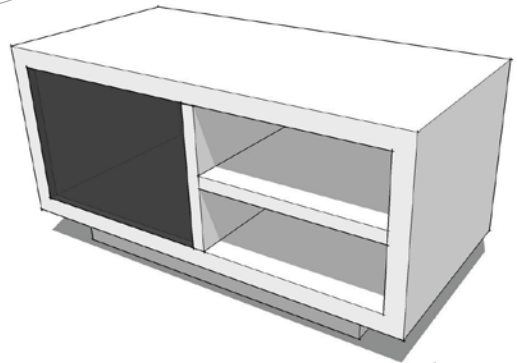

**MD COFFEE 1000 x 1000 x 380h
45TOP + XBASE**

**MD COFFEE 1000dia x 380h
10mm GLASS TOP + XBASE**

**MD COFFEE 1000 x 1000 x 380h
10mm GLASS TOP + XBASE**

**MD CONSOLE 1300 x 400 x 740h
2DRAWER + HBASE**

**MD COFFEE 1000dia x 400h
10mm GLASS TOP + 3CROSS LEG**

**MD CONSOLE 1500 x 400 x 740h
2DRAWER + HBASE**

**MD CONSOLE 1800 x 400 x 740h
3DRAWER + HBASE**

**MD ENTERTAIN 1200 x 500 x 510h
2GLASS DOOR**

**MD ENTERTAIN 1200 x 500 x 510h
1GLASS DOOR + RH SHELF**

**MD ENTERTAIN 1200 x 500 x 510h
OPEN SHELF + 2DRAWER**

**MD ENTERTAIN 1200 x 500 x 510h
1GLASS DOOR + 2DRAWER**

**MD ENTERTAIN 1500 x 500 x 510h
3GLASS DOOR**

**MD ENTERTAIN 1500 x 500 x 510h
1GLASS DOOR + RH SHELF**

**MD ENTERTAIN 1500 x 500 x 510h
2GLASS DOOR + OPEN SHELF + DRAWER**

**MD ENTERTAIN 1500 x 500 x 510h
2GLASS DOOR + SHELF**

**MD ENTERTAIN 1500 x 500 x 510h
OPEN SHELF + 3DRAWER**

**MD ENTERTAIN 1500 x 500 x 510h
2GLASS DOOR + 2DRAWER**