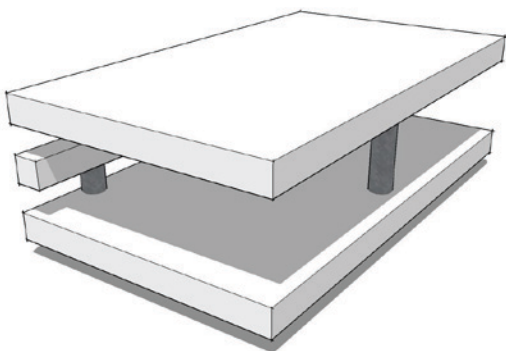

**MD COFFEE 1200 x 700 x 380h
3TIER + CHROME TUBE**