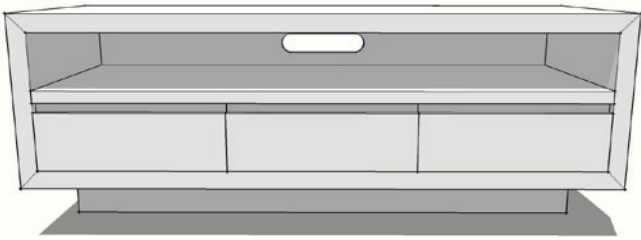

**MD COFFEE 1000 x 1000 x 380h
45TOP + XBASE**

**MD COFFEE 1000dia x 380h
10mm GLASS TOP + XBASE**

**MD COFFEE 1000 x 1000 x 380h
10mm GLASS TOP + XBASE**

**MD CONSOLE 1300 x 400 x 740h
2DRAWER + HBASE**

**MD COFFEE 1000dia x 400h
10mm GLASS TOP + 3CROSS LEG**

**MD CONSOLE 1500 x 400 x 740h
2DRAWER + HBASE**

**MD CONSOLE 1800 x 400 x 740h
3DRAWER + HBASE**

**MD ENTERTAIN 1200 x 500 x 510h
2GLASS DOOR**

**MD ENTERTAIN 1200 x 500 x 510h
1GLASS DOOR + RH SHELF**

**MD ENTERTAIN 1200 x 500 x 510h
OPEN SHELF + 2DRAWER**

**MD ENTERTAIN 1200 x 500 x 510h
1GLASS DOOR + 2DRAWER**

**MD ENTERTAIN 1500 x 500 x 510h
3GLASS DOOR**

**MD ENTERTAIN 1500 x 500 x 510h
1GLASS DOOR + RH SHELF**

**MD ENTERTAIN 1500 x 500 x 510h
2GLASS DOOR + OPEN SHELF + DRAWER**

**MD ENTERTAIN 1500 x 500 x 510h
2GLASS DOOR + SHELF**

**MD ENTERTAIN 1500 x 500 x 510h
OPEN SHELF + 3DRAWER**

**MD ENTERTAIN 1500 x 500 x 510h
2GLASS DOOR + 2DRAWER**