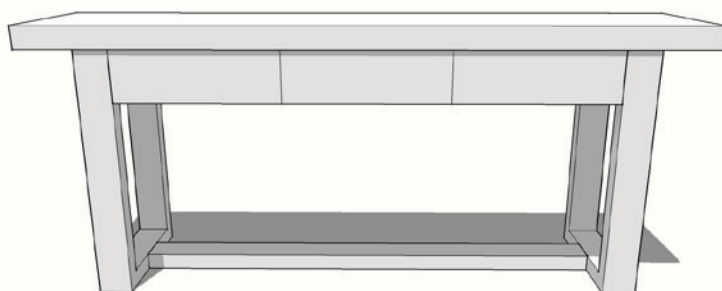

**MD COFFEE 1000 x 1000 x 380h
45TOP + XBASE**

**MD COFFEE 1000dia x 380h
10mm GLASS TOP + XBASE**

**MD COFFEE 1000 x 1000 x 380h
10mm GLASS TOP + XBASE**

**MD CONSOLE 1300 x 400 x 740h
2DRAWER + HBASE**

**MD COFFEE 1000dia x 400h
10mm GLASS TOP + 3CROSS LEG**

**MD CONSOLE 1500 x 400 x 740h
2DRAWER + HBASE**

**MD CONSOLE 1800 x 400 x 740h
3DRAWER + HBASE**

**MD ENTERTAIN 1200 x 500 x 510h
2GLASS DOOR**

**MD ENTERTAIN 1200 x 500 x 510h
1GLASS DOOR + RH SHELF**