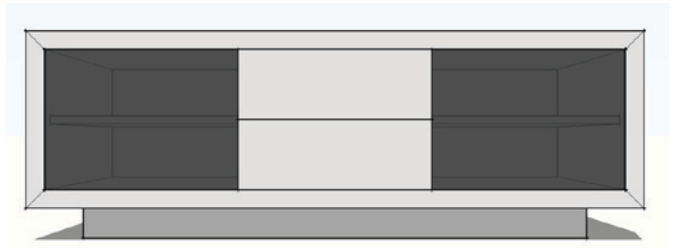

**MD COFFEE 1000dia x 400h
10mm GLASS TOP + 3CROSS LEG**

**MD CONSOLE 1500 x 400 x 740h
2DRAWER + HBASE**

**MD CONSOLE 1800 x 400 x 740h
3DRAWER + HBASE**

**MD ENTERTAIN 1200 x 500 x 510h
2GLASS DOOR**

**MD ENTERTAIN 1200 x 500 x 510h
1GLASS DOOR + RH SHELF**

**MD ENTERTAIN 1200 x 500 x 510h
OPEN SHELF + 2DRAWER**

**MD ENTERTAIN 1200 x 500 x 510h
1GLASS DOOR + 2DRAWER**

**MD ENTERTAIN 1500 x 500 x 510h
3GLASS DOOR**

**MD ENTERTAIN 1500 x 500 x 510h
1GLASS DOOR + RH SHELF**

**MD ENTERTAIN 1500 x 500 x 510h
2GLASS DOOR + OPEN SHELF + DRAWER**

**MD ENTERTAIN 1500 x 500 x 510h
2GLASS DOOR + SHELF**

**MD ENTERTAIN 1500 x 500 x 510h
OPEN SHELF + 3DRAWER**

**MD ENTERTAIN 1500 x 500 x 510h
2GLASS DOOR + 2DRAWER**

**MD ENTERTAIN 1970 x 500 x 510h
4GLASS DOOR**

**MD ENTERTAIN 1970 x 500 x 510h
2GLASS DOOR + SHELF**

**MD ENTERTAIN 1970 x 500 x 510h
2GLASS DOOR + RH SHELF**

**MD ENTERTAIN 1970 x 500 x 510h
2GLASS DOOR + OPEN SHELF + 2DRAWER**