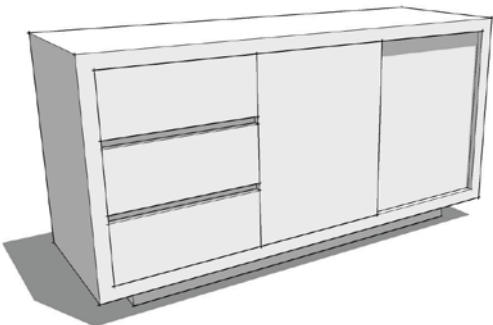

BOOKCASE 1200 x 400 x 2050h
3GLASS SHELF + 2DOOR LIGHTS

BOOKCASE 1100 x 300 x 1345h
3SHELF

BOOKCASE 1100 x 300 x 1645h
4SHELF

BOOKCASE 1100 x 300 x 1945h
5SHELF

**JUNO BUFFET 1030 x 500 x 780h
2DOOR**

**JUNO BUFFET 1030 x 500 x 780h
3DRAWER + 1DOOR**

**MD BUFFET 1500 x 500 x 780h
3DOOR**

**MD BUFFET 1500 x 500 x 780h
3DRAWER + 2DOOR**

**MD BUFFET 1500 x 500 x 780h
3DRAWER + 2SLIDING DOOR**

**MD BUFFET 1970 x 500 x 780h
4DOOR**

**MD BUFFET 1970 x 500 x 780h
3DRAWER + 3DOOR**