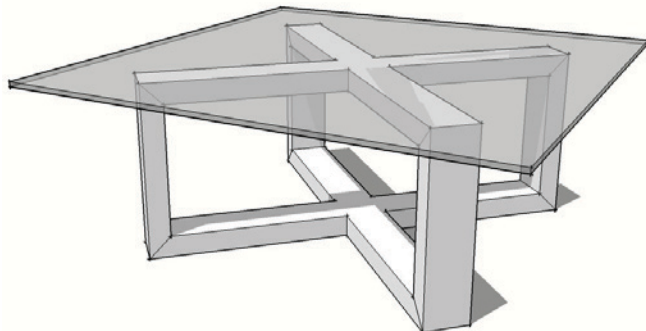

**MD COFFEE 1000 x 1000 x 350h
BOX 44mm**

**MD COFFEE 1200 x 700 x 350h
BOX 44mm + CASTORS**

**MD COFFEE 1200 x 700 x 380h
3TIER + CHROME TUBE**

**MD COFFEE 1000 x 1000 x 380h
3TIER + CHROME TUBE**

**MD COFFEE 1000dia x 380h
45TOP + XBASE**

**MD COFFEE 1000 x 1000 x 380h
45TOP + XBASE**

**MD COFFEE 1000dia x 380h
10mm GLASS TOP + XBASE**

**MD COFFEE 1000 x 1000 x 380h
10mm GLASS TOP + XBASE**

**MD CONSOLE 1300 x 400 x 740h
2DRAWER + HBASE**

**MD COFFEE 1000dia x 400h
10mm GLASS TOP + 3CROSS LEG**

**MD CONSOLE 1500 x 400 x 740h
2DRAWER + HBASE**

**MD CONSOLE 1800 x 400 x 740h
3DRAWER + HBASE**

**MD ENTERTAIN 1200 x 500 x 510h
2GLASS DOOR**

**MD ENTERTAIN 1200 x 500 x 510h
1GLASS DOOR + RH SHELF**