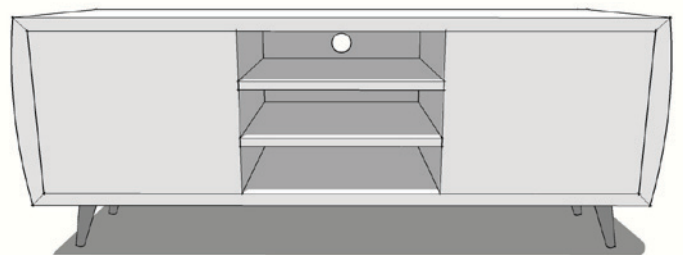

OEUF ENTERTAINMENT 1200 x 500 x 600H
2DOOR + TAPER LEG

OEUF ENTERTAINMENT 1200 x 500 x 600H
1DOOR + 2DRAWER

OEUF ENTERTAINMENT 1200 x 500 x 600H
OPEN SHELF + 2DRAWER

OEUF ENTERTAINMENT 1200 x 500 x 600H
1DOOR + 2ADJUSTABLE SHELF

OEUF ENTERTAINMENT 1500 x 500 x 600H
3DOOR + TAPER LEG

OEUF ENTERTAINMENT 1500 x 500 x 600H
2DRAWER + 2DOOR

OEUF ENTERTAINMENT 1500 x 500 x 600H
OPEN SHELF + 3DRAWER

OEUF ENTERTAINMENT 1500 x 500 x 600H
2DOOR + 2ADJUSTABLE SHELF

**OEUF ENTERTAINMENT 1800 x 500 x 600H
OPEN SHELF + 3DRAWER**

**OEUF ENTERTAINMENT 1980 x 500 x 600H
2DOOR + OPEN SHELF + 2DRAWER**

**OEUF ENTERTAINMENT 1980 x 500 x 600H
4DOOR + TAPER LEG**

**OEUF ENTERTAINMENT 1980 x 500 x 600H
2DOOR + 4DRAWER**