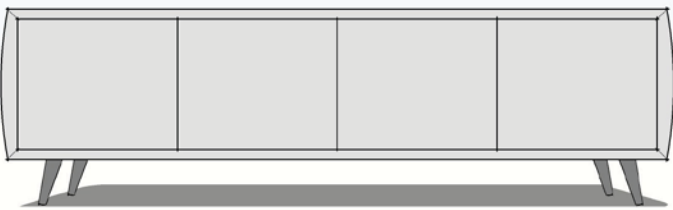

OEUF ENTERTAINMENT 1500 x 500 x 600H
3DOOR + TAPER LEG

OEUF ENTERTAINMENT 1500 x 500 x 600H
2DRAWER + 2DOOR

OEUF ENTERTAINMENT 1500 x 500 x 600H
OPEN SHELF + 3DRAWER

OEUF ENTERTAINMENT 1500 x 500 x 600H
2DOOR + 2ADJUSTABLE SHELF

**OEUF ENTERTAINMENT 1800 x 500 x 600H
OPEN SHELF + 3DRAWER**

**OEUF ENTERTAINMENT 1980 x 500 x 600H
2DOOR + OPEN SHELF + 2DRAWER**

**OEUF ENTERTAINMENT 1980 x 500 x 600H
4DOOR + TAPER LEG**

**OEUF ENTERTAINMENT 1980 x 500 x 600H
2DOOR + 4DRAWER**