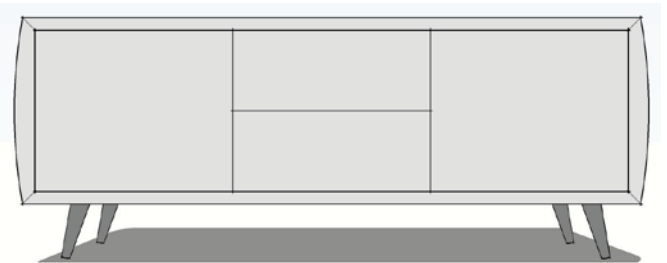

OEUF ENTERTAINMENT 1200 x 500 x 600H
2DOOR + TAPER LEG

OEUF ENTERTAINMENT 1200 x 500 x 600H
1DOOR + 2DRAWER

OEUF ENTERTAINMENT 1200 x 500 x 600H
OPEN SHELF + 2DRAWER

OEUF ENTERTAINMENT 1200 x 500 x 600H
1DOOR + 2ADJUSTABLE SHELF

OEUF ENTERTAINMENT 1500 x 500 x 600H
3DOOR + TAPER LEG

OEUF ENTERTAINMENT 1500 x 500 x 600H
2DRAWER + 2DOOR

OEUF ENTERTAINMENT 1500 x 500 x 600H
OPEN SHELF + 3DRAWER

OEUF ENTERTAINMENT 1500 x 500 x 600H
2DOOR + 2ADJUSTABLE SHELF