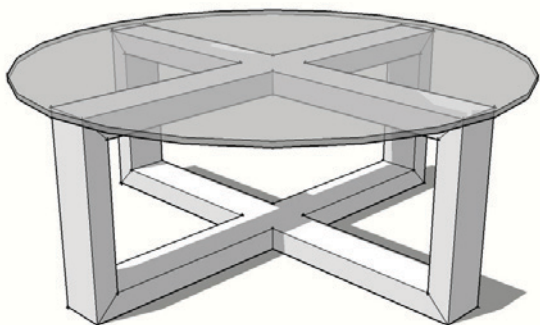

**MD LAMP 500sq x 500h
45TOP + XBASE**

**MD LAMP 500d
10mm GLASS TO**

**MD COFFEE 1200 x 700 x 350h
BOX 44mm**

**MD COFFEE 1200 x 700 x 350h
2DRAWER**

**MD COFFEE 1200 x 700 x 350h
CUBE HOLE**

**MD COFFEE 1200 x 700 x 350h
BLOCK DESIGN**

**MD COFFEE 1000 x 1000 x 350h
BOX 44mm**

**MD COFFEE 1200 x 700 x 350h
BOX 44mm + CASTORS**

**MD COFFEE 1200 x 700 x 380h
3TIER + CHROME TUBE**

**MD COFFEE 1000 x 1000 x 380h
3TIER + CHROME TUBE**

**MD COFFEE 1000dia x 380h
45TOP + XBASE**

**MD COFFEE 1000 x 1000 x 380h
45TOP + XBASE**

**MD COFFEE 1000dia x 380h
10mm GLASS TOP + XBASE**

**MD COFFEE 1000 x 1000 x 380h
10mm GLASS TOP + XBASE**

**MD CONSOLE 1300 x 400 x 740h
2DRAWER + HBASE**

**MD COFFEE 1000dia x 400h
10mm GLASS TOP + 3CROSS LEG**

**MD CONSOLE 1500 x 400 x 740h
2DRAWER + HBASE**

**MD CONSOLE 1800 x 400 x 740h
3DRAWER + HBASE**

**MD ENTERTAIN 1200 x 500 x 510h
2GLASS DOOR**

**MD ENTERTAIN 1200 x 500 x 510h
1GLASS DOOR + RH SHELF**