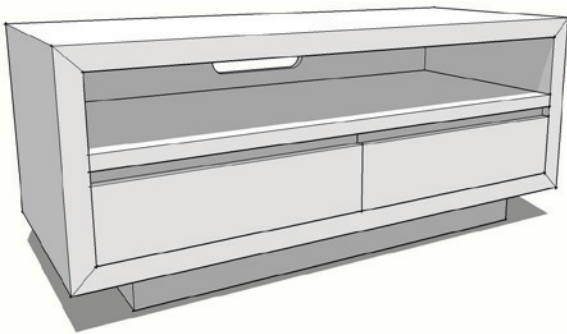

**MD COFFEE 1000 x 1000 x 380h
45TOP + XBASE**

**MD COFFEE 1000dia x 380h
10mm GLASS TOP + XBASE**

**MD COFFEE 1000 x 1000 x 380h
10mm GLASS TOP + XBASE**

**MD CONSOLE 1300 x 400 x 740h
2DRAWER + HBASE**

**MD COFFEE 1000dia x 400h
10mm GLASS TOP + 3CROSS LEG**

**MD CONSOLE 1500 x 400 x 740h
2DRAWER + HBASE**

**MD CONSOLE 1800 x 400 x 740h
3DRAWER + HBASE**

**MD ENTERTAIN 1200 x 500 x 510h
2GLASS DOOR**

**MD ENTERTAIN 1200 x 500 x 510h
1GLASS DOOR + RH SHELF**

**MD ENTERTAIN 1200 x 500 x 510h
OPEN SHELF + 2DRAWER**

**MD ENTERTAIN 1200 x 500 x 510h
1GLASS DOOR + 2DRAWER**

**MD ENTERTAIN 1500 x 500 x 510h
3GLASS DOOR**

**MD ENTERTAIN 1500 x 500 x 510h
1GLASS DOOR + RH SHELF**