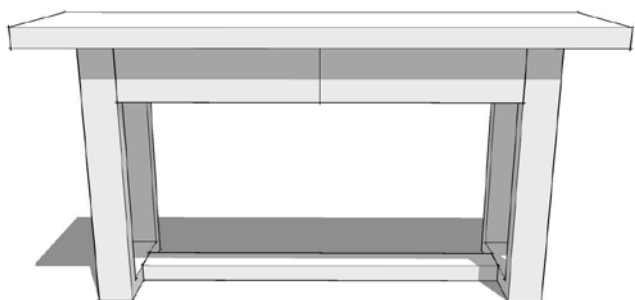

**MD COFFEE 1000 x 1000 x 380h
45TOP + XBASE**

**MD COFFEE 1000dia x 380h
10mm GLASS TOP + XBASE**

**MD COFFEE 1000 x 1000 x 380h
10mm GLASS TOP + XBASE**

**MD CONSOLE 1300 x 400 x 740h
2DRAWER + HBASE**

**MD COFFEE 1000dia x 400h
10mm GLASS TOP + 3CROSS LEG**

**MD CONSOLE 1500 x 400 x 740h
2DRAWER + HBASE**

**MD CONSOLE 1800 x 400 x 740h
3DRAWER + HBASE**

**MD ENTERTAIN 1200 x 500 x 510h
2GLASS DOOR**

**MD ENTERTAIN 1200 x 500 x 510h
1GLASS DOOR + RH SHELF**