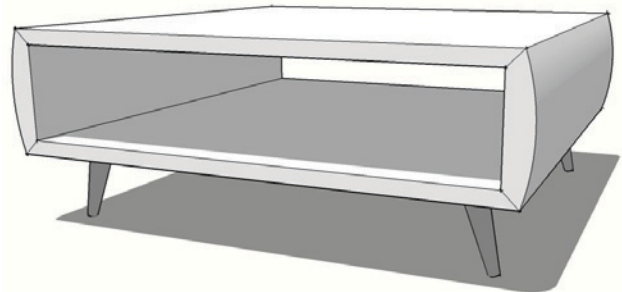

Production capabilities extend from 1 off bespoke handcrafted design pieces, through to complete hotel fit out work.

**OEUF LAMP 500dia x 500h
CHAMFER TOP + TAPER LEG**

**OEUF LAMP 400 x 400 x 600h
CUBE HOLE + TAPER LEG**

**OEUF COFFEE 1200 x 700 x 400h
D-END CHAMFER TOP + TAPER LEG
OPTION: 1DRAWER**

**OEUF COFFEE 800dia x 400h
CHAMFER TOP + TAPER LEG**

**OEUF COFFEE 1200 x 700 x 400h
CUBE HOLE + TAPER LEG**

**OEUF COFFEE 1000 x 1000 x 400h
CUBE HOLE + TAPER LEG**