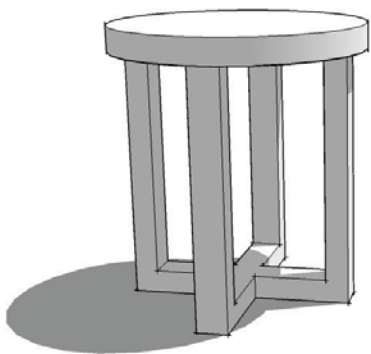

**MD LAMP 400 x 400 x 550h
BLOCK DESIGN**

**MD LAMP 500sq x 500h
10mm GLASS TOP + XBASE**

**MD LAMP 400 x 400 x
550h
OPEN SIDE**

**MD LAMP 400 x 400 x 550h
60mm Z-END**

**MD LAMP 500dia x 500h
45TOP + XBASE**

**MD LAMP 500sq x 500h
45TOP + XBASE**

**MD LAMP 500d
10mm GLASS TO**

**MD COFFEE 1200 x 700 x 350h
BOX 44mm**

**MD COFFEE 1200 x 700 x 350h
2DRAWER**

**MD COFFEE 1200 x 700 x 350h
CUBE HOLE**

**MD COFFEE 1200 x 700 x 350h
BLOCK DESIGN**

**MD COFFEE 1000 x 1000 x 350h
BOX 44mm**

**MD COFFEE 1200 x 700 x 350h
BOX 44mm + CASTORS**

**MD COFFEE 1200 x 700 x 380h
3TIER + CHROME TUBE**

**MD COFFEE 1000 x 1000 x 380h
3TIER + CHROME TUBE**

**MD COFFEE 1000dia x 380h
45TOP + XBASE**

**MD COFFEE 1000 x 1000 x 380h
45TOP + XBASE**

**MD COFFEE 1000dia x 380h
10mm GLASS TOP + XBASE**

**MD COFFEE 1000 x 1000 x 380h
10mm GLASS TOP + XBASE**

**MD CONSOLE 1300 x 400 x 740h
2DRAWER + HBASE**