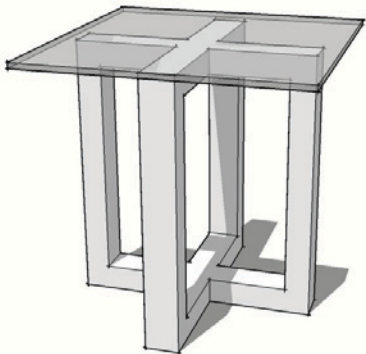

**OEUF BUFFET 1500 x 500 x 750H
3DOOR + TAPER LEG**

**OEUF BUFFET 1500 x 500 x 750H
2DOOR + 3DRAWER**

**OEUF BUFFET 1980 x 500 x 750H
2DOOR + 6DRAWER**

**OEUF BUFFET 1980 x 500 x 750H
4DOOR + TAPER LEG**

**MD LAMP 400 x 400 x 550h
BOX 44mm + CASTORS**

**MD LAMP 400 x 400 x 550h
BOX 80mm + CASTORS**

**MD LAMP 400 x 400 x 550h
BLOCK DESIGN + CASTORS**

**MD LAMP 400 x 400 x 550h
BOX 44mm**

**MD LAMP 400 x 400 x 550h
BOX 80mm**

**MD LAMP 400 x 400 x 550h
BLOCK DESIGN**

**MD LAMP 500sq x 500h
10mm GLASS TOP + XBASE**

**MD LAMP 400 x 400 x
550h
OPEN SIDE**

**MD LAMP 400 x 400 x 550h
60mm Z-END**

**MD LAMP 500dia x 500h
45TOP + XBASE**

**MD LAMP 500sq x 500h
45TOP + XBASE**

**MD LAMP 500d
10mm GLASS TO**

**MD COFFEE 1200 x 700 x 350h
BOX 44mm**

**MD COFFEE 1200 x 700 x 350h
2DRAWER**

**MD COFFEE 1200 x 700 x 350h
CUBE HOLE**

**MD COFFEE 1200 x 700 x 350h
BLOCK DESIGN**