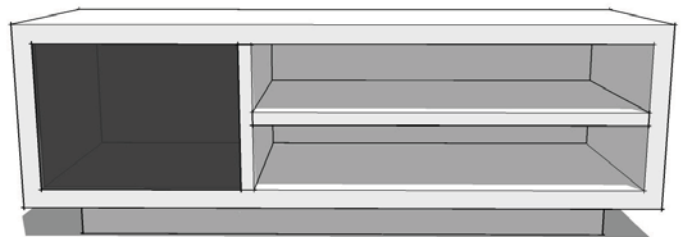

**MD COFFEE 1000 x 1000 x 380h
45TOP + XBASE**

**MD COFFEE 1000dia x 380h
10mm GLASS TOP + XBASE**

**MD COFFEE 1000 x 1000 x 380h
10mm GLASS TOP + XBASE**

**MD CONSOLE 1300 x 400 x 740h
2DRAWER + HBASE**

**MD COFFEE 1000dia x 400h
10mm GLASS TOP + 3CROSS LEG**

**MD CONSOLE 1500 x 400 x 740h
2DRAWER + HBASE**

**MD CONSOLE 1800 x 400 x 740h
3DRAWER + HBASE**

**MD ENTERTAIN 1200 x 500 x 510h
2GLASS DOOR**

**MD ENTERTAIN 1200 x 500 x 510h
1GLASS DOOR + RH SHELF**

**MD ENTERTAIN 1200 x 500 x 510h
OPEN SHELF + 2DRAWER**

**MD ENTERTAIN 1200 x 500 x 510h
1GLASS DOOR + 2DRAWER**

**MD ENTERTAIN 1500 x 500 x 510h
3GLASS DOOR**

**MD ENTERTAIN 1500 x 500 x 510h
1GLASS DOOR + RH SHELF**

**MD ENTERTAIN 1500 x 500 x 510h
2GLASS DOOR + OPEN SHELF + DRAWER**

**MD ENTERTAIN 1500 x 500 x 510h
2GLASS DOOR + SHELF**

**MD ENTERTAIN 1500 x 500 x 510h
OPEN SHELF + 3DRAWER**

**MD ENTERTAIN 1500 x 500 x 510h
2GLASS DOOR + 2DRAWER**