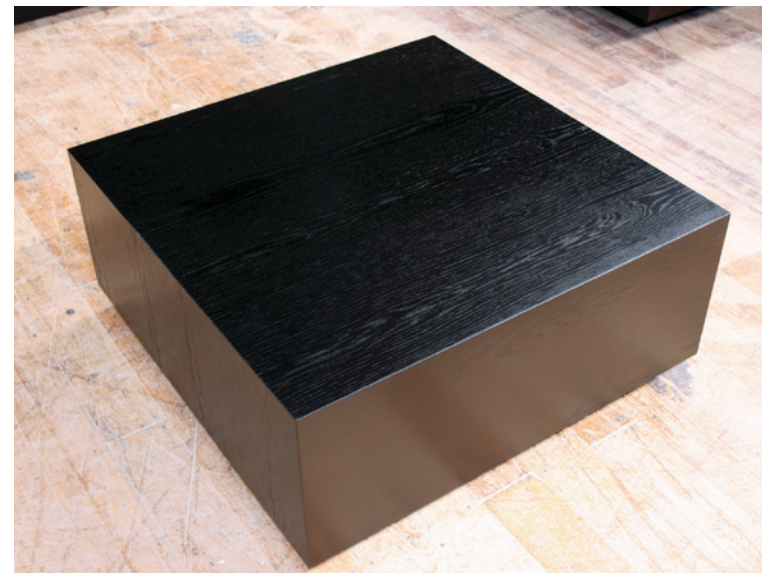

MD COFFEE TABLE - 44mm BOX - 1200W x 700D x 350H
example: OAK VENEER - NATURAL FINISH

MD COFFEE TABLE - BLOCK DESIGN - 800W x 800D x 350H
example: OAK VENEER - EXPRESSO