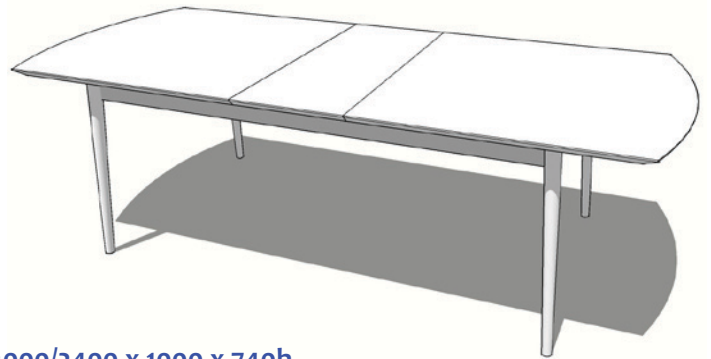

**OEUF COFFEE 1200 x 700 x 400h
D-END CHAMFER TOP + TAPER LEG
OPTION: 1DRAWER**

**OEUF COFFEE 800dia x 400h
CHAMFER TOP + TAPER LEG**

**OEUF COFFEE 1200 x 700 x 400h
CUBE HOLE + TAPER LEG**

**OEUF COFFEE 1000 x 1000 x 400h
CUBE HOLE + TAPER LEG**

**OEUF COFFEE 1200 x 700 x 400h
2DRAWER + TAPER LEG**

**OEUF CONSOLE 1500 x 400 x 740h
D-END CHAMFER TOP + 2DRAWER**

OEUF TABLE 1500sq x 740h
SHAPED CHAMFER TOP + TAPER LEG

OEUF TABLE 2000 x 1000 x 740h
D-END CHAMFER TOP + TAPER LEG

OEUF TABLE 1500dia x 740h
SHAPED CHAMFER TOP + TAPER LEG

OEUF DINING 2100 x 1050 x 740h
60TOP + TRUMPET LEG

OEUF EXTENSION 2000/2400 x 1000 x 740h
D-END CHAMFER TOP + TAPER LEG
400 CENTRE DROP LEAF

OEUF EXTENSION 2000/2400 x 1000 x 740h
60TOP + TRUMPET LEG
2 x 300 BUTTERFLY LEAF