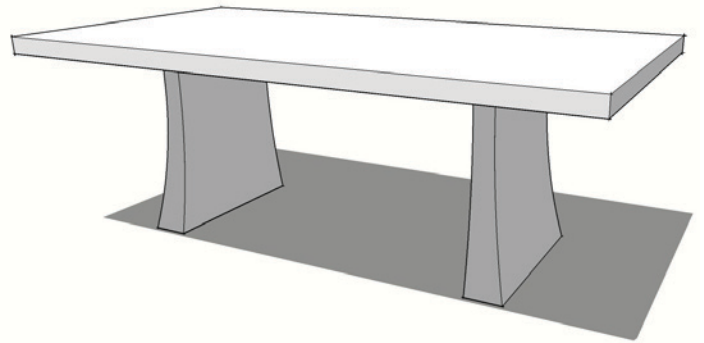

**OEUF COFFEE 1200 x 700 x 400h
D-END CHAMFER TOP + TAPER LEG
OPTION: 1DRAWER**

**OEUF COFFEE 800dia x 400h
CHAMFER TOP + TAPER LEG**

**OEUF COFFEE 1200 x 700 x 400h
CUBE HOLE + TAPER LEG**

**OEUF COFFEE 1000 x 1000 x 400h
CUBE HOLE + TAPER LEG**

**OEUF COFFEE 1200 x 700 x 400h
2DRAWER + TAPER LEG**

**OEUF CONSOLE 1500 x 400 x 740h
D-END CHAMFER TOP + 2DRAWER**

OEUF TABLE 1500sq x 740h
SHAPED CHAMFER TOP + TAPER LEG

OEUF TABLE 2000 x 1000 x 740h
D-END CHAMFER TOP + TAPER LEG

OEUF TABLE 1500dia x 740h
SHAPED CHAMFER TOP + TAPER LEG

OEUF DINING 2100 x 1050 x 740h
60TOP + TRUMPET LEG

OEUF EXTENSION 2000/2400 x 1000 x 740h
D-END CHAMFER TOP + TAPER LEG
400 CENTRE DROP LEAF

OEUF EXTENSION 2000/2400 x 1000 x 740h
60TOP + TRUMPET LEG
2 x 300 BUTTERFLY LEAF