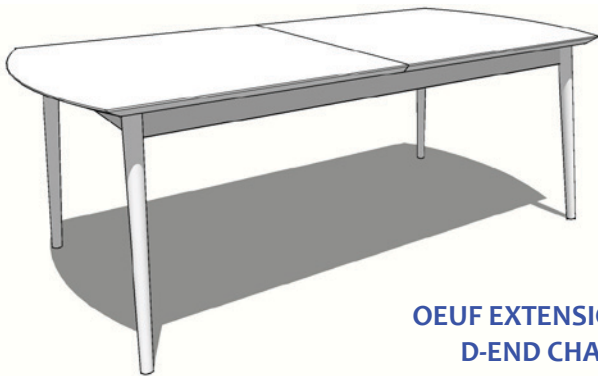

**OEUF COFFEE 1200 x 700 x 400h
D-END CHAMFER TOP + TAPER LEG
OPTION: 1DRAWER**

**OEUF COFFEE 800dia x 400h
CHAMFER TOP + TAPER LEG**

**OEUF COFFEE 1200 x 700 x 400h
CUBE HOLE + TAPER LEG**

**OEUF COFFEE 1000 x 1000 x 400h
CUBE HOLE + TAPER LEG**

**OEUF COFFEE 1200 x 700 x 400h
2DRAWER + TAPER LEG**

**OEUF CONSOLE 1500 x 400 x 740h
D-END CHAMFER TOP + 2DRAWER**

OEUF TABLE 1500sq x 740h
SHAPED CHAMFER TOP + TAPER LEG

OEUF TABLE 2000 x 1000 x 740h
D-END CHAMFER TOP + TAPER LEG

OEUF TABLE 1500dia x 740h
SHAPED CHAMFER TOP + TAPER LEG

OEUF DINING 2100 x 1050 x 740h
60TOP + TRUMPET LEG

OEUF EXTENSION 2000/2400 x 1000 x 740h
D-END CHAMFER TOP + TAPER LEG
400 CENTRE DROP LEAF

OEUF EXTENSION 2000/2400 x 1000 x 740h
60TOP + TRUMPET LEG
2 x 300 BUTTERFLY LEAF