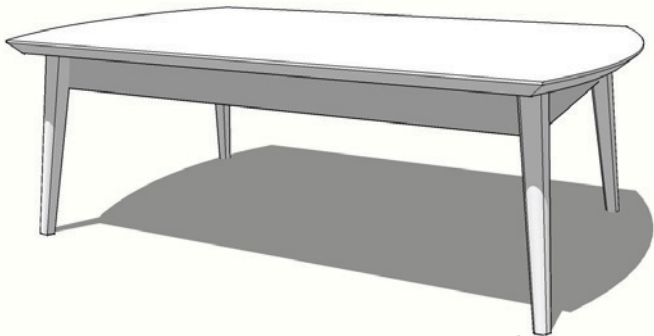

Production capabilities extend from 1 off bespoke handcrafted design pieces, through to complete hotel fit out work.

**OEUF LAMP 500dia x 500h
CHAMFER TOP + TAPER LEG**

**OEUF LAMP 400 x 400 x 600h
CUBE HOLE + TAPER LEG**

**OEUF COFFEE 1200 x 700 x 400h
D-END CHAMFER TOP + TAPER LEG
OPTION: 1DRAWER**

**OEUF COFFEE 800dia x 400h
CHAMFER TOP + TAPER LEG**

**OEUF COFFEE 1200 x 700 x 400h
CUBE HOLE + TAPER LEG**

**OEUF COFFEE 1000 x 1000 x 400h
CUBE HOLE + TAPER LEG**