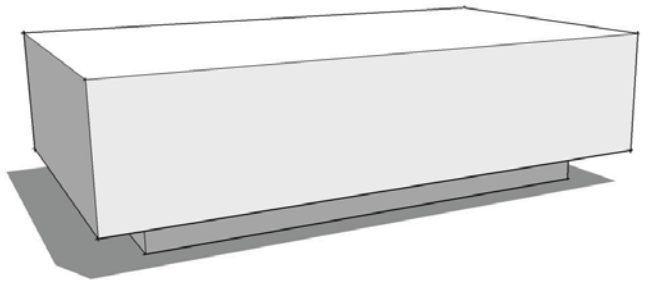

**MD LAMP 400 x 400 x 550h
BLOCK DESIGN**

**MD LAMP 500sq x 500h
10mm GLASS TOP + XBASE**

**MD LAMP 400 x 400 x
550h
OPEN SIDE**

**MD LAMP 400 x 400 x 550h
60mm Z-END**

**MD LAMP 500dia x 500h
45TOP + XBASE**

**MD LAMP 500sq x 500h
45TOP + XBASE**

**MD LAMP 500d
10mm GLASS TO**

**MD COFFEE 1200 x 700 x 350h
BOX 44mm**

**MD COFFEE 1200 x 700 x 350h
2DRAWER**

**MD COFFEE 1200 x 700 x 350h
CUBE HOLE**

**MD COFFEE 1200 x 700 x 350h
BLOCK DESIGN**

**MD COFFEE 1000 x 1000 x 350h
BOX 44mm**

**MD COFFEE 1200 x 700 x 350h
BOX 44mm + CASTORS**

**MD COFFEE 1200 x 700 x 380h
3TIER + CHROME TUBE**

**MD COFFEE 1000 x 1000 x 380h
3TIER + CHROME TUBE**

**MD COFFEE 1000dia x 380h
45TOP + XBASE**