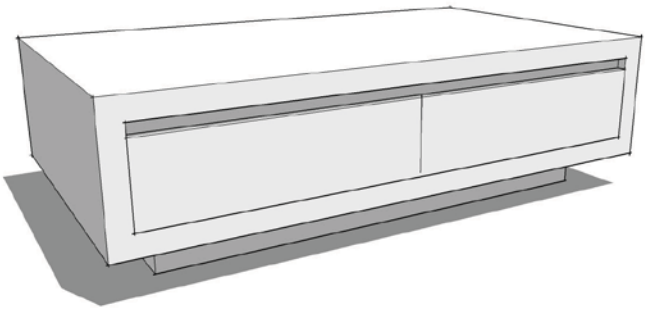

**MD LAMP 400 x 400 x 550h
BLOCK DESIGN**

**MD LAMP 500sq x 500h
10mm GLASS TOP + XBASE**

**MD LAMP 400 x 400 x
550h
OPEN SIDE**

**MD LAMP 400 x 400 x 550h
60mm Z-END**

**MD LAMP 500dia x 500h
45TOP + XBASE**

**MD LAMP 500sq x 500h
45TOP + XBASE**

**MD LAMP 500d
10mm GLASS TO**

**MD COFFEE 1200 x 700 x 350h
BOX 44mm**

**MD COFFEE 1200 x 700 x 350h
2DRAWER**

**MD COFFEE 1200 x 700 x 350h
CUBE HOLE**

**MD COFFEE 1200 x 700 x 350h
BLOCK DESIGN**

**MD COFFEE 1000 x 1000 x 350h
BOX 44mm**

**MD COFFEE 1200 x 700 x 350h
BOX 44mm + CASTORS**

**MD COFFEE 1200 x 700 x 380h
3TIER + CHROME TUBE**

**MD COFFEE 1000 x 1000 x 380h
3TIER + CHROME TUBE**

**MD COFFEE 1000dia x 380h
45TOP + XBASE**