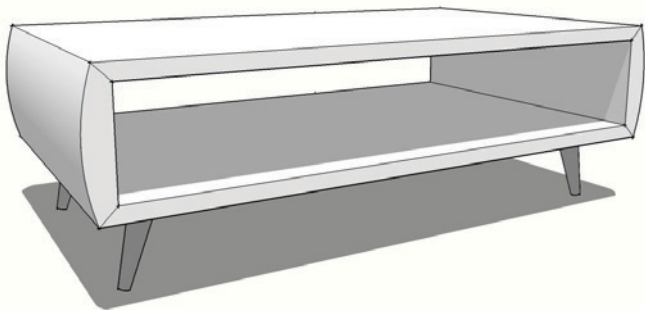

Production capabilities extend from 1 off bespoke handcrafted design pieces, through to complete hotel fit out work.

**OEUF LAMP 500dia x 500h
CHAMFER TOP + TAPER LEG**

**OEUF LAMP 400 x 400 x 600h
CUBE HOLE + TAPER LEG**

**OEUF COFFEE 1200 x 700 x 400h
D-END CHAMFER TOP + TAPER LEG
OPTION: 1DRAWER**

**OEUF COFFEE 800dia x 400h
CHAMFER TOP + TAPER LEG**

**OEUF COFFEE 1200 x 700 x 400h
CUBE HOLE + TAPER LEG**

**OEUF COFFEE 1000 x 1000 x 400h
CUBE HOLE + TAPER LEG**