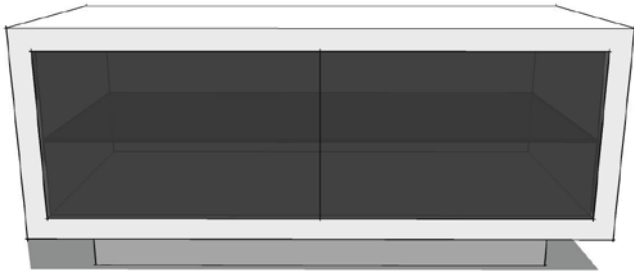

**MD COFFEE 1000 x 1000 x 380h
45TOP + XBASE**

**MD COFFEE 1000dia x 380h
10mm GLASS TOP + XBASE**

**MD COFFEE 1000 x 1000 x 380h
10mm GLASS TOP + XBASE**

**MD CONSOLE 1300 x 400 x 740h
2DRAWER + HBASE**

**MD COFFEE 1000dia x 400h
10mm GLASS TOP + 3CROSS LEG**

**MD CONSOLE 1500 x 400 x 740h
2DRAWER + HBASE**

**MD CONSOLE 1800 x 400 x 740h
3DRAWER + HBASE**

**MD ENTERTAIN 1200 x 500 x 510h
2GLASS DOOR**

**MD ENTERTAIN 1200 x 500 x 510h
1GLASS DOOR + RH SHELF**

**MD ENTERTAIN 1200 x 500 x 510h
OPEN SHELF + 2DRAWER**

**MD ENTERTAIN 1200 x 500 x 510h
1GLASS DOOR + 2DRAWER**

**MD ENTERTAIN 1500 x 500 x 510h
3GLASS DOOR**

**MD ENTERTAIN 1500 x 500 x 510h
1GLASS DOOR + RH SHELF**