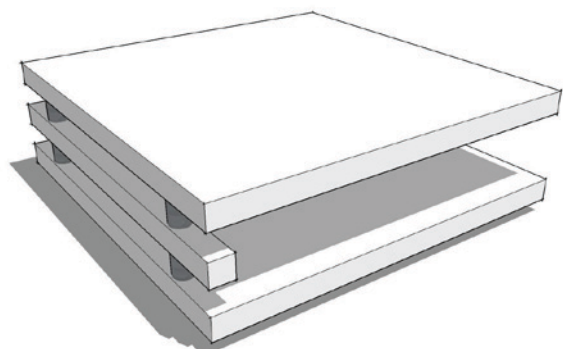

**MD LAMP 400 x 400 x 550h
BLOCK DESIGN**

**MD LAMP 500sq x 500h
10mm GLASS TOP + XBASE**

**MD LAMP 400 x 400 x
550h
OPEN SIDE**

**MD LAMP 400 x 400 x 550h
60mm Z-END**

**MD LAMP 500dia x 500h
45TOP + XBASE**

**MD LAMP 500sq x 500h
45TOP + XBASE**

**MD LAMP 500d
10mm GLASS TO**

**MD COFFEE 1200 x 700 x 350h
BOX 44mm**

**MD COFFEE 1200 x 700 x 350h
2DRAWER**

**MD COFFEE 1200 x 700 x 350h
CUBE HOLE**

**MD COFFEE 1200 x 700 x 350h
BLOCK DESIGN**

**MD COFFEE 1000 x 1000 x 350h
BOX 44mm**

**MD COFFEE 1200 x 700 x 350h
BOX 44mm + CASTORS**

**MD COFFEE 1200 x 700 x 380h
3TIER + CHROME TUBE**

**MD COFFEE 1000 x 1000 x 380h
3TIER + CHROME TUBE**

**MD COFFEE 1000dia x 380h
45TOP + XBASE**