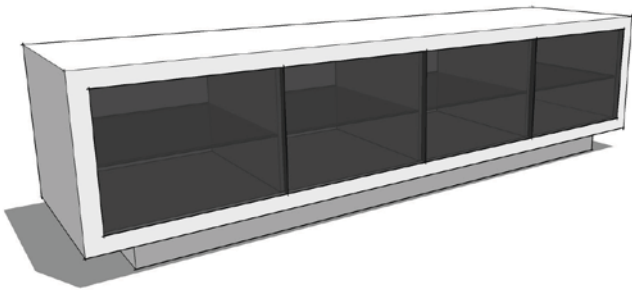

**MD COFFEE 1000dia x 400h
10mm GLASS TOP + 3CROSS LEG**

**MD CONSOLE 1500 x 400 x 740h
2DRAWER + HBASE**

**MD CONSOLE 1800 x 400 x 740h
3DRAWER + HBASE**

**MD ENTERTAIN 1200 x 500 x 510h
2GLASS DOOR**

**MD ENTERTAIN 1200 x 500 x 510h
1GLASS DOOR + RH SHELF**

**MD ENTERTAIN 1200 x 500 x 510h
OPEN SHELF + 2DRAWER**

**MD ENTERTAIN 1200 x 500 x 510h
1GLASS DOOR + 2DRAWER**

**MD ENTERTAIN 1500 x 500 x 510h
3GLASS DOOR**

**MD ENTERTAIN 1500 x 500 x 510h
1GLASS DOOR + RH SHELF**

**MD ENTERTAIN 1500 x 500 x 510h
2GLASS DOOR + OPEN SHELF + DRAWER**

**MD ENTERTAIN 1500 x 500 x 510h
2GLASS DOOR + SHELF**

**MD ENTERTAIN 1500 x 500 x 510h
OPEN SHELF + 3DRAWER**

**MD ENTERTAIN 1500 x 500 x 510h
2GLASS DOOR + 2DRAWER**

**MD ENTERTAIN 1970 x 500 x 510h
4GLASS DOOR**

**MD ENTERTAIN 1970 x 500 x 510h
2GLASS DOOR + SHELF**

**MD ENTERTAIN 1970 x 500 x 510h
2GLASS DOOR + RH SHELF**

**MD ENTERTAIN 1970 x 500 x 510h
2GLASS DOOR + OPEN SHELF + 2DRAWER**