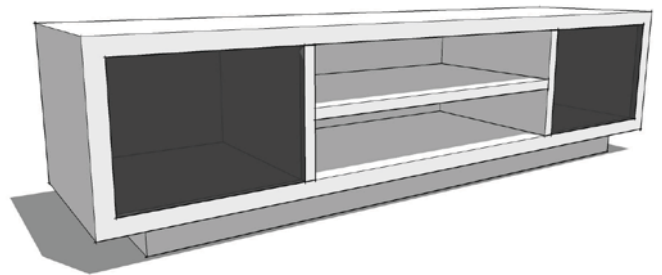

**MD COFFEE 1000dia x 400h
10mm GLASS TOP + 3CROSS LEG**

**MD CONSOLE 1500 x 400 x 740h
2DRAWER + HBASE**

**MD CONSOLE 1800 x 400 x 740h
3DRAWER + HBASE**

**MD ENTERTAIN 1200 x 500 x 510h
2GLASS DOOR**

**MD ENTERTAIN 1200 x 500 x 510h
1GLASS DOOR + RH SHELF**

**MD ENTERTAIN 1200 x 500 x 510h
OPEN SHELF + 2DRAWER**

**MD ENTERTAIN 1200 x 500 x 510h
1GLASS DOOR + 2DRAWER**

**MD ENTERTAIN 1500 x 500 x 510h
3GLASS DOOR**

**MD ENTERTAIN 1500 x 500 x 510h
1GLASS DOOR + RH SHELF**

**MD ENTERTAIN 1500 x 500 x 510h
2GLASS DOOR + OPEN SHELF + DRAWER**

**MD ENTERTAIN 1500 x 500 x 510h
2GLASS DOOR + SHELF**

**MD ENTERTAIN 1500 x 500 x 510h
OPEN SHELF + 3DRAWER**

**MD ENTERTAIN 1500 x 500 x 510h
2GLASS DOOR + 2DRAWER**

**MD ENTERTAIN 1970 x 500 x 510h
4GLASS DOOR**

**MD ENTERTAIN 1970 x 500 x 510h
2GLASS DOOR + SHELF**

**MD ENTERTAIN 1970 x 500 x 510h
2GLASS DOOR + RH SHELF**

**MD ENTERTAIN 1970 x 500 x 510h
2GLASS DOOR + OPEN SHELF + 2DRAWER**