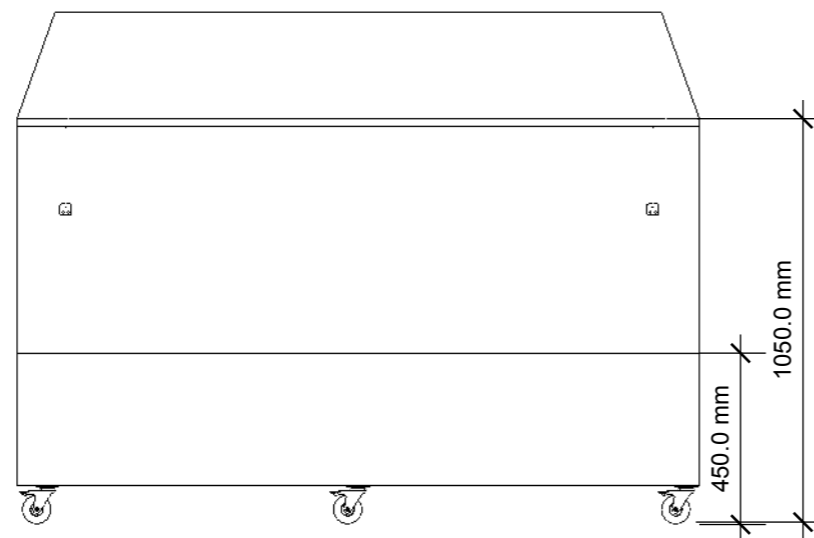

ERGOSTYLE STREAM BOOTH

- The Stream is a straight high-backed seating option
- It can come with either castors or fixed feet and either with an attached leaner or without
- Suitable for either collaborative working environments or banquette dining seating
- Available in any suitable upholstery fabric.

Dimensions: overall 1800L x xxD x 1250H; seat 470H x 500D; back 1250H; leaner 1050H x 300D; or can be customised to suit
Fabric requirements: back 3.7m; seat 3.2m
Warranty: 5 Years
Lead times: 20 working days
Finishes and materials: MDF and wood framing; high density foam; upholstery fabric; MDF leaner covered with low pressure laminate and PVC edging