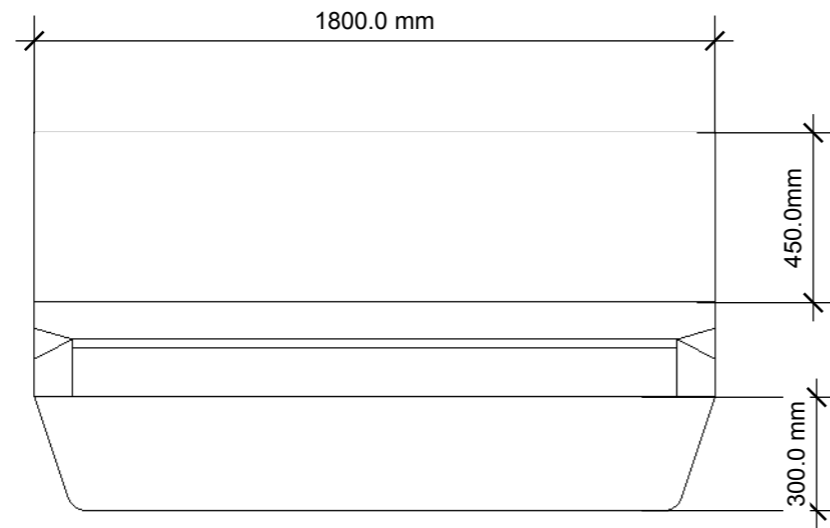

ERGOSTYLE STREAM BOOTH

- The Stream is a straight high-backed seating option
- It can come with either castors or fixed feet and either with an attached leaner or without
- Suitable for either collaborative working environments or banquette dining seating
- Available in any suitable upholstery fabric.

Dimensions: overall 1800L x xxD x 1250H; seat 470H x 500D; back 1250H; leaner 1050H x 300D; or can be customised to suit
Fabric requirements: back 3.7m; seat 3.2m
Warranty: 5 Years
Lead times: 20 working days
Finishes and materials: MDF and wood framing; high density foam; upholstery fabric; MDF leaner covered with low pressure laminate and PVC edging