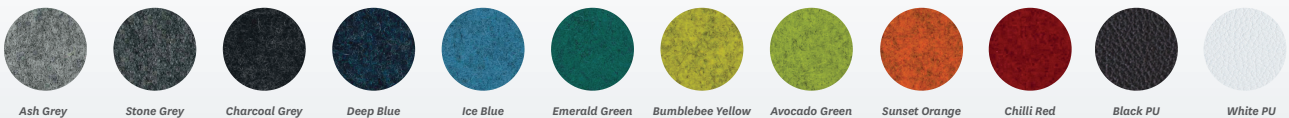

Oak legs available for both chair and stool options.

Ash Grey

Stone Grey

Charcoal Grey

Deep Blue

Ice Blue

Emerald Green

Bumblebee Yellow

Avocado Green

Sunset Orange

Chilli Red

Black PU

White PU

LUNA MOBILE CHAIR

Seat height: 440mm
Seat width: 470mm
Seat depth: 440mm
Overall height: 800mm
Seat Pad: 450mm

LUNA OAK CHAIR

Seat height: 420mm
Seat width: 470mm
Seat depth: 440mm
Overall height: 790mm
Seat Pad: 450mm

LUNA OAK STOOL

Seat height: 740mm
Seat width: 410mm
Seat depth: 350mm
Overall height: 1000mm
Seat Pad: 380mm