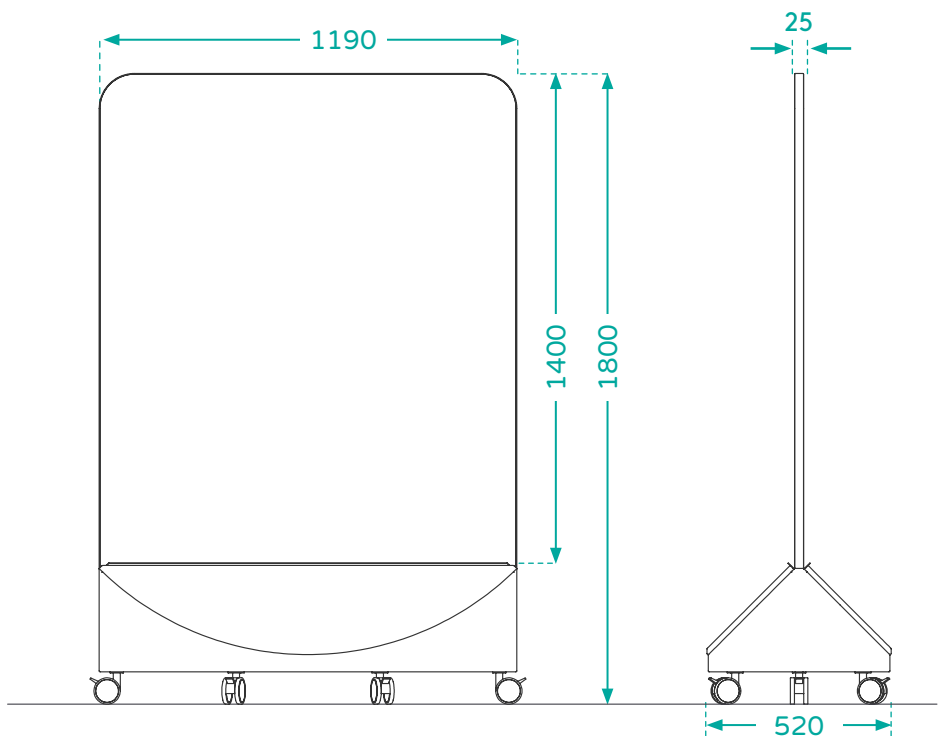

A PLN Group Brand

TRIBAL

MOBILE BOARD

Designed by IQ Commercial

TRIBAL MOBILE BOARD

by IQ COMMERCIAL

About

Tribal is a mobile presentation board that enhances collaboration spaces within the agile workplace. Ideal for group presentations or brainstorming sessions, Tribal is a large canvas for noting down, sharing and preserving ideas.

Sturdy, yet lightweight enough to easily manoeuvre around the office, the double-sided structure can act as a flexible partition to share between teams.

Accessory trays on both sides keeps markers and erasers handy.

Dimensions 1190L x 520W x 1800H

Specifications

- MDF Board in three options:
 - 1) Whiteboard** - Double-sided erasable whiteboard vinyl (edgebanded)
 - 2) Pinboard** - Double-sided pinboard (acoustic panel available in 12 colours)
 - 3) Multipurpose Board** - Pinboard on one side, whiteboard on reverse.
- Base: upholstered MDF can be customised in fabric of choice to coordinate with team or company colours. (1m of each fabric)
- Six lockable castors
- Pinboard manufactured of 100% polyester fibers (including 65% post-consumer recycled material) - non-toxic, non-irritant and non-allergenic in 12 colours: