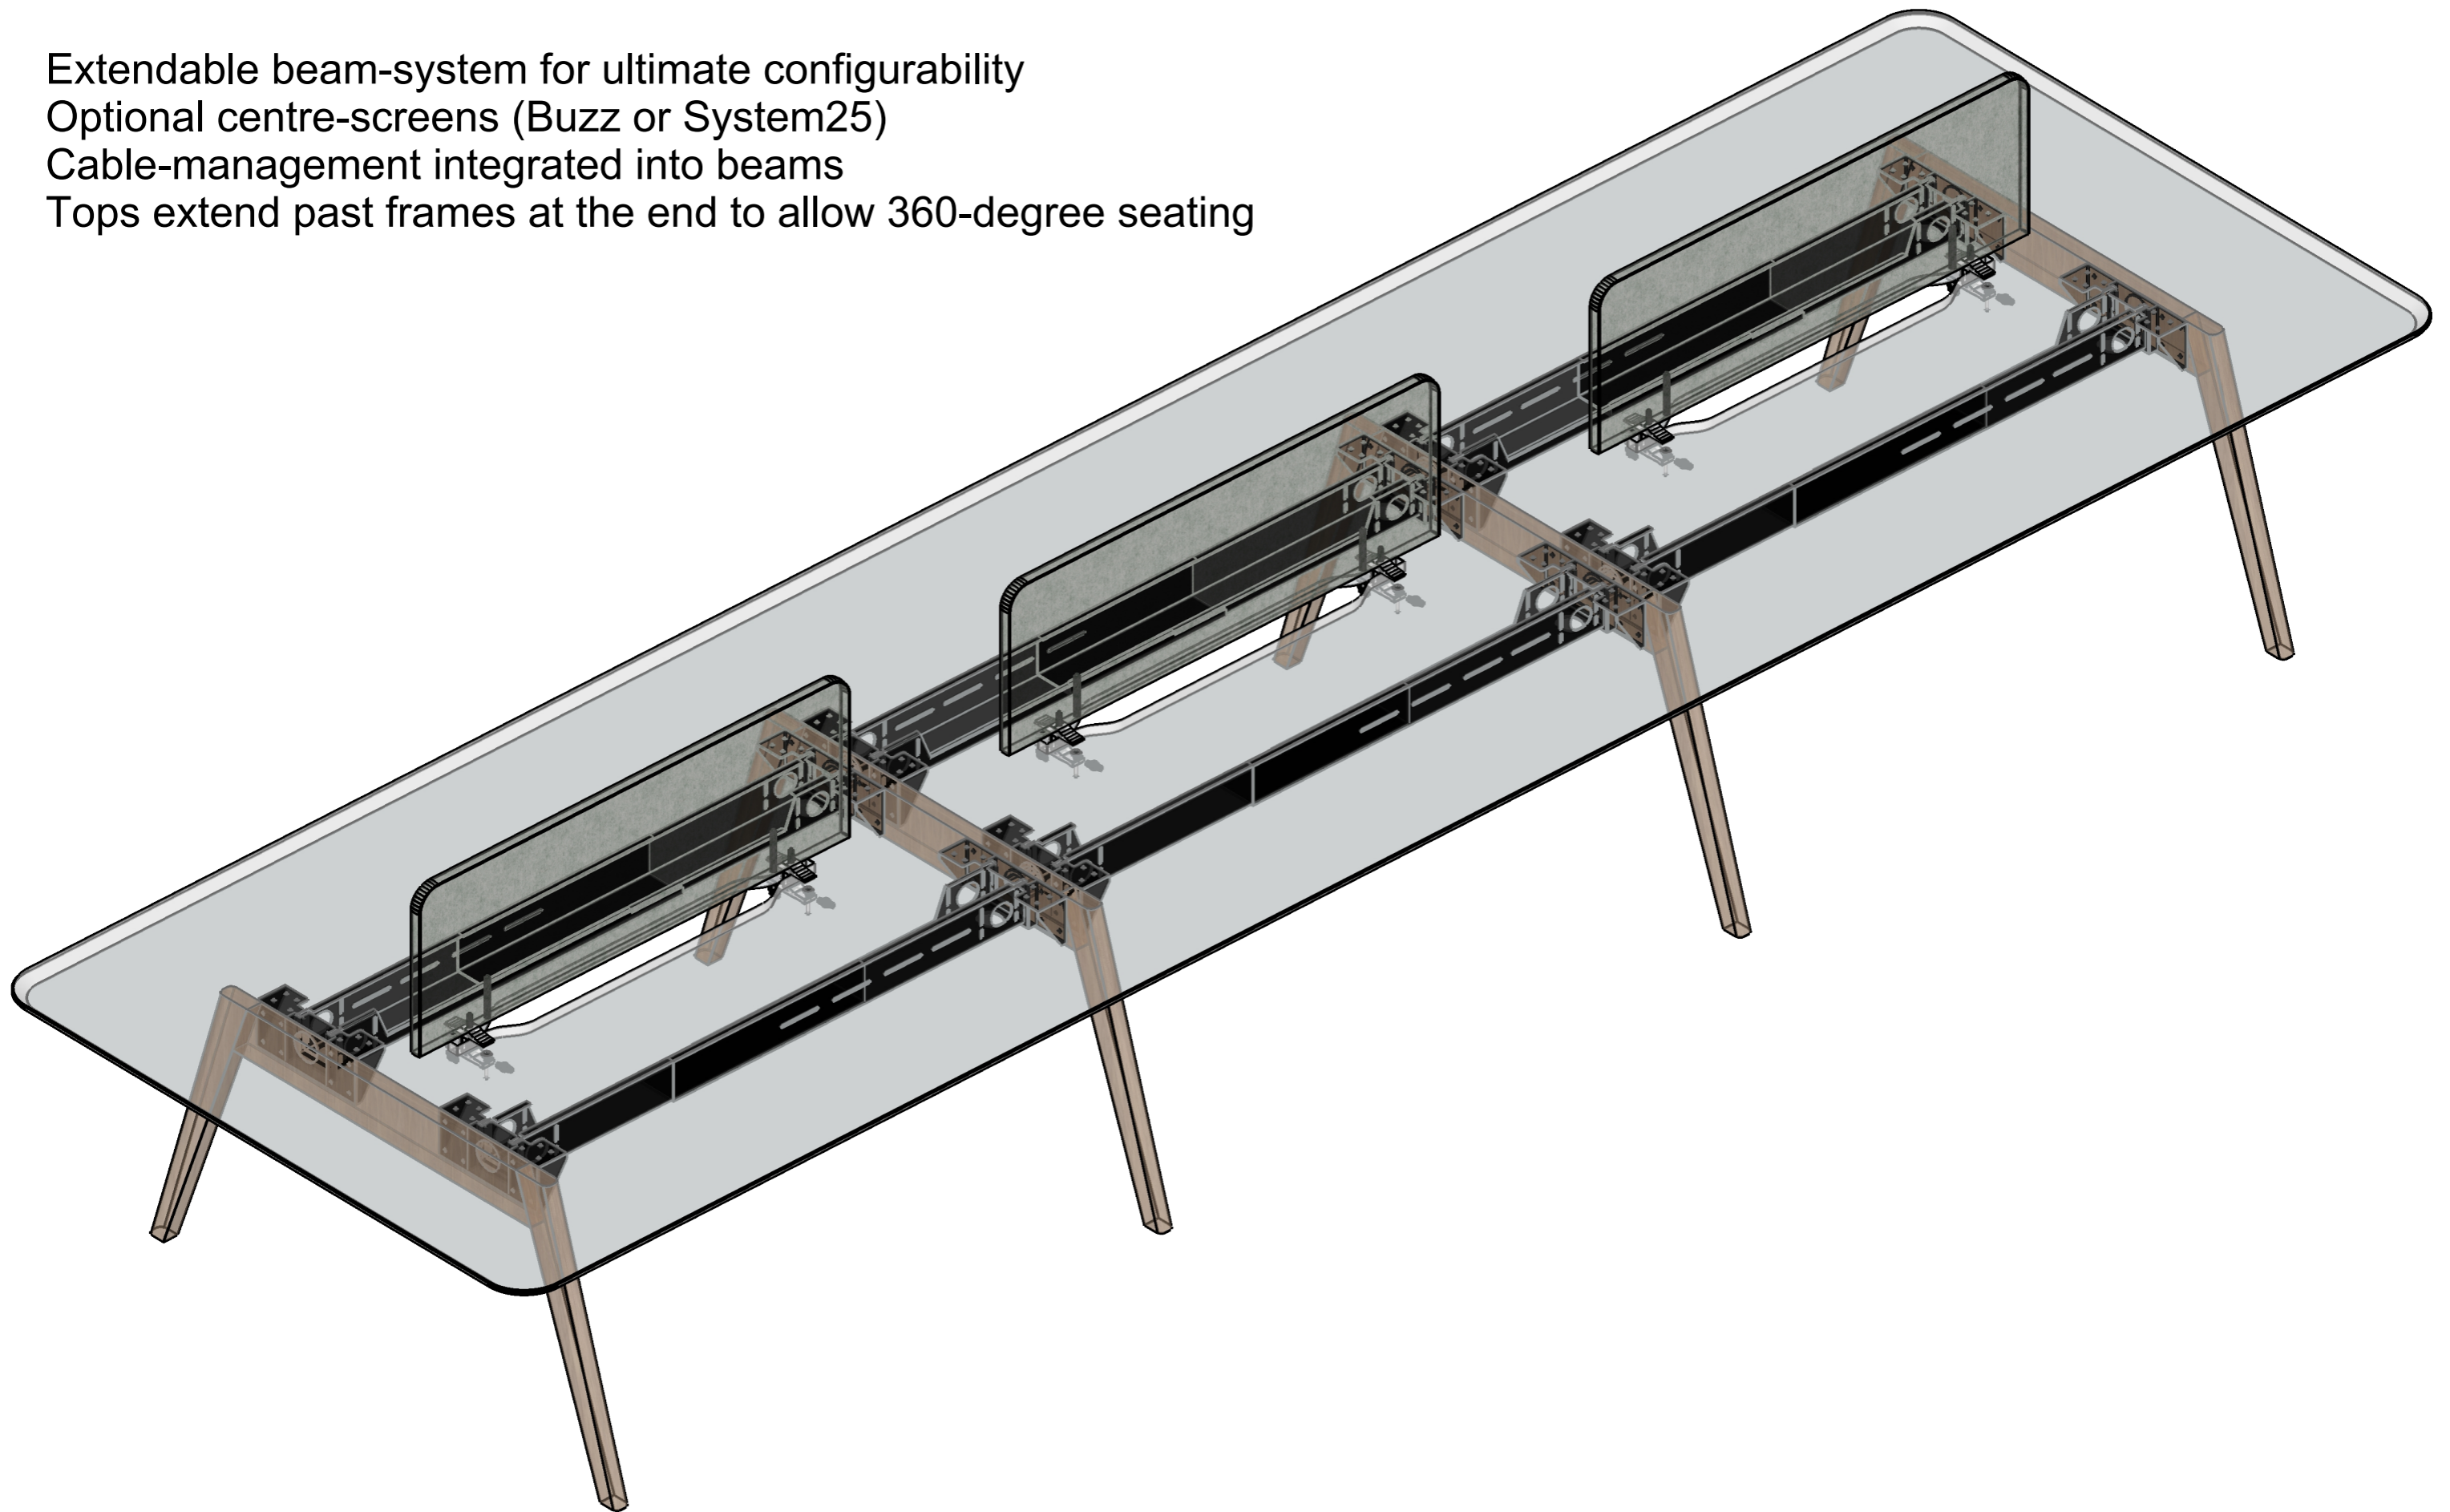

Extendable beam-system for ultimate configurability
Optional centre-screens (Buzz or System25)
Cable-management integrated into beams
Tops extend past frames at the end to allow 360-degree seating

DATA SHEET

Description - STANCE Touchdown Desk Pod

Product range - STANCE

Dimensions - 5400 x 1600 x 720mm - 6 user

DATA SHEET

Description - STANCE Touchdown Desk Pod

Product range - STANCE

Dimensions - 5400 x 1600 x 720mm - 6 user