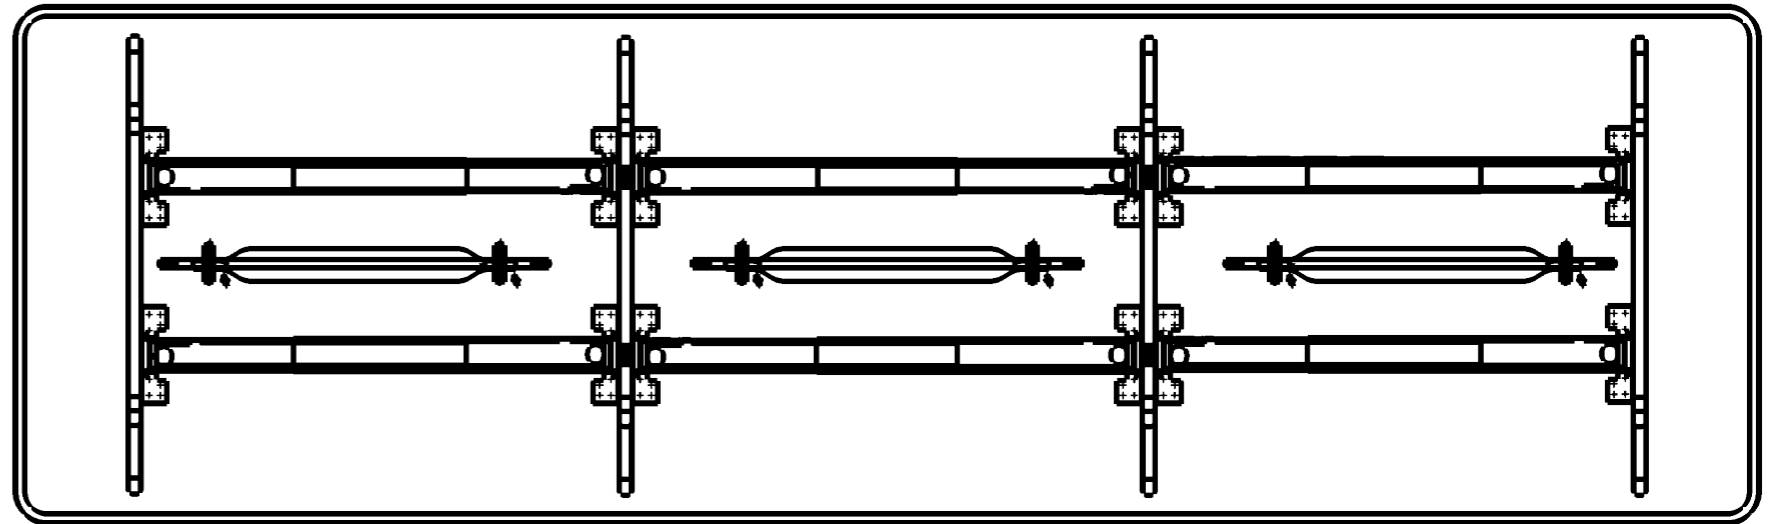

Extendable beam-system for ultimate configurability
Optional centre-screens (Buzz or System25)
Cable-management integrated into beams
Tops extend past frames at the end to allow 360-degree seating

DATA SHEET

Description - STANCE Touchdown Desk Pod

Product range - STANCE

Dimensions - 5400 x 1600 x 720mm - 6 user

DATA SHEET

Description - STANCE Touchdown Desk Pod

Product range - STANCE

Dimensions - 5400 x 1600 x 720mm - 6 user