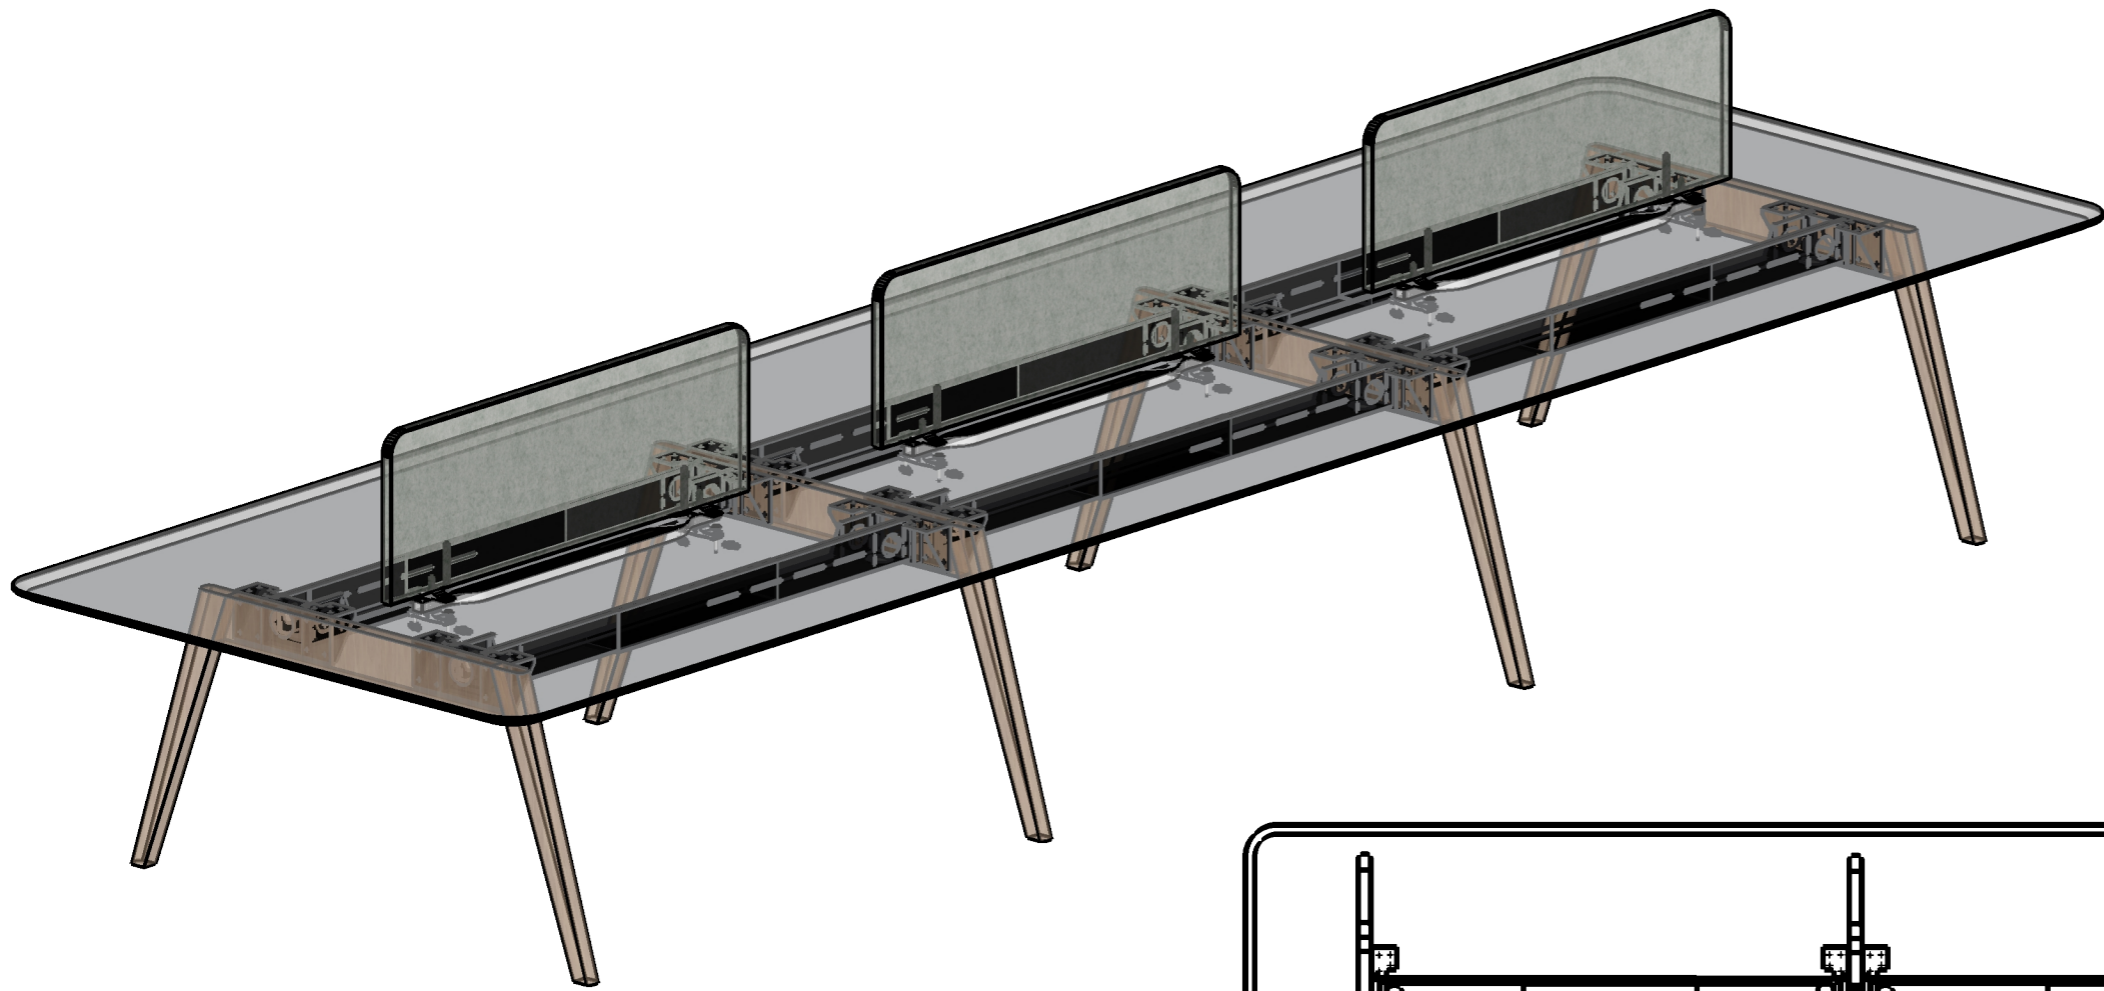

Extendable beam-system for ultimate configurability
Optional centre-screens (Buzz or System25)
Cable-management integrated into beams
Tops extend past frames at the end to allow 360-degree seating

DATA SHEET

Description - STANCE Touchdown Desk Pod

Product range - STANCE

Dimensions - 5400 x 1600 x 720mm - 6 user

DATA SHEET

Description - STANCE Touchdown Desk Pod

Product range - STANCE

Dimensions - 5400 x 1600 x 720mm - 6 user