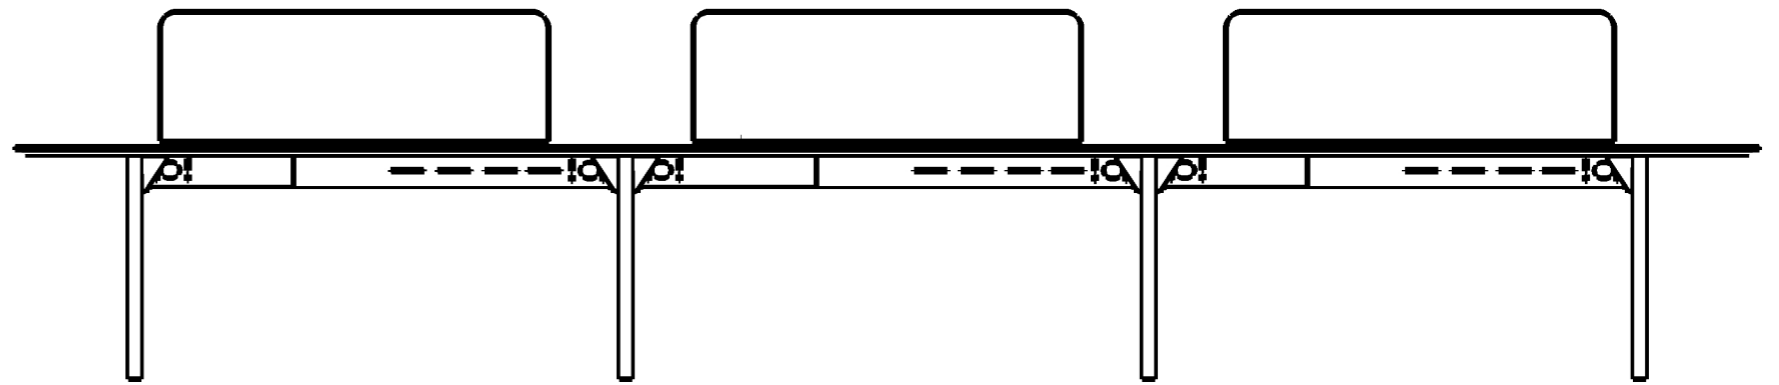

Extendable beam-system for ultimate configurability
Optional centre-screens (Buzz or System25)
Cable-management integrated into beams
Tops extend past frames at the end to allow 360-degree seating

DATA SHEET

Description - STANCE Touchdown Desk Pod

Product range - STANCE

Dimensions - 5400 x 1600 x 720mm - 6 user

DATA SHEET

Description - STANCE Touchdown Desk Pod

Product range - STANCE

Dimensions - 5400 x 1600 x 720mm - 6 user