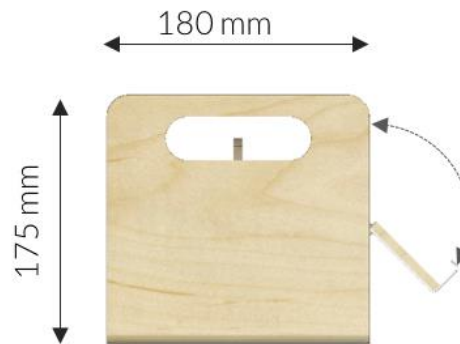

Design

Friendly. Combining the warmth of real wood with minimalistic white elements gives Gustav its friendly look - a welcome contrast to many traditional office environments.

Lightweight. Only 1265g for easy transport. Optimised construction method (plywood bending & aluminum) to ensure lightness and durability

Handy. Compartments are easily accessible, designed around the size of the human hand.

As small as possible, but big enough to fit all essential tools and belongings. The product size is optimised so Gustav fits easily in a standard locker.

Ergonomic. Laptop stand for 13" and 15" laptops.

Side View