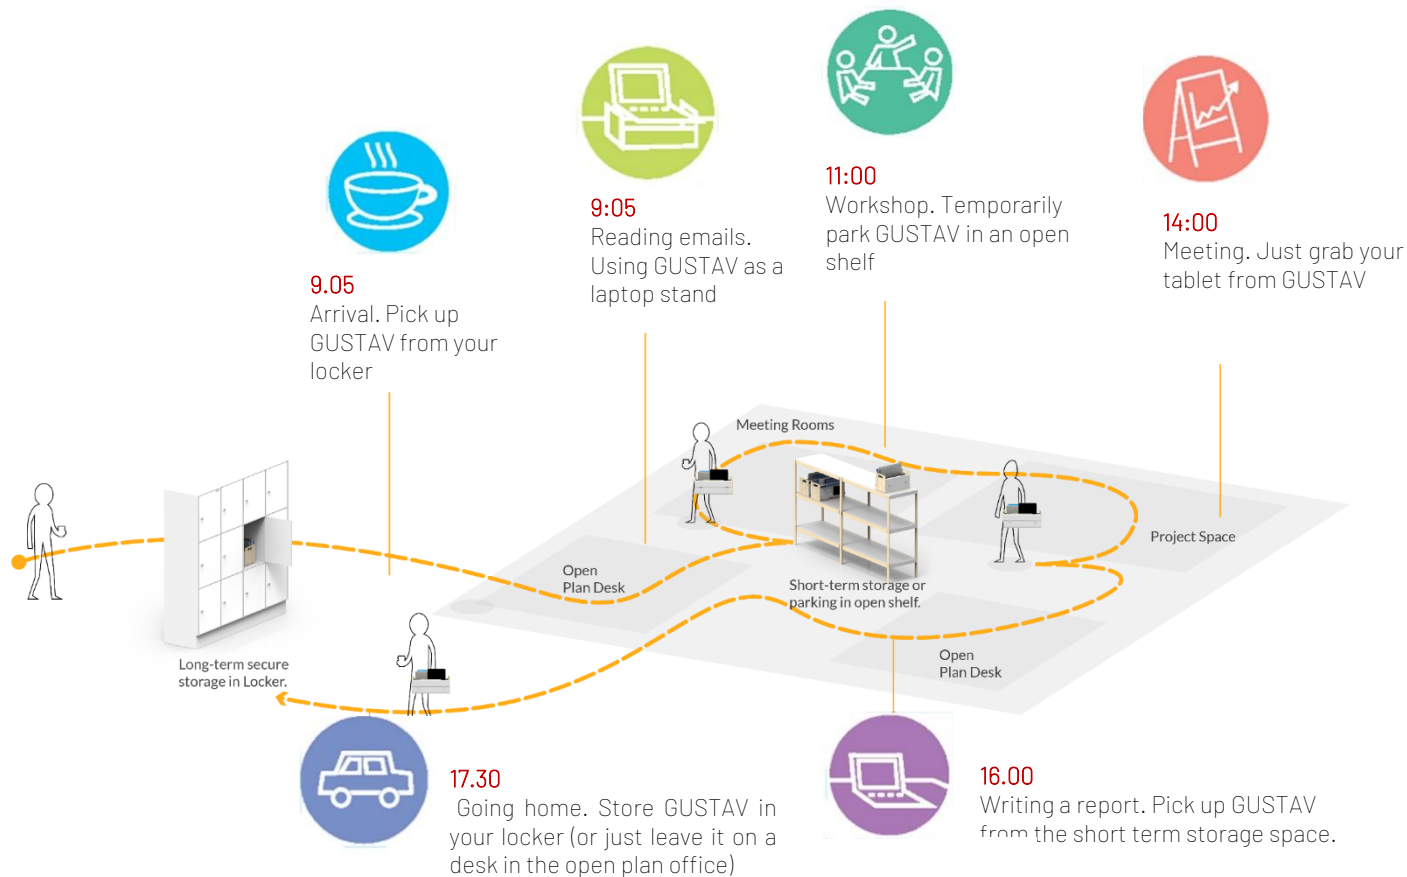

Gustav

Make Any Space Your Space

Light. Handy. Friendly. Yours.

Easy to move around the office

Packs up in seconds

Make any space your space

Activity-Based-Workers can personalise any space with Gustav.

Laptop stand

Enables an ergonomically correct posture in the office or at home

Designed for people in agile offices

Activity-based and co-working is the most significant change in workplace design. Many people no longer have a dedicated desk at work.

Gustav is there for you to store and move around all the stuff you need and love. The Activity Based Worker's new best friend.

Everything. Anytime. Anywhere.

Gustav occupies the space between your work locker and your personal bag. It is a semi-permanent hub; a place to store those essential work tools you don't take home but need when you are on the move around the office.

Handy. Compartments are easily accessible, designed around the size of the human hand.

As small as possible, but big enough to fit all essential tools and belongings. The product size is optimised so Gustav fits easily in a standard locker.