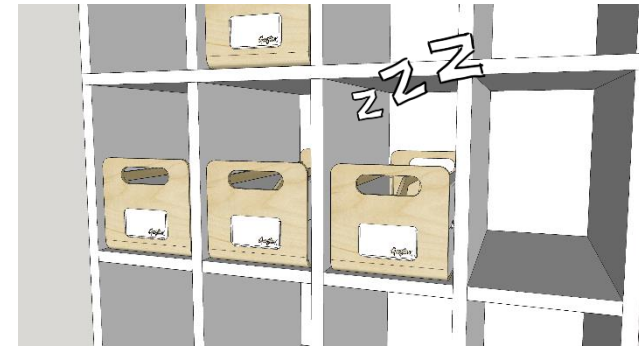

Casual Parking

Cost effective, shared and a space saver

A very cost and space efficient solution. Simply park Gustav, fast and easy.