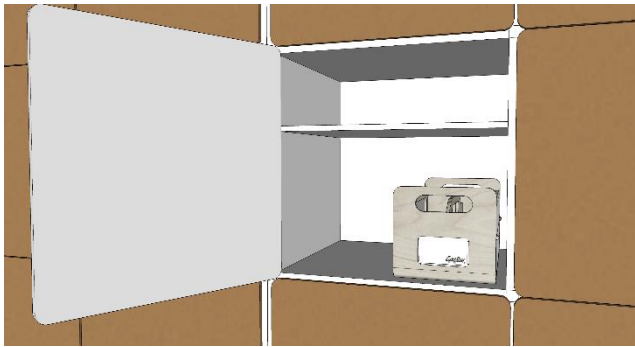

Gustav is there for you to store and move around all the stuff you need and love. The Activity Based Worker's new best friend.

Everything. Anytime. Anywhere.

Gustav occupies the space between your work locker and your personal bag. It is a semi-permanent hub; a place to store those essential work tools you don't take home but need when you are on the move around the office.

Gustav fits everything inside

Parking & Saving Space

Classic Locker

Personal and secure

Gustav loves lockers. The minimum required internal locker dimensions are: (L) 410x(W) 180x(H) 250mm

Secure Garage

Secure, shared and a space saver