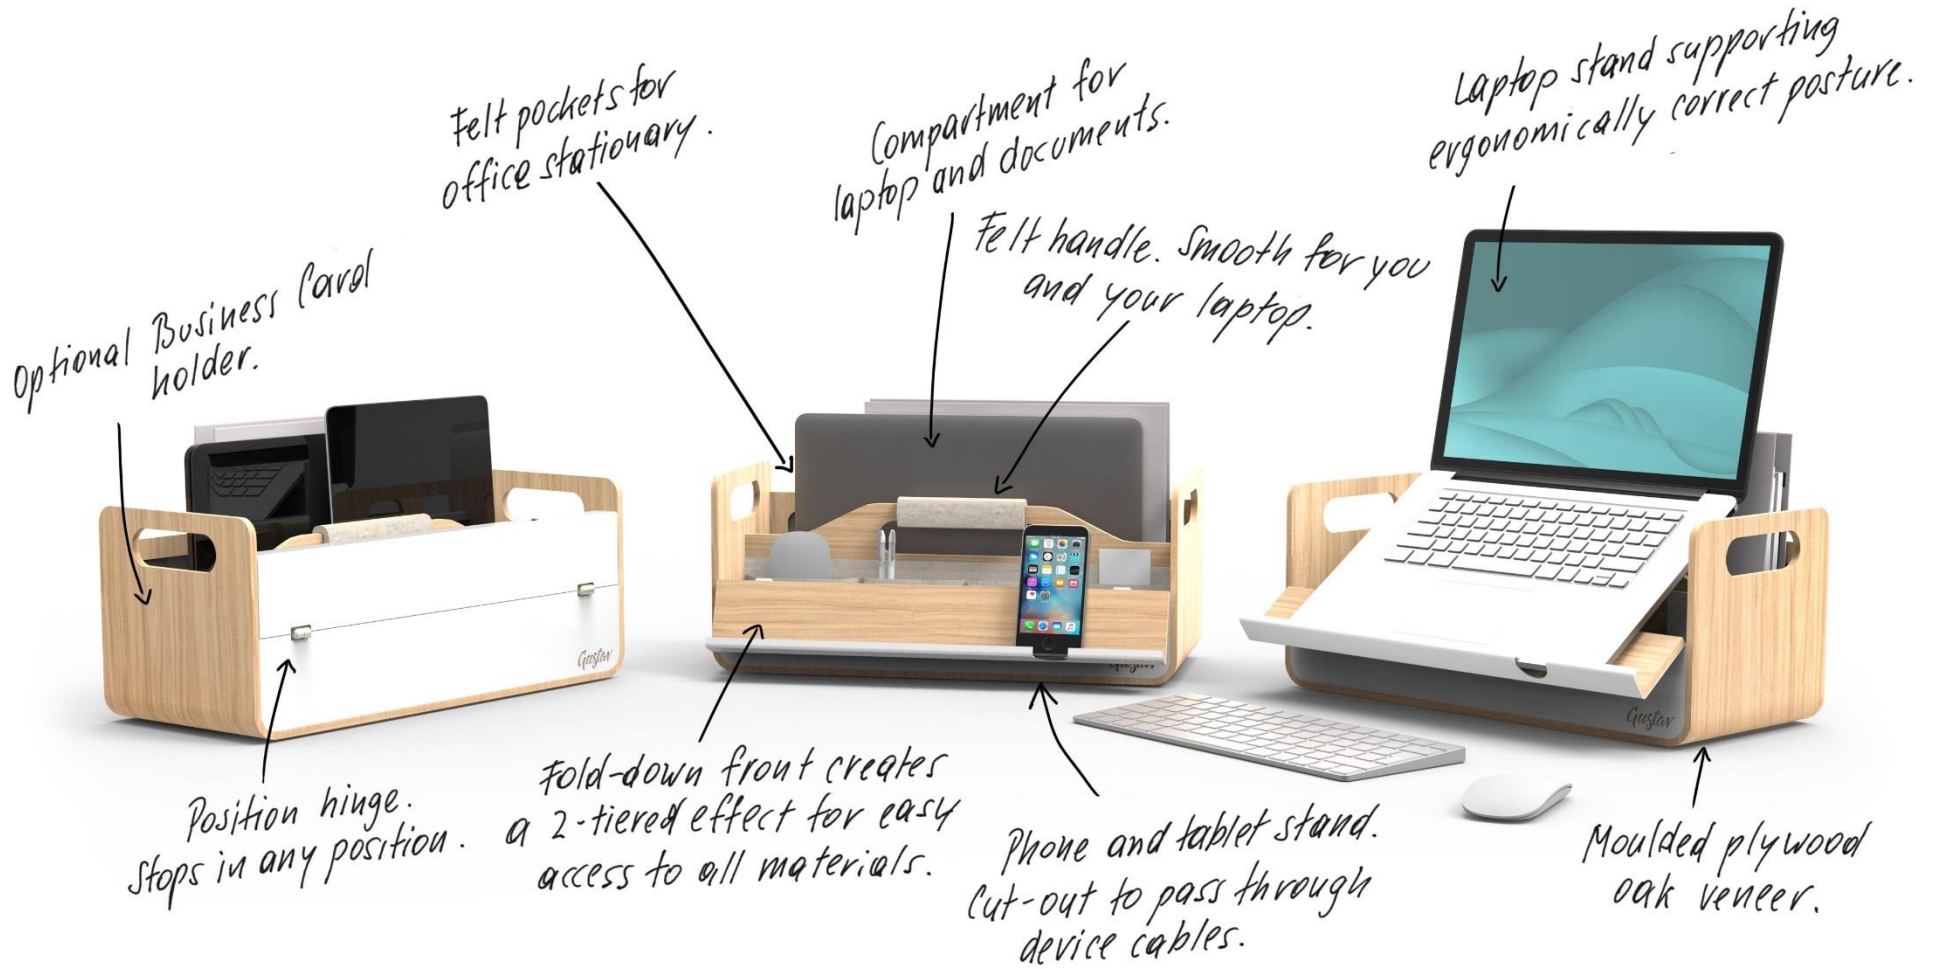

Gustav fits everything inside