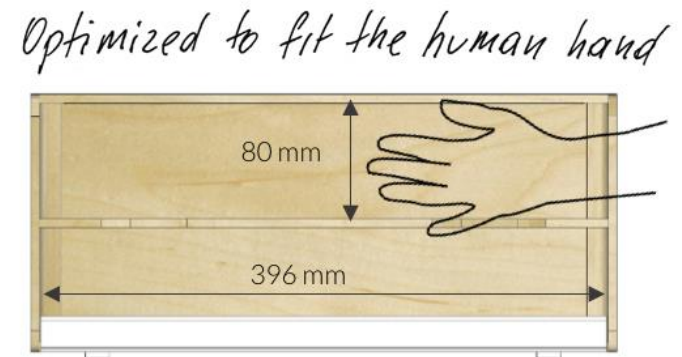

Handy. Compartments are easily accessible, designed around the size of the human hand.

As small as possible, but big enough to fit all essential tools and belongings. The product size is optimised so Gustav fits easily in a standard locker.

Ergonomic. Laptop stand for 13" and 15" laptops.

Front View

Side View

Top View

Gustav

info@ergostyle.co.nz

03 366 8810.

Christchurch showroom now located at
1091 Ferry Road, Ferrymead,
Christchurch Evil Genius Coworking Lair.