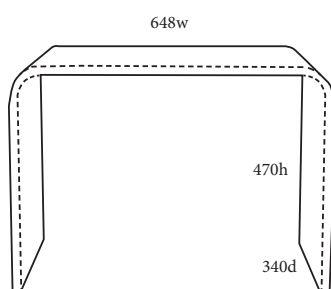

## Specifications (mm)

Indicative weight rating: 65kg

Link Upright Table:

Overall - 340w x 470d x 648h

Link Occasional table:

Overall - 648w x 340d x 470h

info@ergostyle.co.nz  
03 366 8810.  
Christchurch showroom now located at  
1091 Ferry Road, Ferrymead,  
Christchurch Evil Genius Coworking Lair.