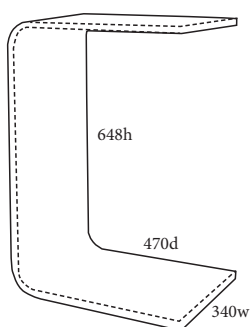

Konfurb Link Table

KON144-WD - Natural
KON144-WD3 - Black

Features

- Lightweight for ease of movement
- Heavy duty plywood laminate construction
- Exposed wooden edges
- Clear lacquer natural beech veneer or black stained beech veneer finishes
- Multi-use positions to suit applications

Specifications (mm)

Indicative weight rating: 65kg

Link Upright Table:

Overall - 340w x 470d x 648h

Link Occasional table:

Overall - 648w x 340d x 470h