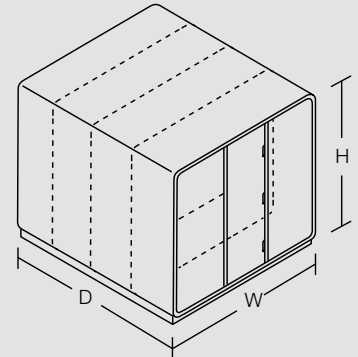

Dimensions

W: 2600 mm

D: 1800 to 3600 mm

H: 2300 mm

- 1 Sound-proofed glass panels
- 2 Aluminium-framed door with sound-proofing seal
- 3 Acoustic lined fabric panels
- 4 Led ceiling light with dimmer

- 5 Efficient ventilation system
- 6 Option to hang a Tv screen on the central panel
- 7 Independent, manual smooth lighting and ventilation rotary knobs