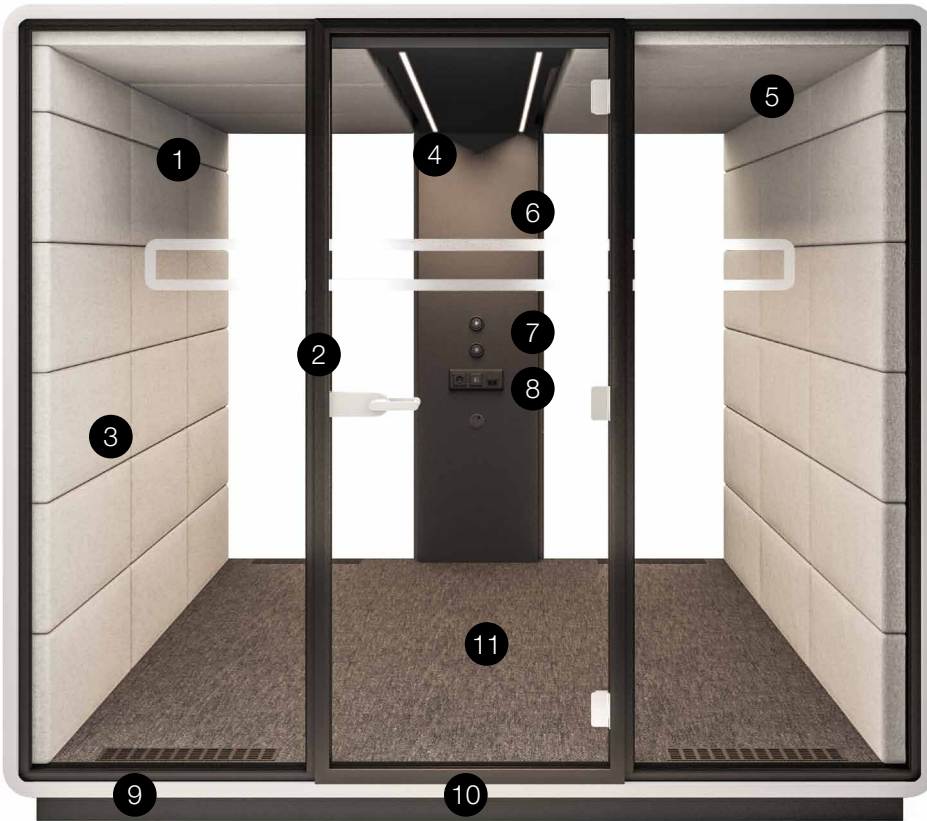

Dimensions

W: 2600 mm

D: 1800 to 3600 mm

H: 2300 mm

- 1 Sound-proofed glass panels
- 2 Aluminium-framed door with sound-proofing seal
- 3 Acoustic lined fabric panels
- 4 Led ceiling light with dimmer

- 5 Efficient ventilation system
- 6 Option to hang a Tv screen on the central panel
- 7 Independent, manual smooth lighting and ventilation rotary knobs

- 8 Power module (power + usb + rJ45)
- 9 Levelled floor
- 10 Mobile design facilitates relocation with only some disassembly required
- 11 Fits 4, 6 or 8 chairs (depending on the number of modules)

AVAILABLE TRIM VERSIONS FOR HUSH MEET L