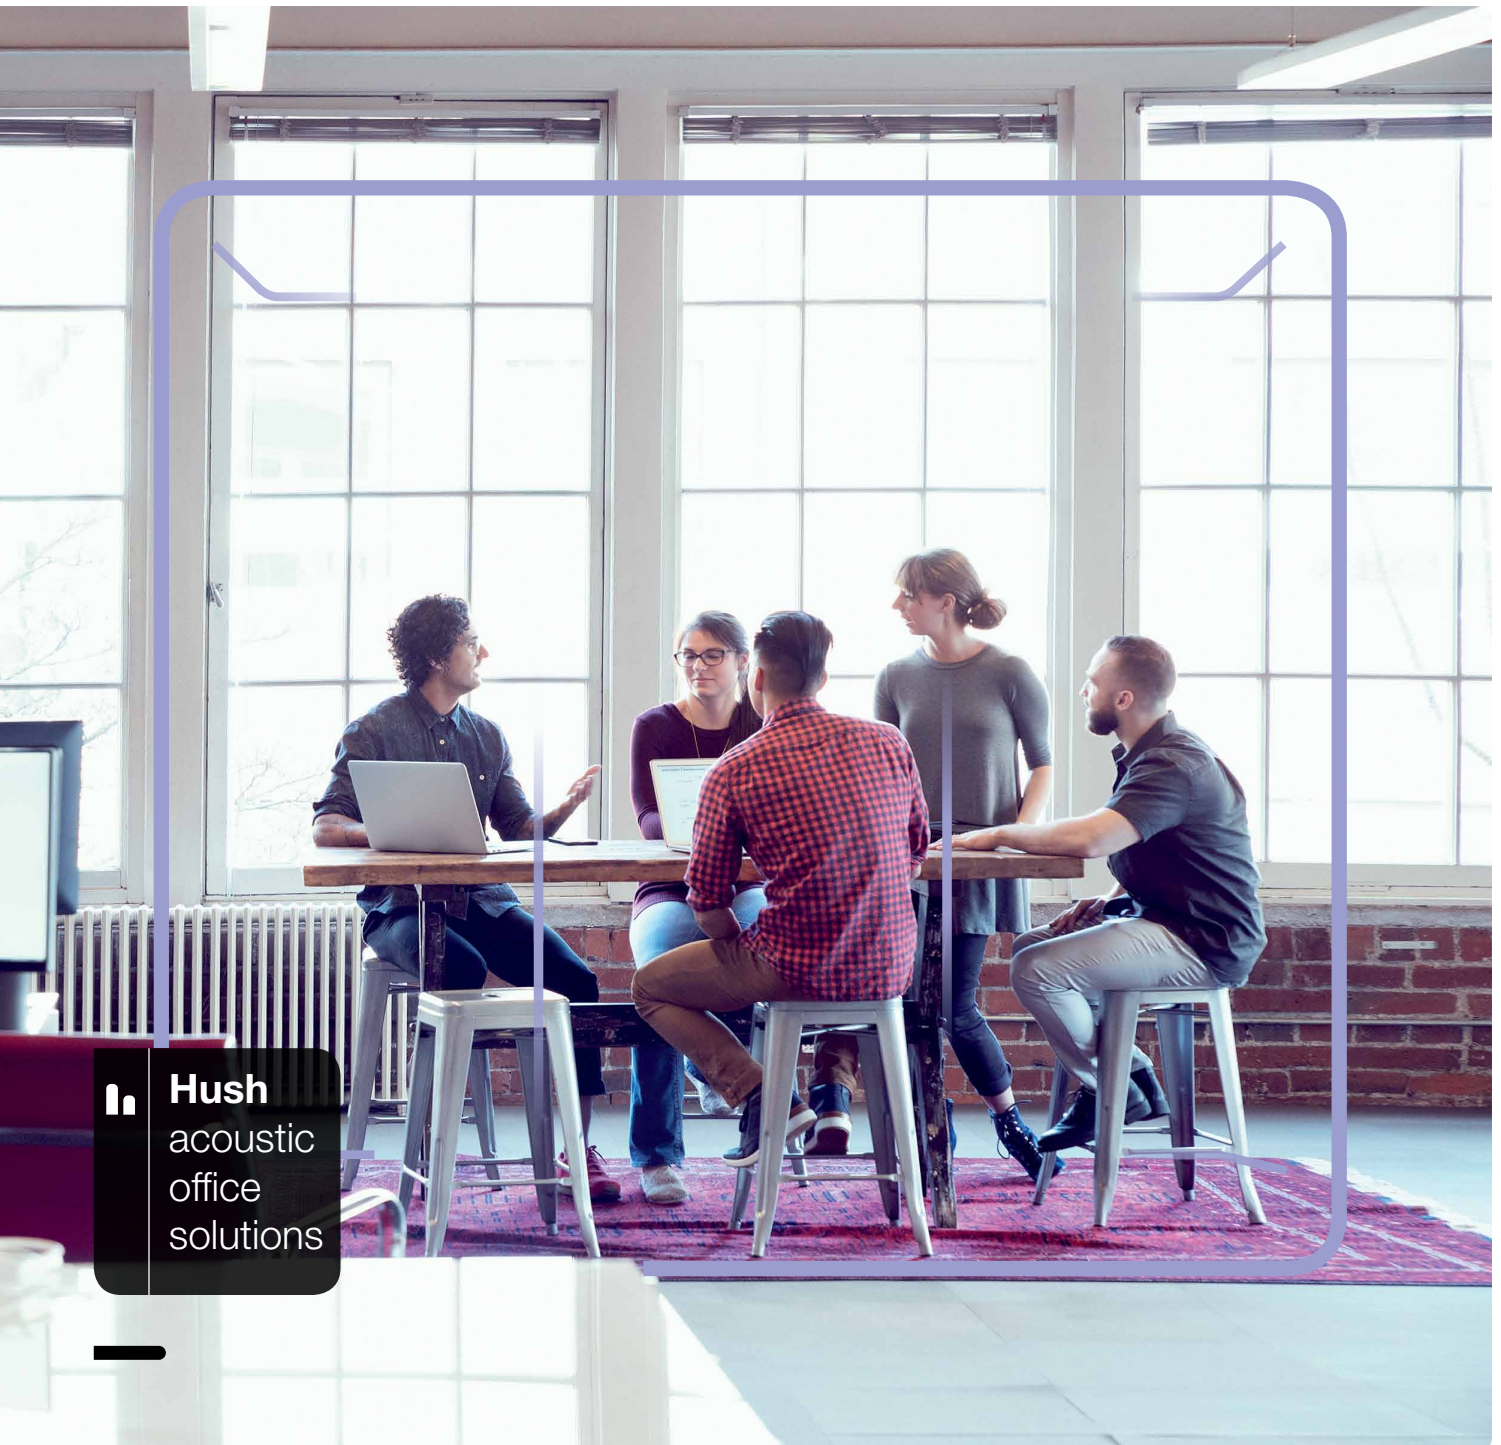

IMPORTANT MEETINGS DESERVE CONVENIENT SPACE

Hush
acoustic
office
solutions