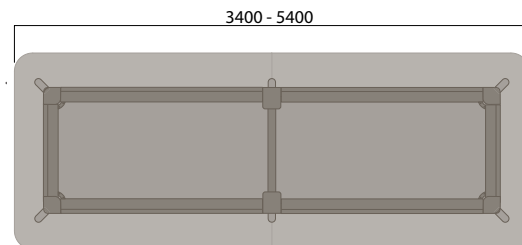

Tables

Rectangle

Materials Information

Legs

Timber Legs

- a. Ash - Standard
- b. Walnut
- c. Black solid colour with timber grain
- d. White solid colour with timber grain

Frame Finish

Aluminium Frame

- a. Zanilla
- b. Pink Salt
- c. Nocturnelle
- d. Minted
- e. Scotland Sky
- f. Green Smoke
- g. Folie
- h. Axel
- i. Blanc
- j. Noir

4 Leg Wide

740 (standard height)

6 Leg Wide

8 Leg Wide

Maximum inc. worktop 160kg
Maximum Point Load 50kg
Seats 4-22