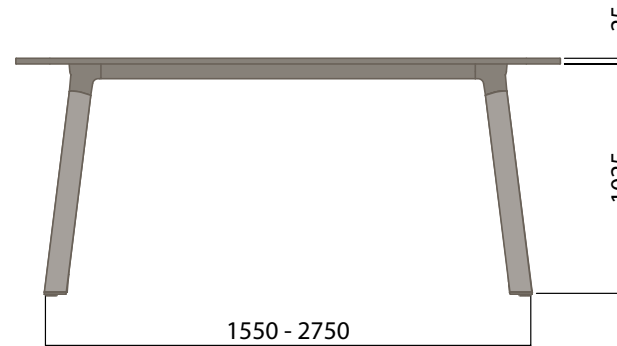

### 4-Leg Narrow

1050 (standing height)