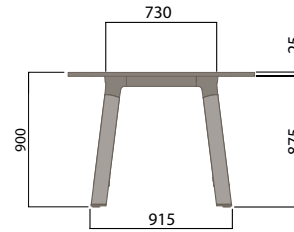

## 4 Leg Large

740 (standard height)

## 4 Leg Small

900 (benching height)