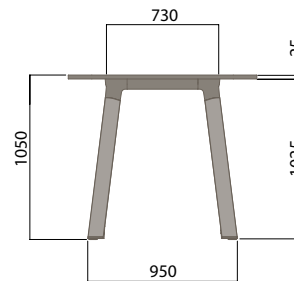

## 4 Leg Small

740 (standard height)

## 4 Leg Large

740 (standard height)

## 4 Leg Small

900 (benching height)

## 4 Leg Small

1050 (standing height)

Maximum inc. worktop 80kg  
 Maximum Point Load 50kg  
 Seats 2-6