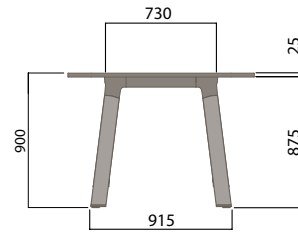

## 4 Leg Small

900 (benching height)