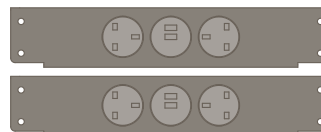

Option 4:

4x GPO - Type G
(UK / HKG / SGP / MYS)
4x USB Power