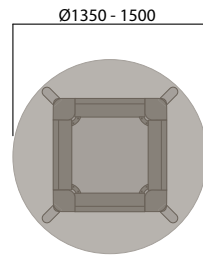

## 4 Leg Small

900 (benching height)