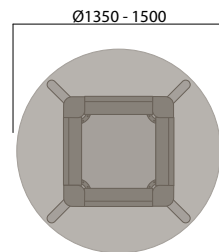

4 Leg Small

1050 (standing height)

Maximum inc. worktop 80kg
Maximum Point Load 50kg
Seats 2-6