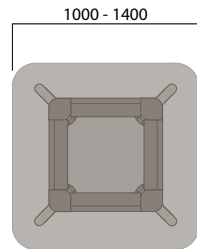

## 4 Leg Small

900 (benching height)