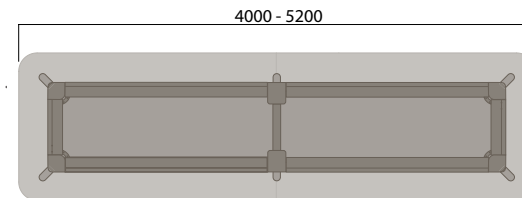

6 Leg Narrow