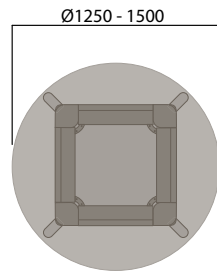

## 4 Leg Small

740 (standard height)