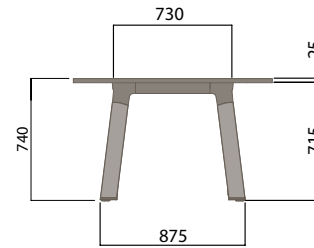

Tables Square

Materials Information

Legs

Timber Legs

- a. Ash - Standard
- b. Walnut
- c. Black solid colour with timber grain
- d. White solid colour with timber grain

Frame Finish

Aluminium Frame

- a. Zanilla
- b. Pink Salt
- c. Nocturenelle
- d. Minted
- e. Scotland Sky
- f. Green Smoke
- g. Folie
- h. Axel
- i. Blanc
- j. Noir

4 Leg Small

740 (standard height)