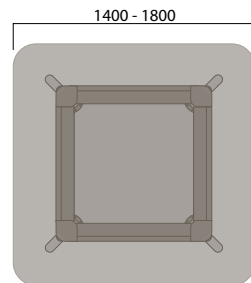

4 Leg Large

740 (standard height)

Maximum inc. worktop 80kg
Maximum Point Load 50kg
Seats 2-6