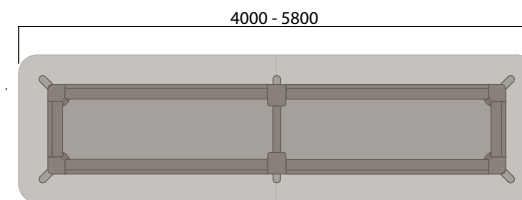

6 Leg Narrow