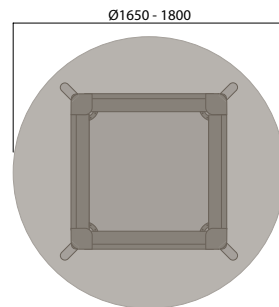

4 Leg Large

740 (standard height)