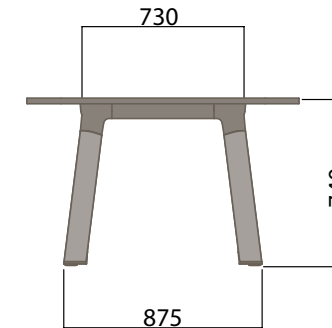

Tables

Rectangle

Materials Information

Legs

Timber Legs

- a. Ash - Standard
- b. Walnut
- c. Black solid colour with timber grain
- d. White solid colour with timber grain

Frame Finish

Aluminium Frame

- a. Zanilla
- b. Pink Salt
- c. Nocturenelle
- d. Minted
- e. Scotland Sky
- f. Green Smoke
- g. Folie
- h. Axel
- i. Blanc
- j. Noir

4 Leg Narrow

740 (standard height)