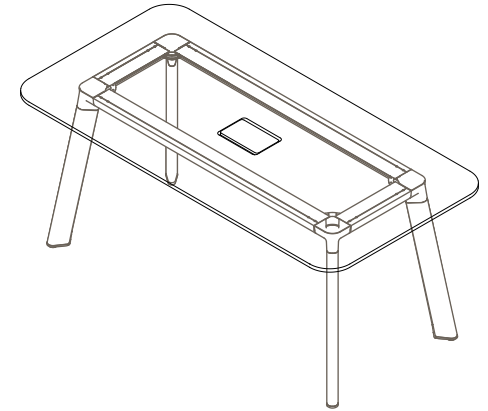

### 4-Leg Narrow

1050 (standing height)