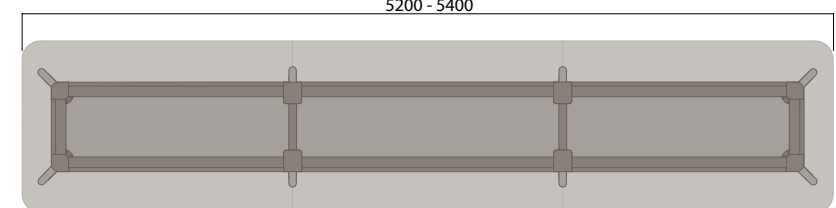

8 Leg Narrow

Maximum inc. worktop 160kg
Maximum Point Load 50kg
Seats 4-22