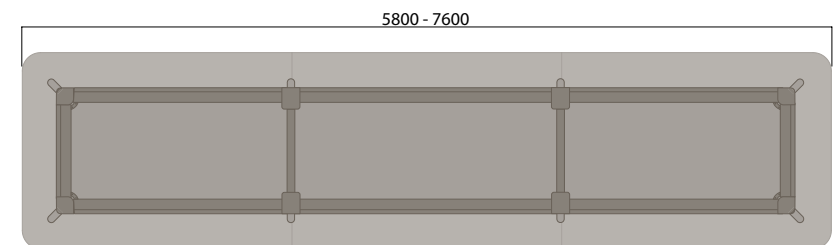

8 Leg Wide

Maximum inc. worktop 160kg
Maximum Point Load 50kg
Seats 4-22