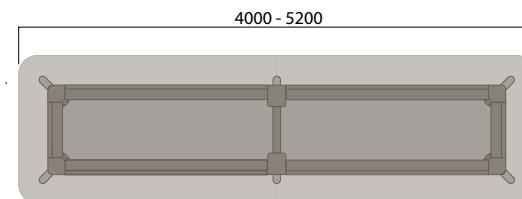

6-Leg Narrow

Maximum inc. worktop 160kg
Maximum Point Load 50kg
Seats 4-22