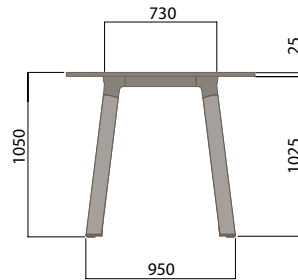

4 Leg Small

1050 (standing height)

Maximum inc. worktop 80kg
Maximum Point Load 50kg
Seats 2-6