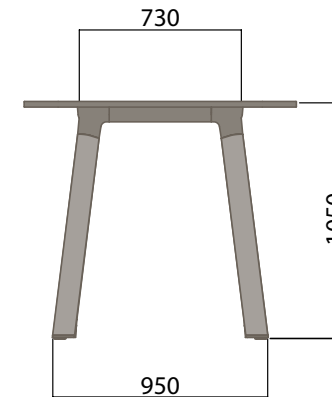

### 4-Leg Narrow

1050 (standing height)