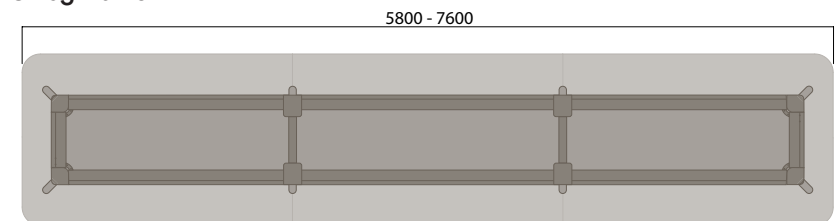

8 Leg Narrow

Maximum inc. worktop 160kg
Maximum Point Load 50kg
Seats 4-22