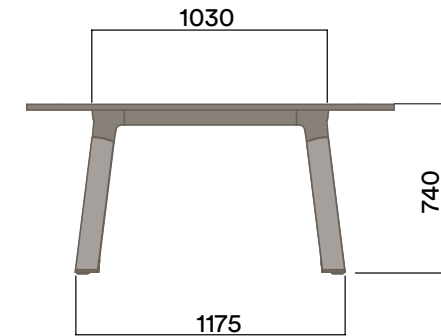

### 4 Leg Wide

740 (standard height)