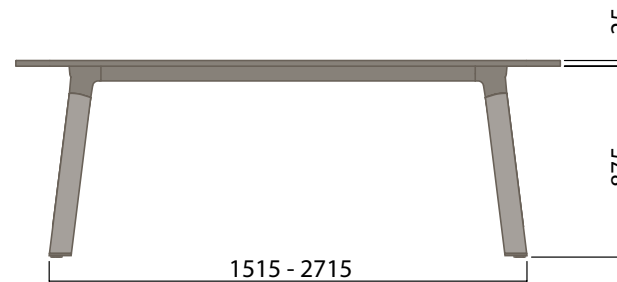

### 4 Leg Narrow

900 (benching height)