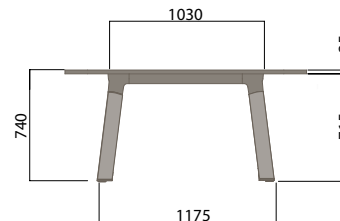

4 Leg Large

740 (standard height)

Maximum inc. worktop 80kg
Maximum Point Load 50kg
Seats 2-6