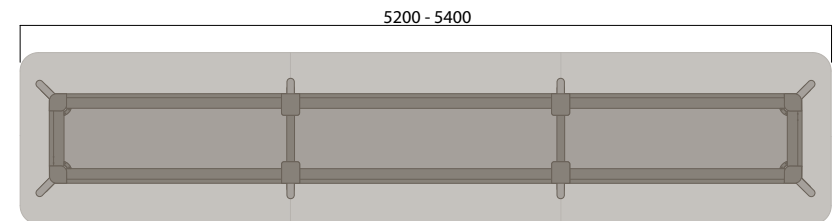

6-Leg Narrow

Maximum inc. worktop 160kg
Maximum Point Load 50kg
Seats 4-22