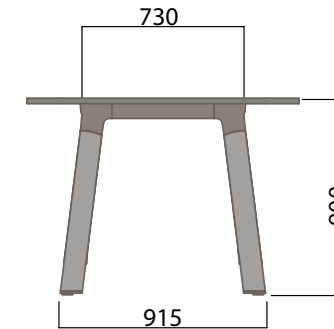

Tables

Rectangle

Materials Information

Legs

Timber Legs

- a. Ash - Standard
- b. Walnut
- c. Black solid colour with timber grain
- d. White solid colour with timber grain

Frame Finish

Aluminium Frame

- a. Zanita
- b. Pink Salt
- c. Nocturenelle
- d. Minted
- e. Scotland Sky
- f. Green Smoke
- g. Folie
- h. Axel
- i. Blanc
- j. Noir

4 Leg Narrow

900 (benching height)