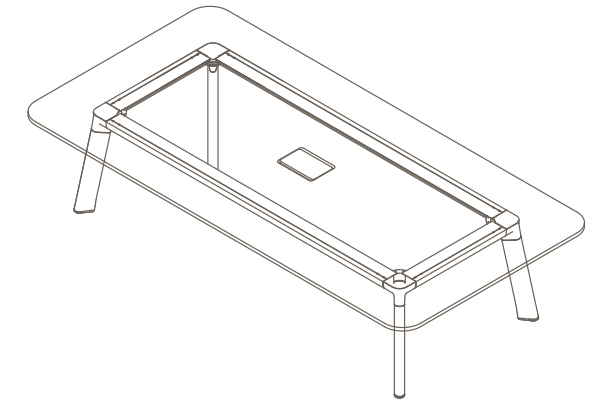

### 4 Leg Wide

740 (standard height)