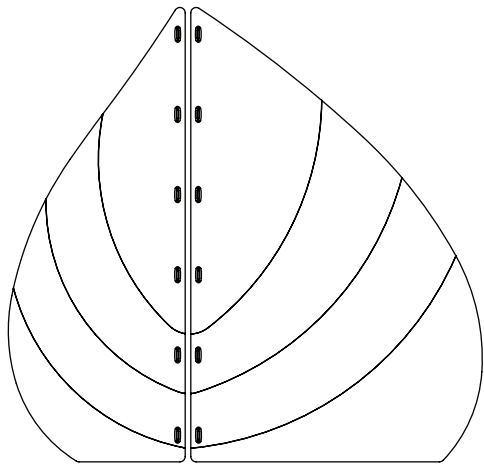

PRODUCT SHEET

BACKDROP- LEAF

KAWAKAWA

KARAKA

POHUTUKAWA

STANDARD COLOURS:

FORESTRY

ATMOSPHERE