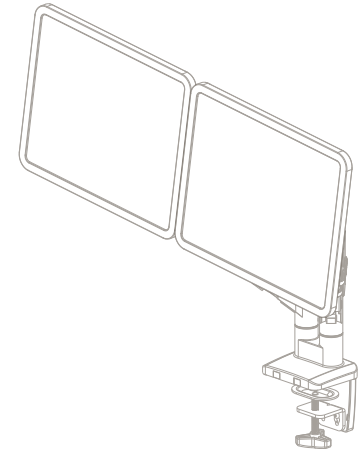

ABS

- a. White
- b. Black

Vesa Mounting Bracket

Steel

- a. Matte White
- b. Satin Black

Weight Capacity	1~9kg per Arm
Fit Screen Size	17"-32"
Height Adjustment	285mm
Monitor Mounting	Vesa Compliant Monitors (75 or 100mm square)
Worktop Thickness	Bolt Through - 10~80mm Desk Clamp - 10~85mm

*Range is dependant on number and size of monitors.
Lowest position shown has been calculated with 17" monitor.

VA-MA-1100

Dual Gaslift Monitor Arm

Option 1: Desk Clamp

Option 2: Bolt Through

Vader Laptop Tray