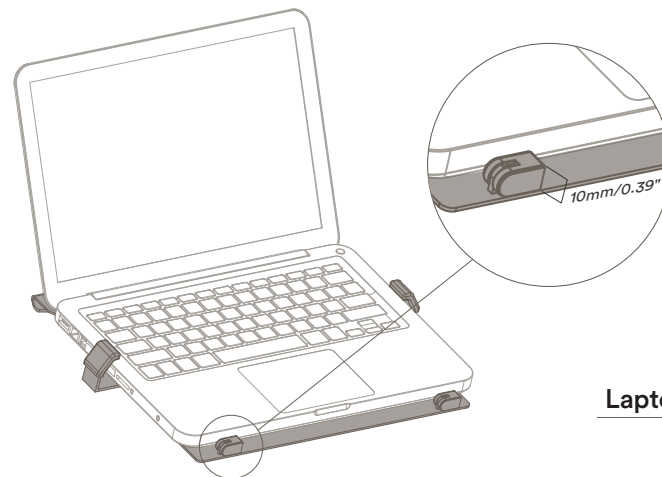

Add-On Laptop Tray

For Thin Laptops

For Thick Laptops

Weight Capacity
Fit Screen Size

4.5kg
10"-15.6"

info@ergostyle.co.nz
03 366 8810

Christchurch showroom now located at
1091 Ferry Road, Ferrymead
Genius Co-Working