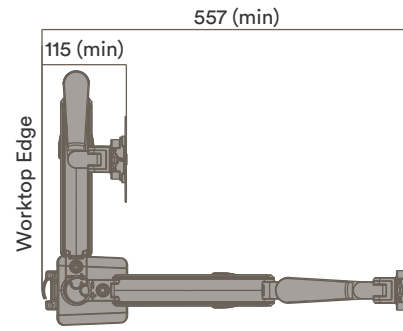

- a. Matte White
- b. Satin Black

Desk Clamp

Suits 10-85mm thick Worktops

Bolt Through

Suits 10-80mm thick Worktops

Vader Arm Range of Motion

Arm Extension

Monitor Pivot

Monitor Mounting Hole Pitch

VESA Mount Compatible
(Centre Mounted Only)

Rotation Stop Adjustment

Rotation Stop On

180°

Arm can be set to rotate within 180°. Prevents overhang and contact with surrounding objects.