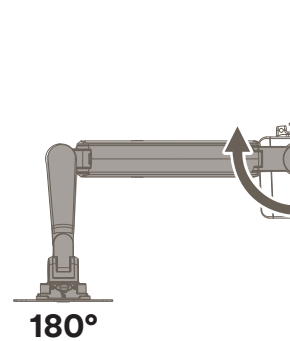

Monitor Mounting Hole Pitch

VESA Mount Compatible
(Centre Mounted Only)

Rotation Stop Adjustment

Rotation Stop On

180°

Arm can be set to rotate within 180°. Prevents overhang and contact with surrounding objects.