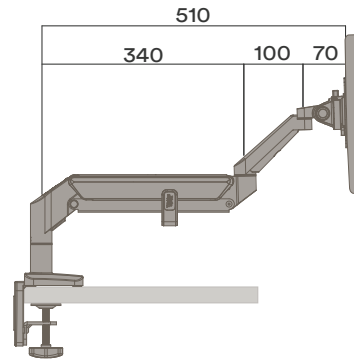

ABS

- a. White
- b. Black

Vesa Mounting Bracket

Steel

- a. Matte White
- b. Satin Black

Weight Capacity	1~9kg per Arm
Fit Screen Size	17"-32"
Height Adjustment	285mm
Monitor Mounting	Vesa Compliant Monitors (75 or 100mm square)
Worktop Thickness	Bolt Through - 10~80mm Desk Clamp - 10~85mm

*Range is dependant on number and size of monitors.
Lowest position shown has been calculated with 17" monitor.

VA-MA-1100

Dual Gaslift Monitor Arm

Option 1: Desk Clamp

Option 2: Bolt Through

Vader Laptop Tray