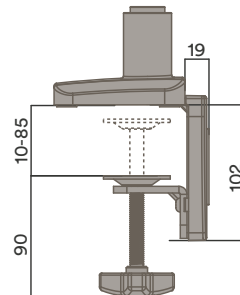

ABS

- a. White
- b. Black

Vesa Mounting Bracket

Steel

- a. Matte White
- b. Satin Black

Weight Capacity	1~9kg per Arm
Fit Screen Size	17"-32"
Height Adjustment	285mm
Monitor Mounting	Vesa Compliant Monitors (75 or 100mm square)
Worktop Thickness	Bolt Through - 10~80mm Desk Clamp - 10~85mm

*Range is dependant on number and size of monitors.
Lowest position shown has been calculated with 17" monitor.

VA-MA-1100

Dual Gaslift Monitor Arm

Option 1: Desk Clamp

Option 2: Bolt Through

Vader Laptop Tray

Add-On Laptop Tray

For Thin Laptops

For Thick Laptops

Weight Capacity
Fit Screen Size

4.5kg
10"-15.6"

info@ergostyle.co.nz
03 366 8810

Christchurch showroom now located at
1091 Ferry Road, Ferrymead
Genius Co-Working