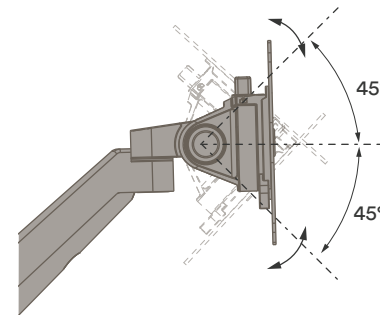

Monitor Pivot

Monitor Mounting Hole Pitch