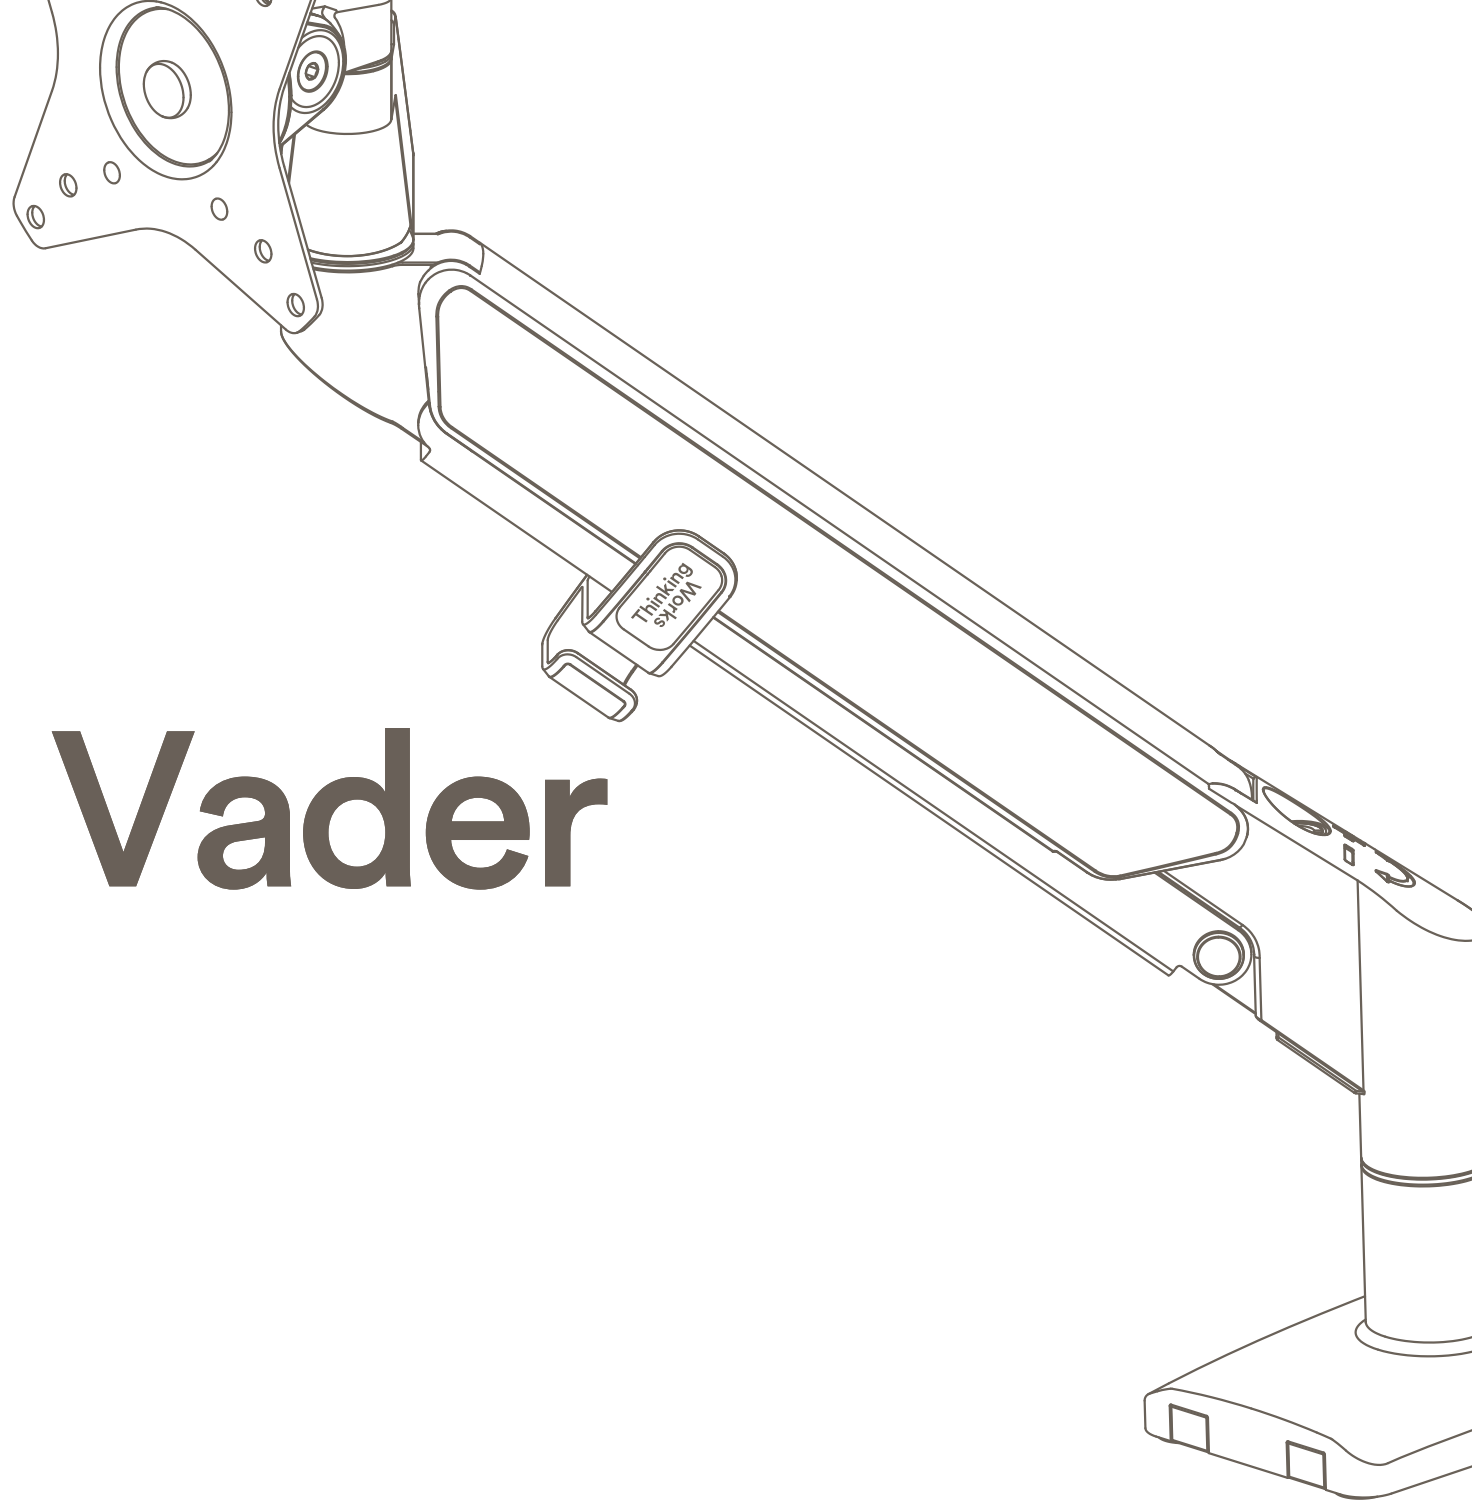

Vader

Specification Guide

Vader

Designed to offer increased workspace and comfort. The Vader Monitor Arm's shorter front arms can be adjusted to align screens seamlessly, while an advanced gas spring mechanism provides fluid movement. Available in a single arm or dual arm support with two colour options - white and black.