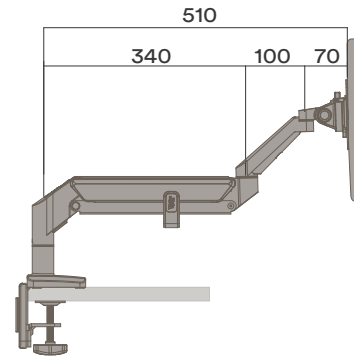

Trim Detailing

ABS

- a. White
- b. Black

Vesa Mounting Bracket

Steel

- a. Matte White
- b. Satin Black

Weight Capacity	1~9kg per Arm
Fit Screen Size	17"-32"
Height Adjustment	285mm
Monitor Mounting	Vesa Compliant Monitors (75 or 100mm square)
Worktop Thickness	Bolt Through - 10~80mm Desk Clamp - 10~85mm

*Range is dependant on number and size of monitors.
Lowest position shown has been calculated with 17" monitor.

VA-MA-1100

Single Gaslift Monitor Arm

Option 1: Desk Clamp

Option 2: Bolt Through

Vader Dual Arm