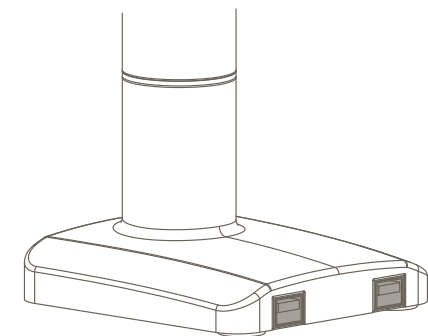

Monitor Mounting Hole Pitch

VESA Mount Compatible
(Centre Mounted Only)

Rotation Stop Adjustment

Rotation Stop On

180°

Arm can be set to rotate within 180°. Prevents overhang and contact with surrounding objects.

Rotation Stop Off

360°

Arm can be set to rotate 360°. Can allow for monitors to be further away from user where there is clearance behind the desk.

USB Power

Optional USB power socket x 2 for powering smartphone and tablets. Output: DC 5V~3A / 9V~2A / 12V ~ 1.5A per socket. Requires for 2 x available powerpoints.