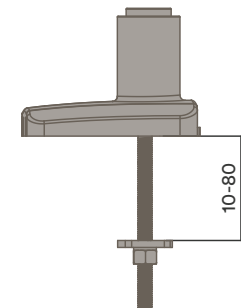

*Range is dependant on number and size of monitors.
Lowest position shown has been calculated with 17" monitor.

VA-MA-1100

Single Gaslift Monitor Arm

Option 1: Desk Clamp

Option 2: Bolt Through

Vader Dual Arm