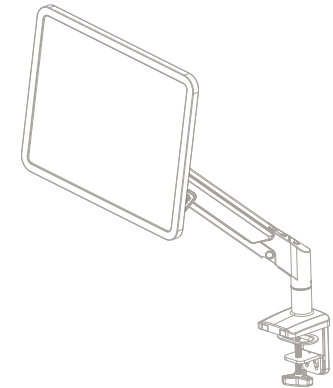

Rotation Stop Off

360°

Arm can be set to rotate 360°. Can allow for monitors to be further away from user where there is clearance behind the desk.

USB Power

Optional USB power socket x 2 for powering smartphone and tablets. Output: DC 5V~3A / 9V~2A / 12V ~ 1.5A per socket. Requires for 2 x available powerpoints.

Trim Detailing

ABS

- a. White
- b. Black

Vesa Mounting Bracket

Steel

- a. Matte White
- b. Satin Black

Weight Capacity	1~9kg per Arm
Fit Screen Size	17"-32"
Height Adjustment	285mm
Monitor Mounting	Vesa Compliant Monitors (75 or 100mm square)
Worktop Thickness	Bolt Through - 10~80mm Desk Clamp - 10~85mm

*Range is dependant on number and size of monitors.
Lowest position shown has been calculated with 17" monitor.

VA-MA-1100

Single Gaslift Monitor Arm

Option 1: Desk Clamp

Option 2: Bolt Through

Vader Dual Arm