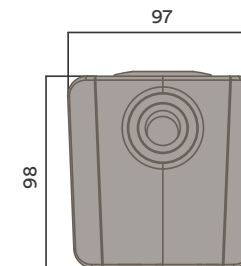

Trim Detailing

ABS

- a. White
- b. Black

Vesa Mounting Bracket

Steel

- a. Matte White
- b. Satin Black

Weight Capacity	1~9kg per Arm
Fit Screen Size	17"-32"
Height Adjustment	285mm
Monitor Mounting	Vesa Compliant Monitors (75 or 100mm square)
Worktop Thickness	Bolt Through - 10~80mm Desk Clamp - 10~85mm

*Range is dependant on number and size of monitors.
Lowest position shown has been calculated with 17" monitor.

VA-MA-1100

Single Gaslift Monitor Arm

Option 1: Desk Clamp

Option 2: Bolt Through

Vader Dual Arm