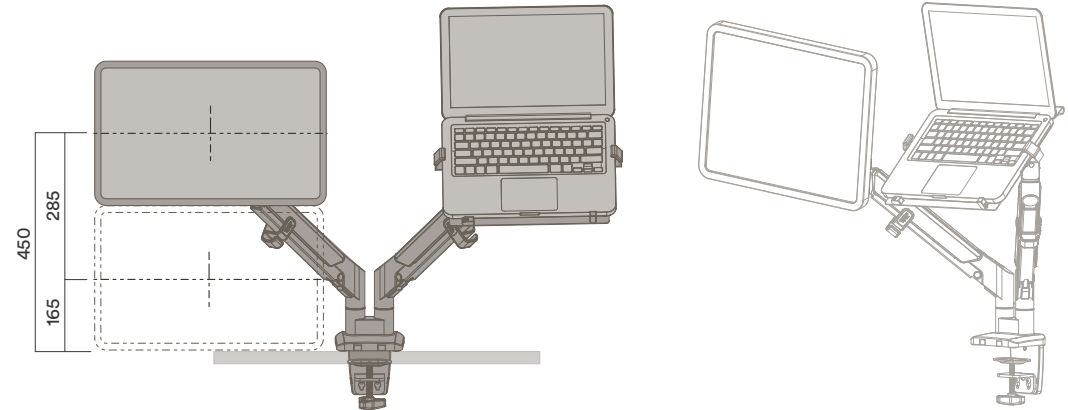

Add-On Laptop Tray

For Thin Laptops

For Thick Laptops

Weight Capacity
Fit Screen Size

4.5kg
10"-15.6"

info@ergostyle.co.nz
03 366 8810

Christchurch showroom now located at
1091 Ferry Road, Ferrymead
Genius Co-Working