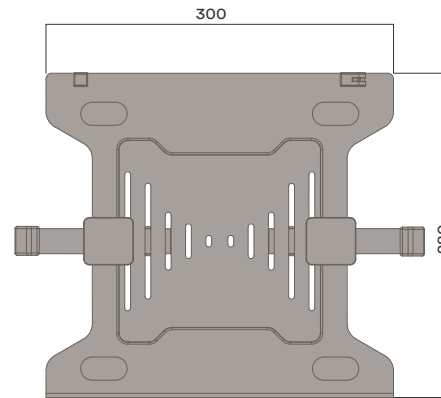

Add-On Laptop Tray

For Thin Laptops

For Thick Laptops

Weight Capacity
Fit Screen Size

4.5kg
10"-15.6"

info@ergostyle.co.nz
03 366 8810

Christchurch showroom now located at
1091 Ferry Road, Ferrymead
Genius Co-Working