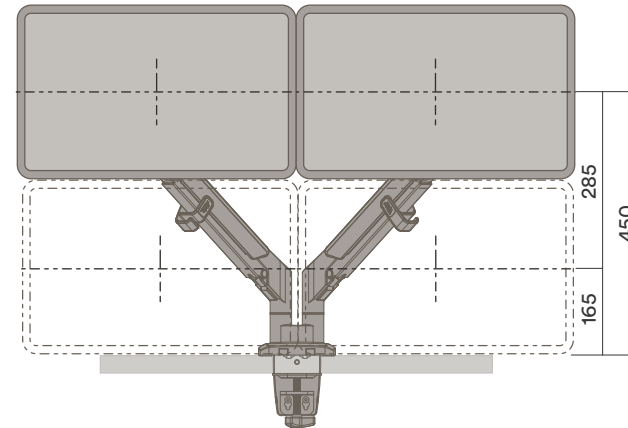

ABS

- a. White
- b. Black

Vesa Mounting Bracket

Steel

- a. Matte White
- b. Satin Black

Weight Capacity	1~9kg per Arm
Fit Screen Size	17"-32"
Height Adjustment	285mm
Monitor Mounting	Vesa Compliant Monitors (75 or 100mm square)
Worktop Thickness	Bolt Through - 10~80mm Desk Clamp - 10~85mm

*Range is dependant on number and size of monitors.
Lowest position shown has been calculated with 17" monitor.

VA-MA-1100

Dual Gaslift Monitor Arm

Option 1: Desk Clamp

Option 2: Bolt Through

Vader Laptop Tray