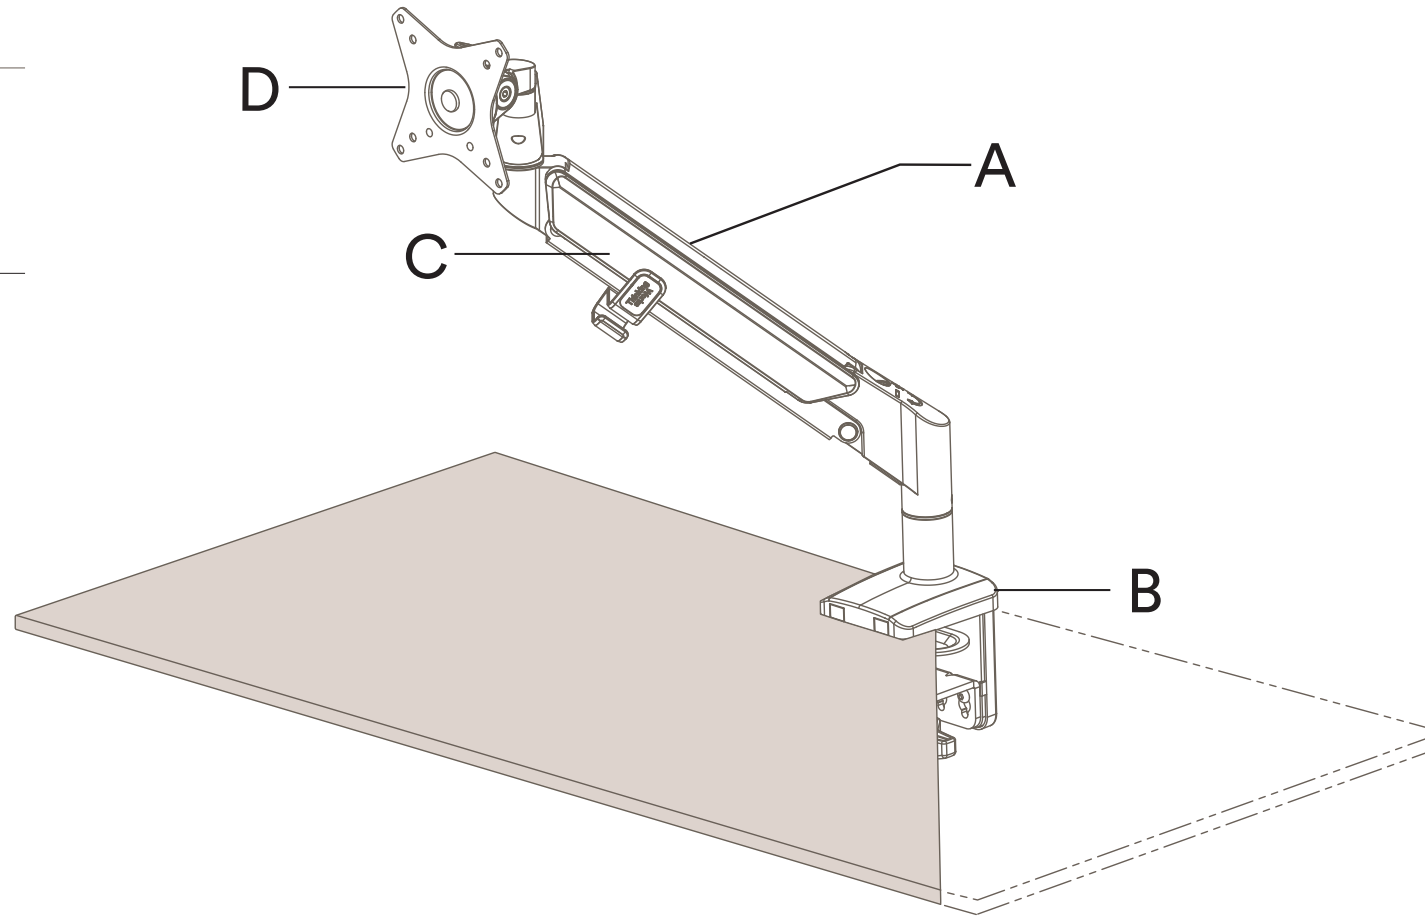

Vader Finishes

1. White

- a. Matte White Arm
- b. Matte White Base
- c. White Trim
- d. Matte White VESA Plate

2. Black

- a. Satin Black Arm
- b. Satin Black Base
- c. Black Trim
- d. Satin Black VESA Plate

Colours are representative only, please check with your Thinking Works consultant to view samples of any specific colour.