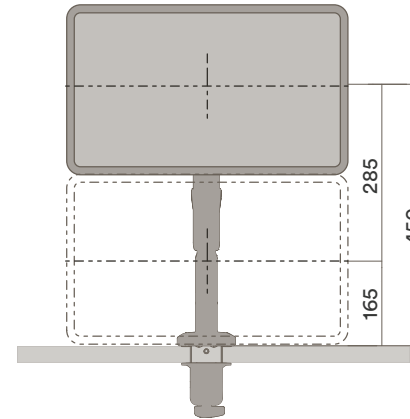

Trim Detailing

ABS

- a. White
- b. Black

Vesa Mounting Bracket

Steel

- a. Matte White
- b. Satin Black

Weight Capacity	1~9kg per Arm
Fit Screen Size	17"-32"
Height Adjustment	285mm
Monitor Mounting	Vesa Compliant Monitors (75 or 100mm square)
Worktop Thickness	Bolt Through - 10~80mm Desk Clamp - 10~85mm

*Range is dependant on number and size of monitors.
Lowest position shown has been calculated with 17" monitor.

VA-MA-1100

Single Gaslift Monitor Arm

Option 1: Desk Clamp

Option 2: Bolt Through

Vader Dual Arm