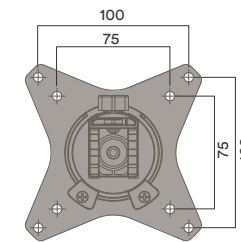

- a. Matte White
- b. Satin Black

Desk Clamp

Suits 10-85mm thick Worktops

Bolt Through

Suits 10-80mm thick Worktops

Vader Arm Range of Motion

Arm Extension

Monitor Pivot

Monitor Mounting Hole Pitch

VESA Mount Compatible
(Centre Mounted Only)

Rotation Stop Adjustment

Rotation Stop On

180°

Arm can be set to rotate within 180°. Prevents overhang and contact with surrounding objects.