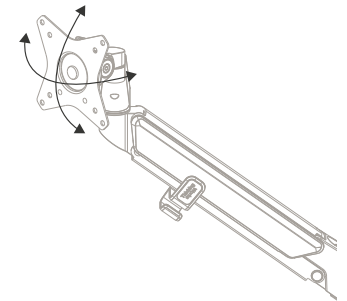

Monitor Mounting Hole Pitch

VESA Mount Compatible
(Centre Mounted Only)

Rotation Stop Adjustment

Rotation Stop On

180°

Arm can be set to rotate within 180°. Prevents overhang and contact with surrounding objects.