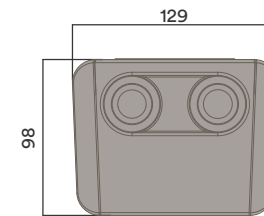

ABS

- a. White
- b. Black

Vesa Mounting Bracket

Steel

- a. Matte White
- b. Satin Black

Weight Capacity	1~9kg per Arm
Fit Screen Size	17"-32"
Height Adjustment	285mm
Monitor Mounting	Vesa Compliant Monitors (75 or 100mm square)
Worktop Thickness	Bolt Through - 10~80mm Desk Clamp - 10~85mm

*Range is dependant on number and size of monitors.
Lowest position shown has been calculated with 17" monitor.

VA-MA-1100

Dual Gaslift Monitor Arm

Option 1: Desk Clamp

Option 2: Bolt Through

Vader Laptop Tray

Add-On Laptop Tray

For Thin Laptops

For Thick Laptops

Weight Capacity
Fit Screen Size

4.5kg
10"-15.6"

info@ergostyle.co.nz
03 366 8810

Christchurch showroom now located at
1091 Ferry Road, Ferrymead
Genius Co-Working