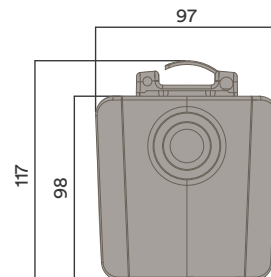

Trim Detailing

ABS

- a. White
- b. Black

Vesa Mounting Bracket

Steel

- a. Matte White
- b. Satin Black

Weight Capacity	1~9kg per Arm
Fit Screen Size	17"-32"
Height Adjustment	285mm
Monitor Mounting	Vesa Compliant Monitors (75 or 100mm square)
Worktop Thickness	Bolt Through - 10~80mm Desk Clamp - 10~85mm

*Range is dependant on number and size of monitors.
Lowest position shown has been calculated with 17" monitor.

VA-MA-1100

Single Gaslift Monitor Arm

Option 1: Desk Clamp

Option 2: Bolt Through

Vader Dual Arm