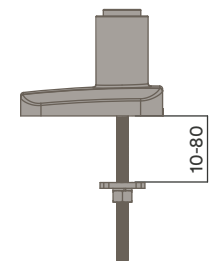

*Range is dependant on number and size of monitors.
Lowest position shown has been calculated with 17" monitor.

VA-MA-1100

Dual Gaslift Monitor Arm

Option 1: Desk Clamp

Option 2: Bolt Through

Vader Laptop Tray