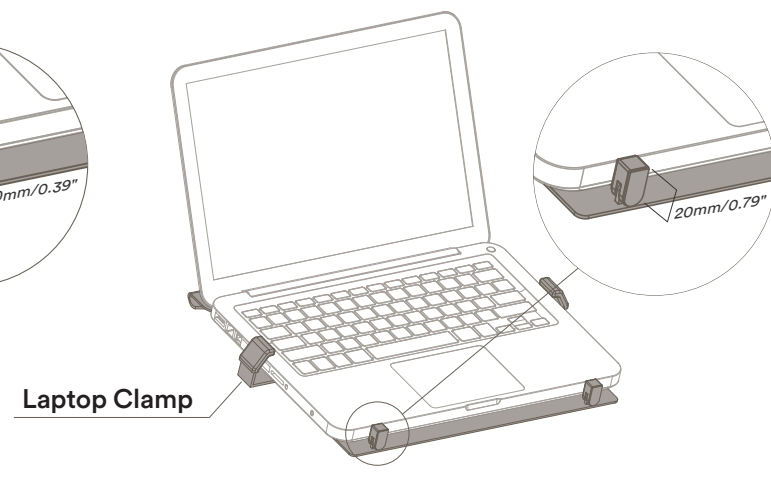

Add-On Laptop Tray

For Thin Laptops

For Thick Laptops

Weight Capacity
Fit Screen Size

4.5kg
10"-15.6"

info@ergostyle.co.nz
03 366 8810

Christchurch showroom now located at
1091 Ferry Road, Ferrymead
Genius Co-Working