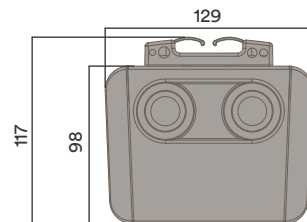

ABS

- a. White
- b. Black

Vesa Mounting Bracket

Steel

- a. Matte White
- b. Satin Black

Weight Capacity	1~9kg per Arm
Fit Screen Size	17"-32"
Height Adjustment	285mm
Monitor Mounting	Vesa Compliant Monitors (75 or 100mm square)
Worktop Thickness	Bolt Through - 10~80mm Desk Clamp - 10~85mm

*Range is dependant on number and size of monitors.
Lowest position shown has been calculated with 17" monitor.

VA-MA-1100

Dual Gaslift Monitor Arm

Option 1: Desk Clamp

Option 2: Bolt Through

Vader Laptop Tray

Add-On Laptop Tray

For Thin Laptops

For Thick Laptops

Weight Capacity
Fit Screen Size

4.5kg
10"-15.6"

info@ergostyle.co.nz
03 366 8810

Christchurch showroom now located at
1091 Ferry Road, Ferrymead
Genius Co-Working