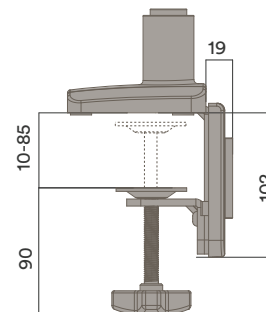

Trim Detailing

ABS

- a. White
- b. Black

Vesa Mounting Bracket

Steel

- a. Matte White
- b. Satin Black

Weight Capacity	1~9kg per Arm
Fit Screen Size	17"-32"
Height Adjustment	285mm
Monitor Mounting	Vesa Compliant Monitors (75 or 100mm square)
Worktop Thickness	Bolt Through - 10~80mm Desk Clamp - 10~85mm

*Range is dependant on number and size of monitors.
Lowest position shown has been calculated with 17" monitor.

VA-MA-1100

Single Gaslift Monitor Arm

Option 1: Desk Clamp

Option 2: Bolt Through

Vader Dual Arm