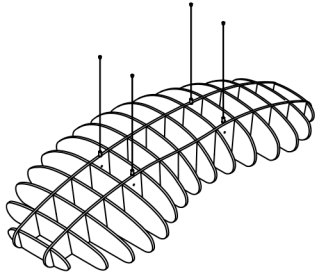

Cloud

Suspended Decorative Acoustic Baffle

12mm	\$792
24mm	\$920