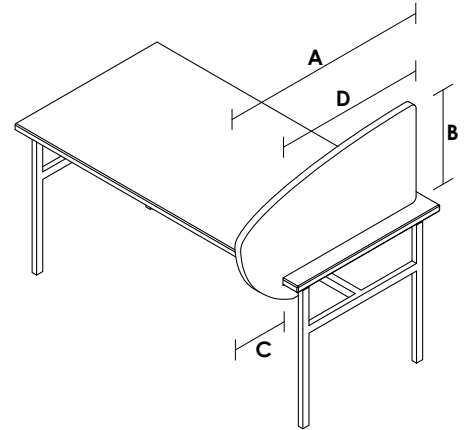

dbSlide

Acoustic Desk screens and Desk dividers

Alpine Opo Grey Piha Onyx

Standard Desk Thickness 25mm
We allow 1.5mm pinch for tension

Overall Depth x Height 800mm x 540mm
Custom sizes available

1

	A	B	C	D
24mm	800	400	100	700

2

	A	B	C	D
24mm	800	400	100	700

3

	A	B	C	D
24mm	800	400	100	700

4

	A	B	C	D
24mm	800	400	179	621