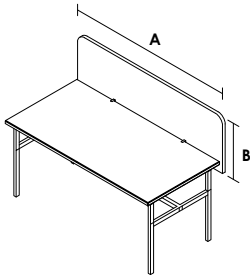

dbisorb product specifications

dbDesk Screens

Acoustic Desk screens and Desk dividers

dbEdge

	A	B	MOQ	# of Brackets
12mm	1200	600	4	2
	1500	600	2	2
	1800	600	2	3
24mm	1200	600	4	2
	1500	600	2	2
	1800	600	2	3

dbBend

For rounded edge desk tops

	A	B	C	MOQ	# of Brackets
12mm	1200	600	300	2	4
	1500	600	300	2	4
	1800	600	300	2	4

Custom length of screen less than 2480 at no extra charge.
Specify desk length for dbisorb to set groove for bend

dbBooth

For squared edge desk tops

	A	B	C	MOQ	# of Brackets
12mm	1200	600	300	2	4
	1500	600	300	2	4
	1800	600	300	2	4

Custom length of screen less than 2480 at no extra charge.
Specify desk length for dbisorb to set groove for bend

dbSlide

	A	B
24mm	800	540

*Refer to following page for exact dimensions

Alpine

Opo Grey

Piha

Onyx