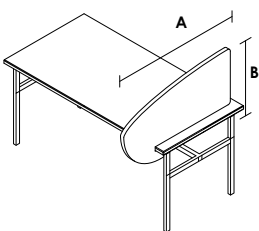

dbBend

For rounded edge desk tops

	A	B	C	MOQ	# of Brackets
12mm	1200	600	300	2	4
	1500	600	300	2	4
	1800	600	300	2	4

Custom length of screen less than 2480 at no extra charge.
Specify desk length for dbisorb to set groove for bend

dbBooth

For squared edge desk tops

	A	B	C	MOQ	# of Brackets
12mm	1200	600	300	2	4
	1500	600	300	2	4
	1800	600	300	2	4

Custom length of screen less than 2480 at no extra charge.
Specify desk length for dbisorb to set groove for bend