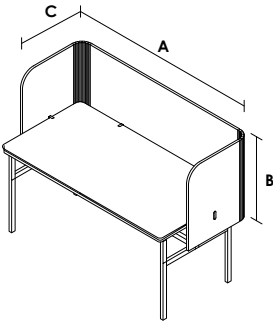

dbisorb product specifications

dbDesk Screens

Acoustic Desk screens and Desk dividers

dbEdge

	A	B	MOQ	# of Brackets
12mm	1200	600	4	2
	1500	600	2	2
	1800	600	2	3
24mm	1200	600	4	2
	1500	600	2	2
	1800	600	2	3

dbBend

For rounded edge desk tops

	A	B	C	MOQ	# of Brackets
12mm	1200	600	300	2	4
	1500	600	300	2	4
	1800	600	300	2	4

Custom length of screen less than 2480 at no extra charge.
Specify desk length for dbisorb to set groove for bend

dbBooth

For squared edge desk tops

	A	B	C	MOQ	# of Brackets
12mm	1200	600	300	2	4
	1500	600	300	2	4
	1800	600	300	2	4

Custom length of screen less than 2480 at no extra charge.
Specify desk length for dbisorb to set groove for bend

dbSlide

	A	B
24mm	800	540

*Refer to following page for exact dimensions

Alpine

Opo Grey

Piha

Onyx