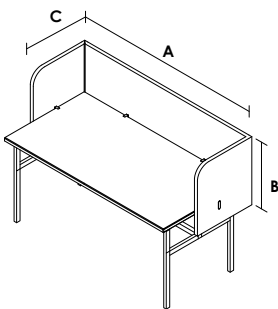

dbisorb product specifications

dbDesk Screens

Acoustic Desk screens and Desk dividers

dbEdge

	A	B	MOQ	# of Brackets
12mm	1200	600	4	2
	1500	600	2	2
	1800	600	2	3
24mm	1200	600	4	2
	1500	600	2	2
	1800	600	2	3

dbBend

For rounded edge desk tops

	A	B	C	MOQ	# of Brackets
12mm	1200	600	300	2	4
	1500	600	300	2	4
	1800	600	300	2	4

Custom length of screen less than 2480 at no extra charge.
Specify desk length for dbisorb to set groove for bend

dbBooth

For squared edge desk tops

	A	B	C	MOQ	# of Brackets
12mm	1200	600	300	2	4
	1500	600	300	2	4
	1800	600	300	2	4

Custom length of screen less than 2480 at no extra charge.
Specify desk length for dbisorb to set groove for bend

dbSlide

	A	B
24mm	800	540

*Refer to following page for exact dimensions

Alpine

Opo Grey

Piha

Onyx